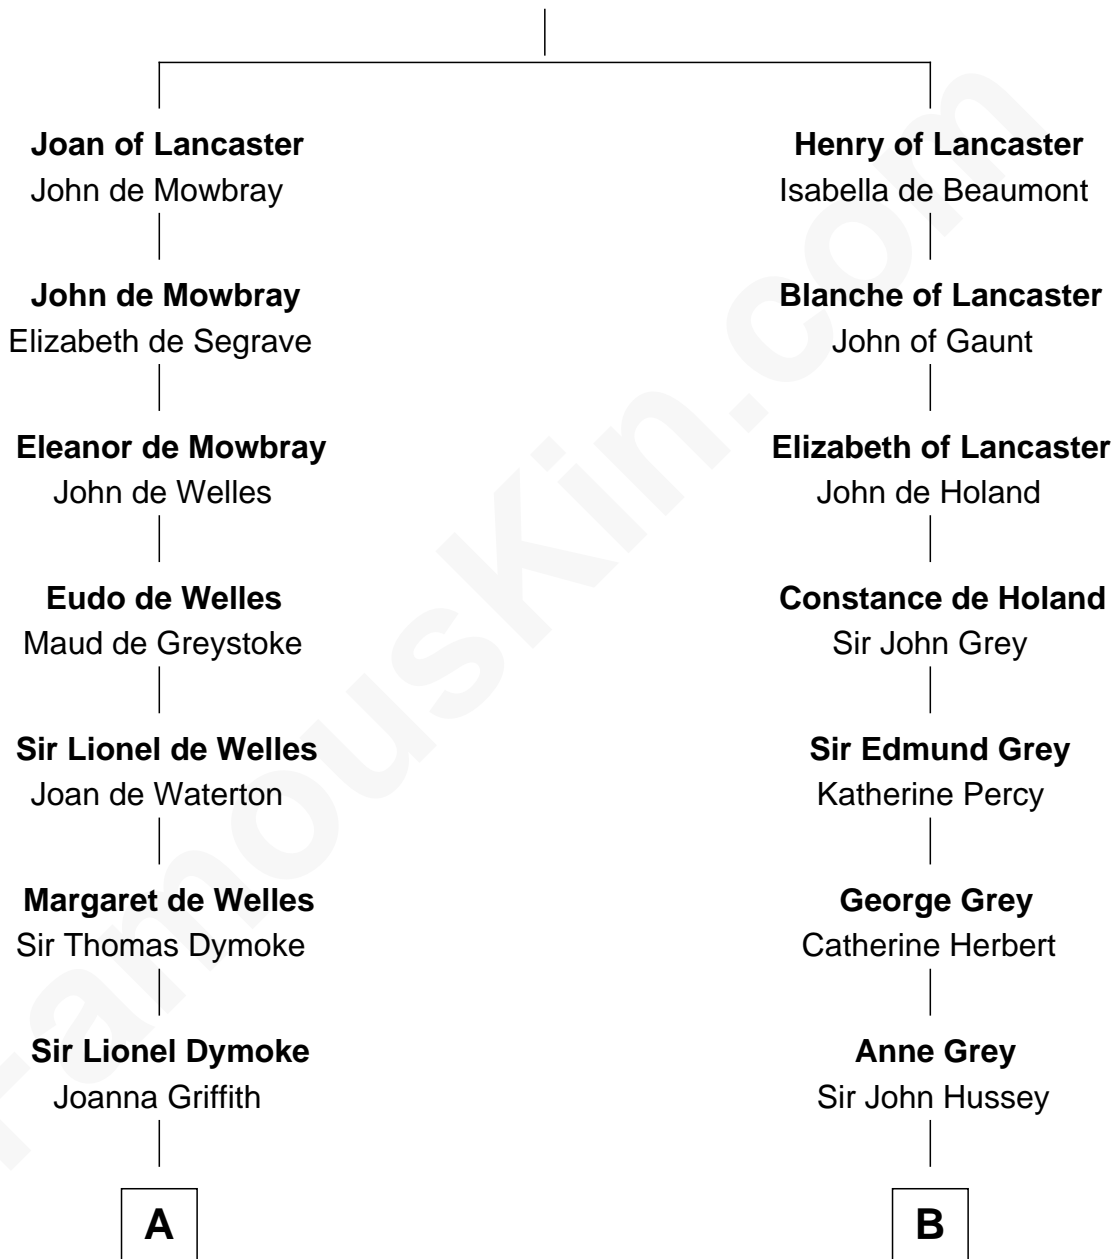

FamousKin.com

Relationship Chart of

Lucille Ball

TV Actress - "I Love Lucy"

13th cousin 8 times removed of

George Clinton

4th U.S. Vice President

Henry Plantagenet
Maud de Chaworth

C

—
Sally Bennet Osborn

Newman Durrell

—
George Osborn Durrell

Anne Jane Jewell

—
Nellie Rebecca Durrell

Jasper Clinton Ball

—
Henry Durrell Ball

Desiree Evelyn Hunt

—
Lucille Ball

TV Actress - "I Love Lucy"

FamousKin.com