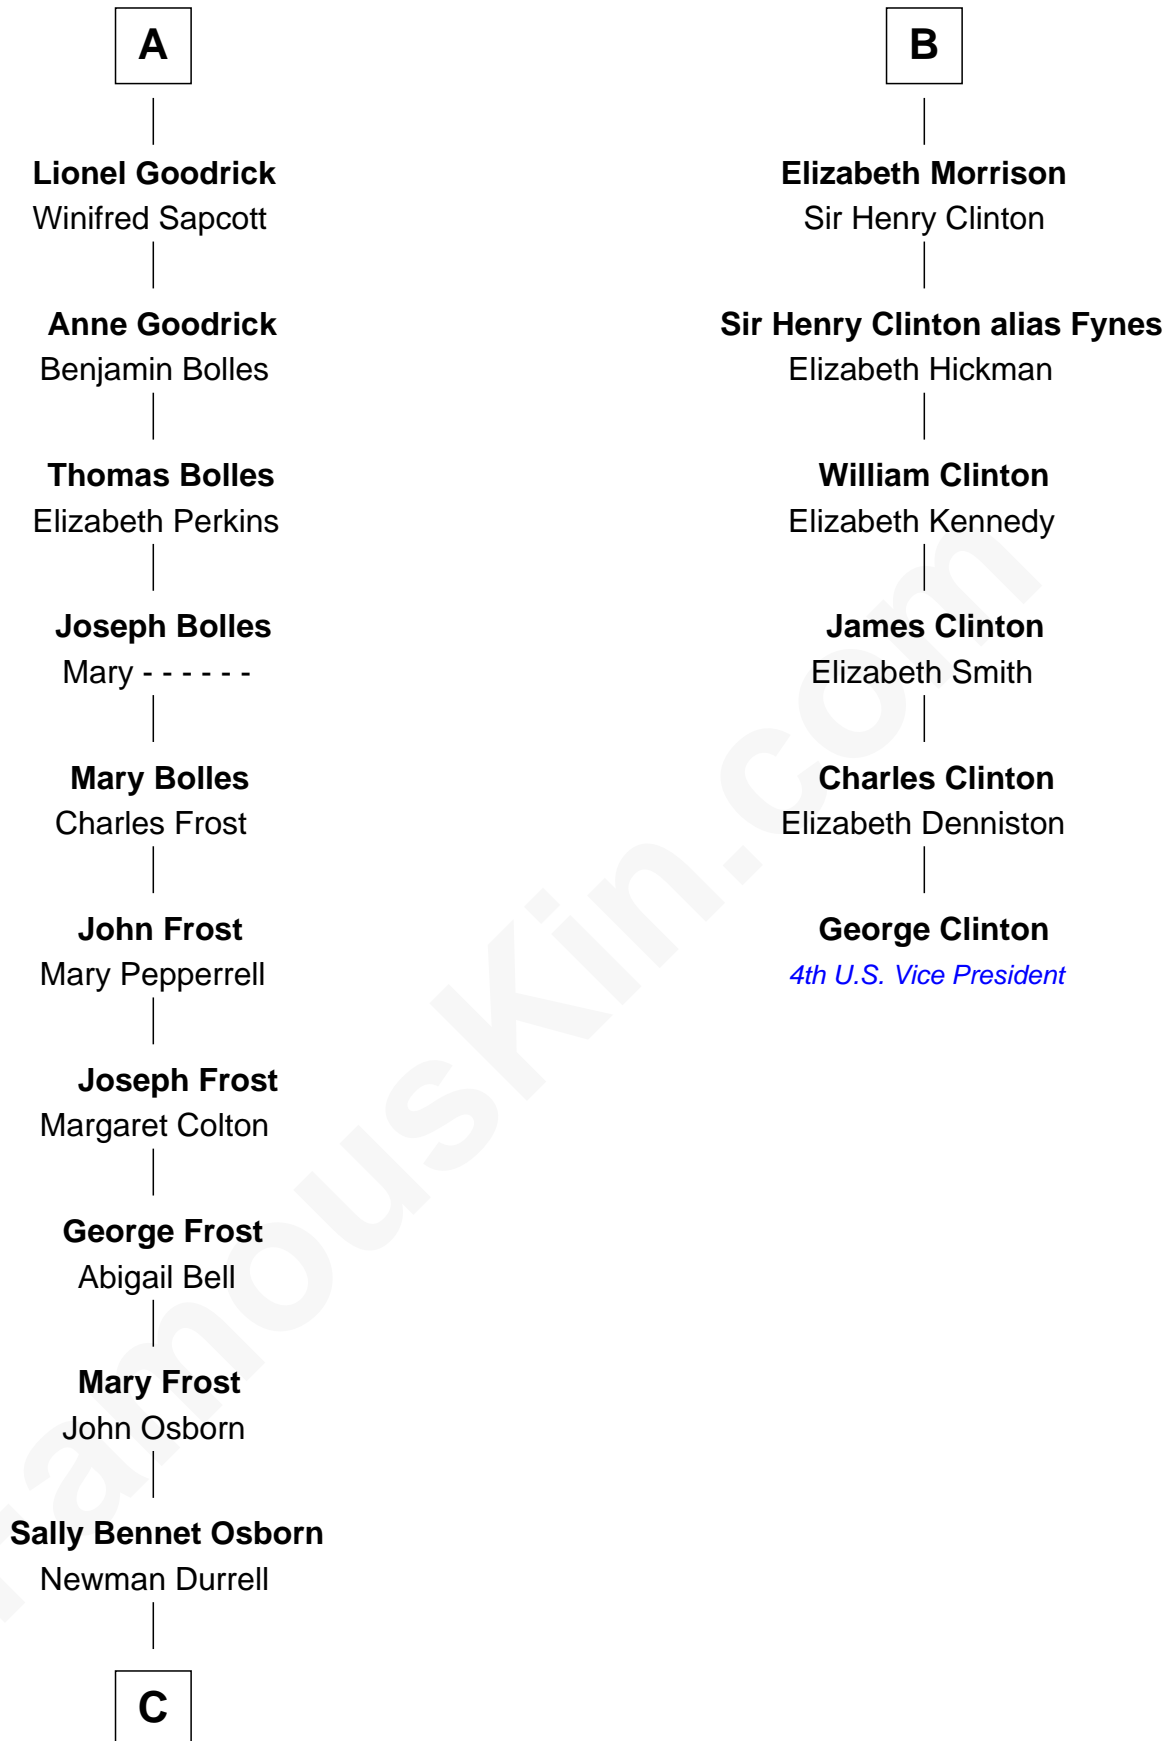

## Relationship Chart of

### Lucille Ball

TV Actress - "I Love Lucy"

12th cousin 8 times removed of

### George Clinton

4th U.S. Vice President

**Sir William de Ros**  
Margery de Badlesmere

**C**

**George Osborn Durrell**

Anne Jane Jewell

**Nellie Rebecca Durrell**

Jasper Clinton Ball