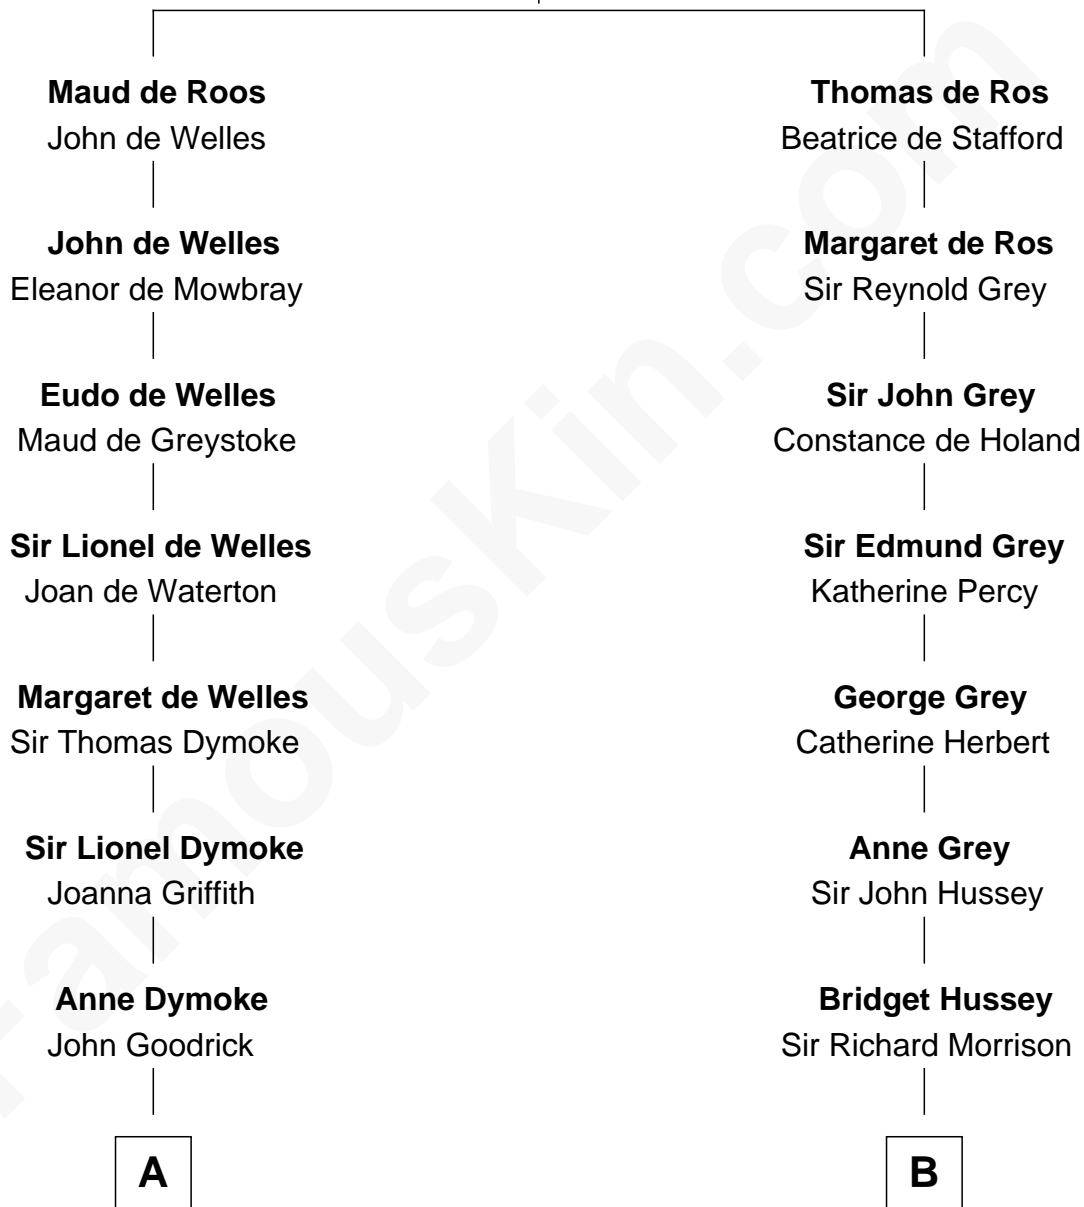

## Relationship Chart of

### Lucille Ball

TV Actress - "I Love Lucy"

12th cousin 8 times removed of

### George Clinton

4th U.S. Vice President

**Sir William de Ros**  
Margery de Badlesmere

**C**

**George Osborn Durrell**

Anne Jane Jewell

**Nellie Rebecca Durrell**

Jasper Clinton Ball