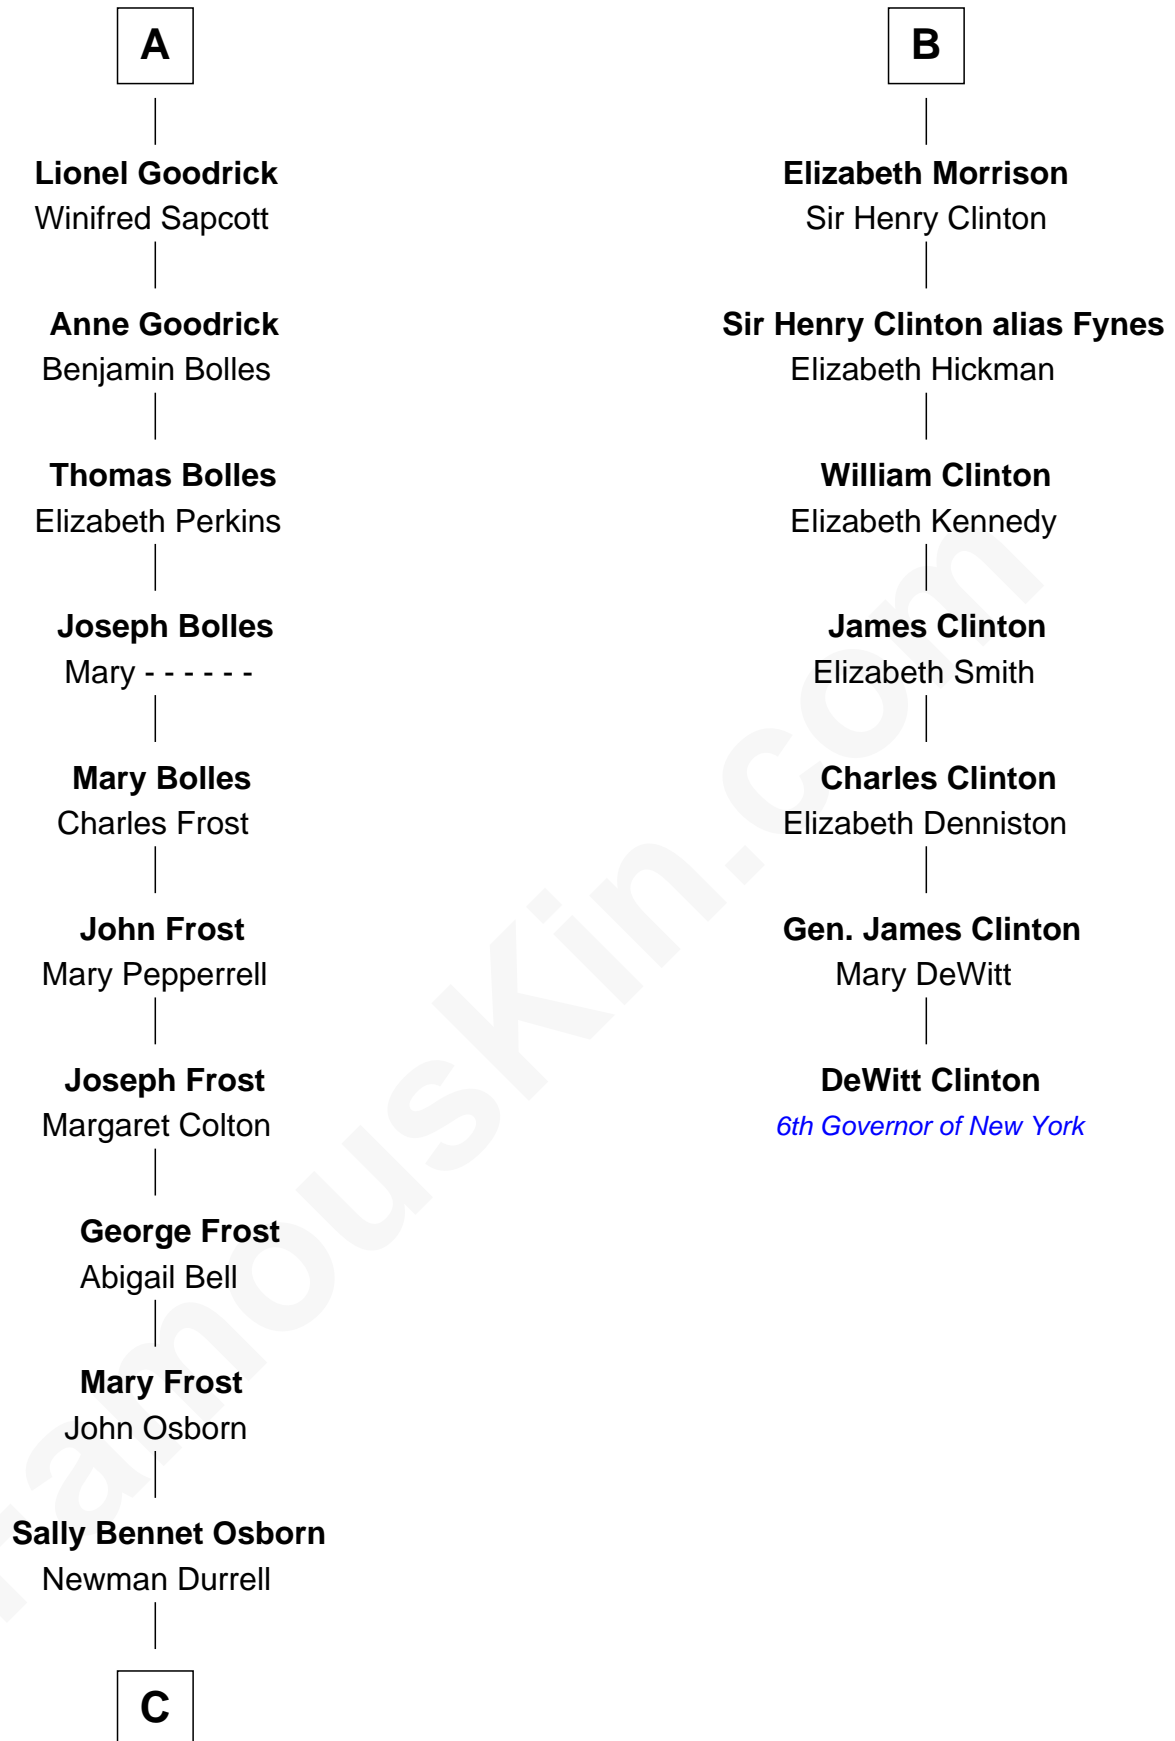

FamousKin.com

Relationship Chart of

Lucille Ball

TV Actress - "I Love Lucy"

13th cousin 7 times removed of

DeWitt Clinton

6th Governor of New York

C