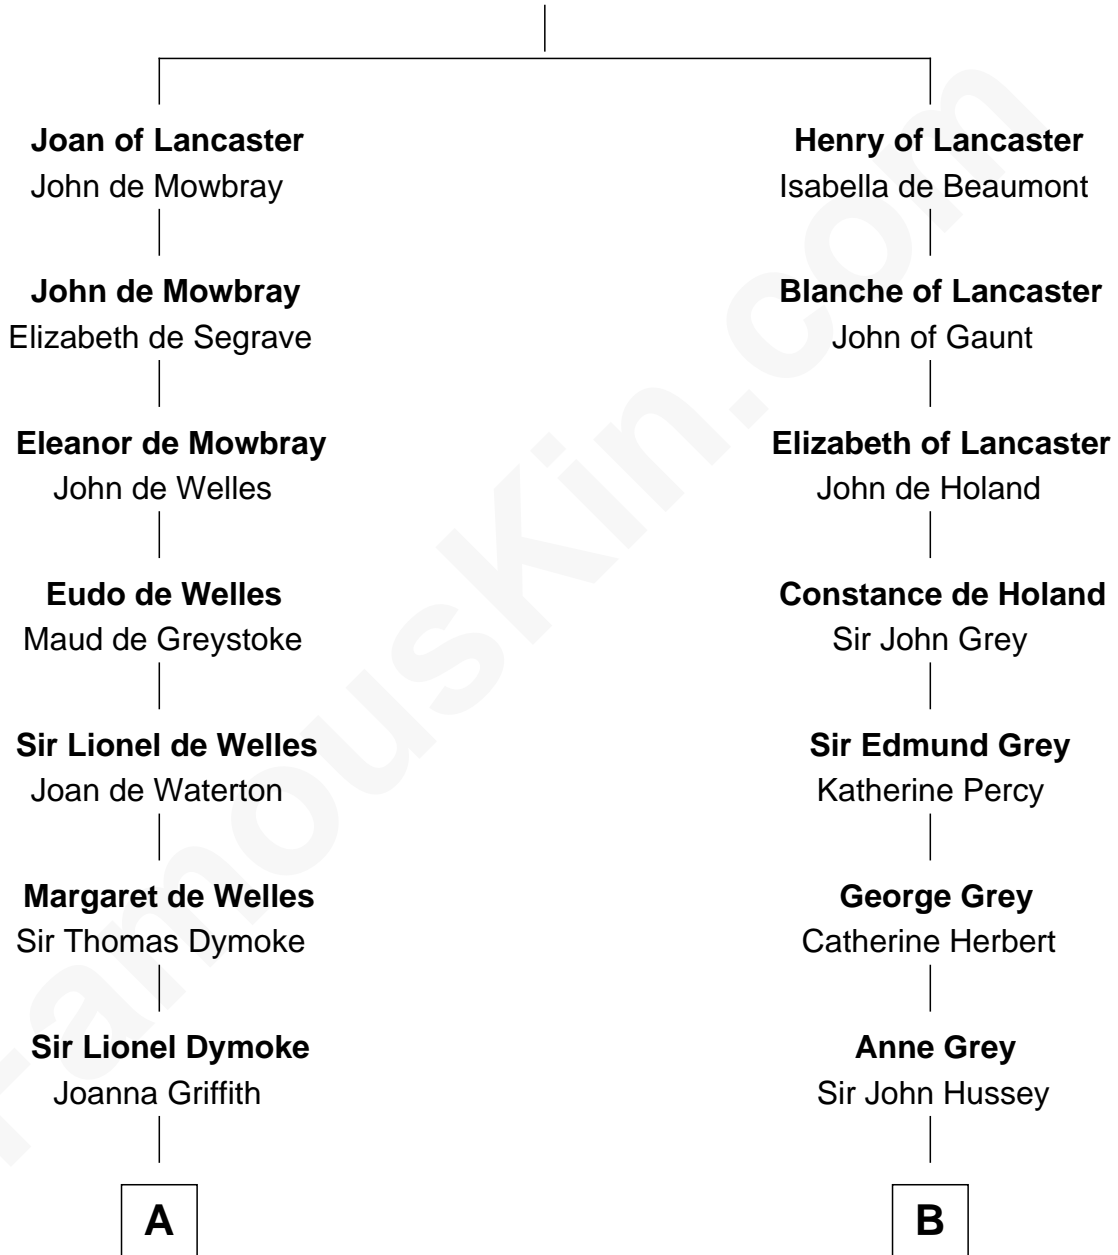

FamousKin.com

Relationship Chart of

Lucille Ball

TV Actress - "I Love Lucy"

14th cousin 7 times removed of

DeWitt Clinton

6th Governor of New York

Henry Plantagenet
Maud de Chaworth

C

—
Sally Bennet Osborn

Newman Durrell

—
George Osborn Durrell

Anne Jane Jewell

—
Nellie Rebecca Durrell

Jasper Clinton Ball

—
Henry Durrell Ball

Desiree Evelyn Hunt

—
Lucille Ball

TV Actress - "I Love Lucy"

FamousKin.com