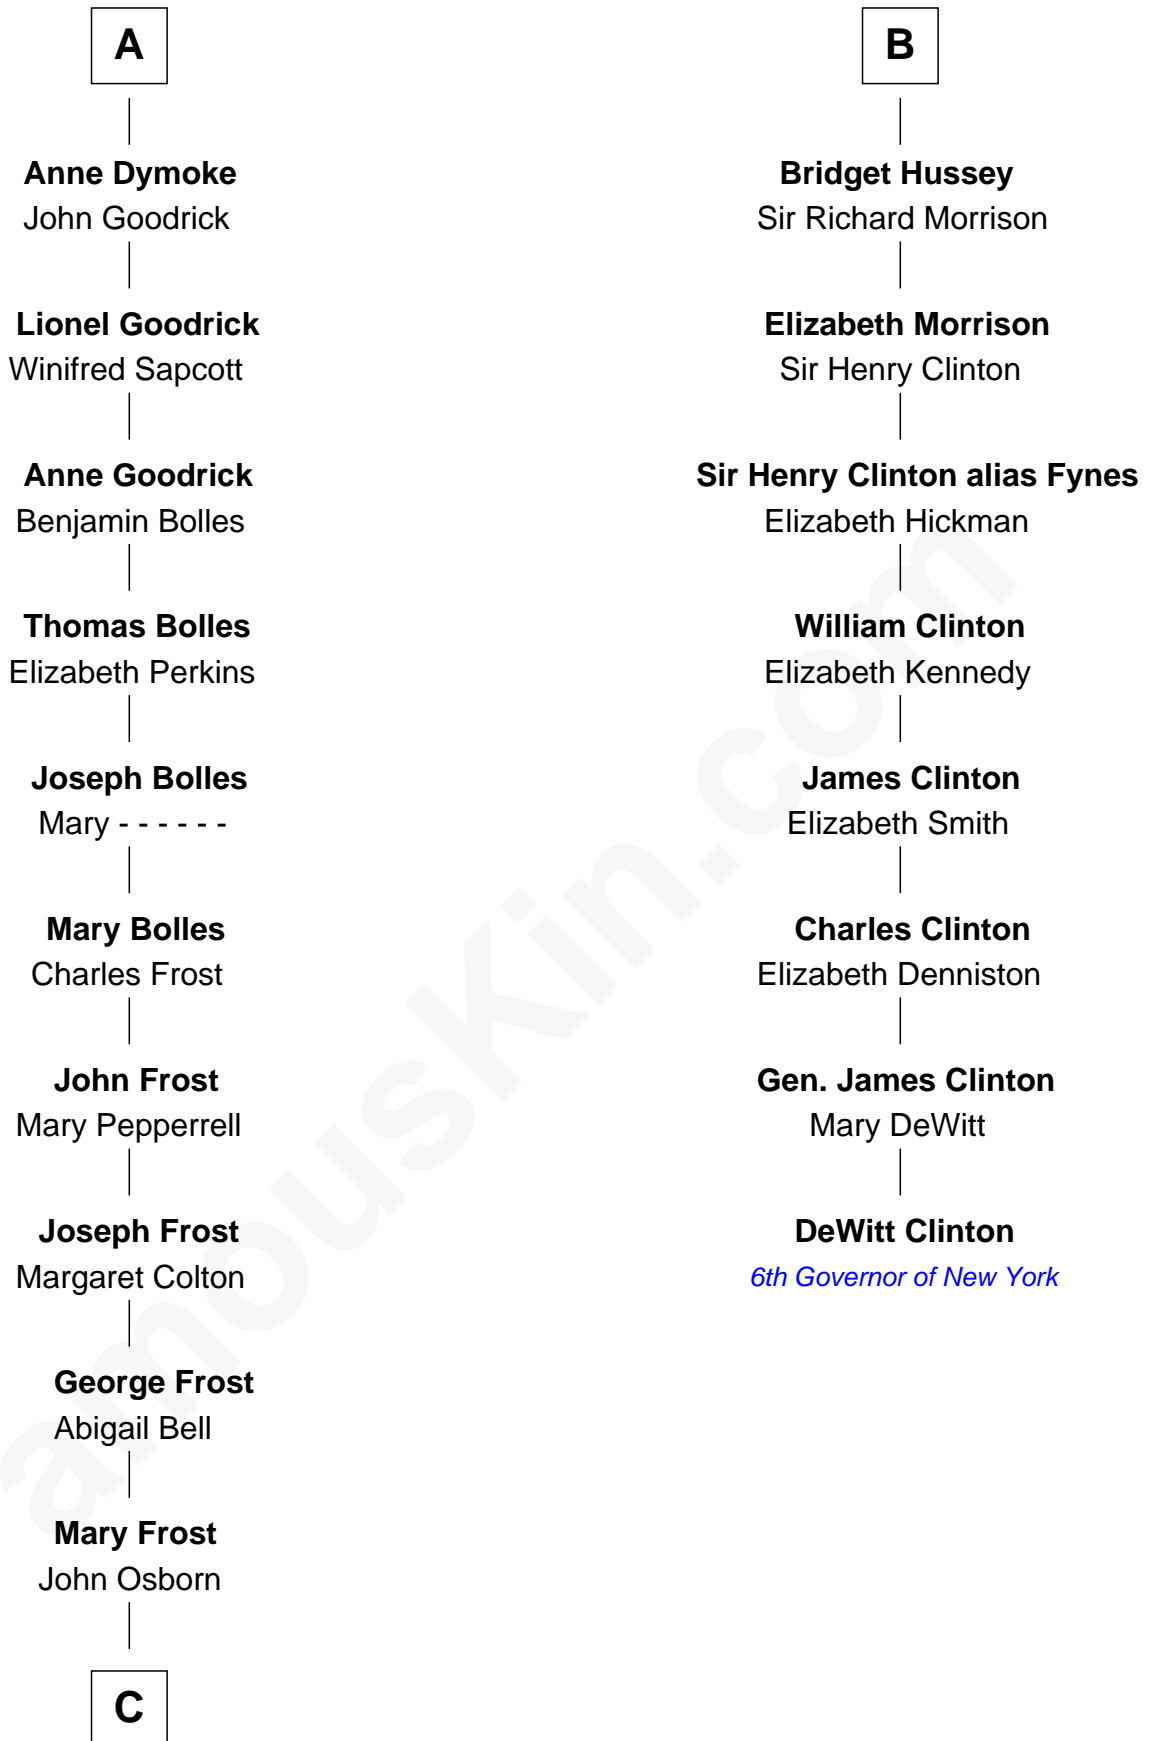

FamousKin.com

Relationship Chart of

Lucille Ball

TV Actress - "I Love Lucy"

14th cousin 7 times removed of

DeWitt Clinton

6th Governor of New York

Henry Plantagenet
Maud de Chaworth

C

—
Sally Bennet Osborn

Newman Durrell

—
George Osborn Durrell

Anne Jane Jewell

—
Nellie Rebecca Durrell

Jasper Clinton Ball

—
Henry Durrell Ball

Desiree Evelyn Hunt

—
Lucille Ball

TV Actress - "I Love Lucy"

FamousKin.com