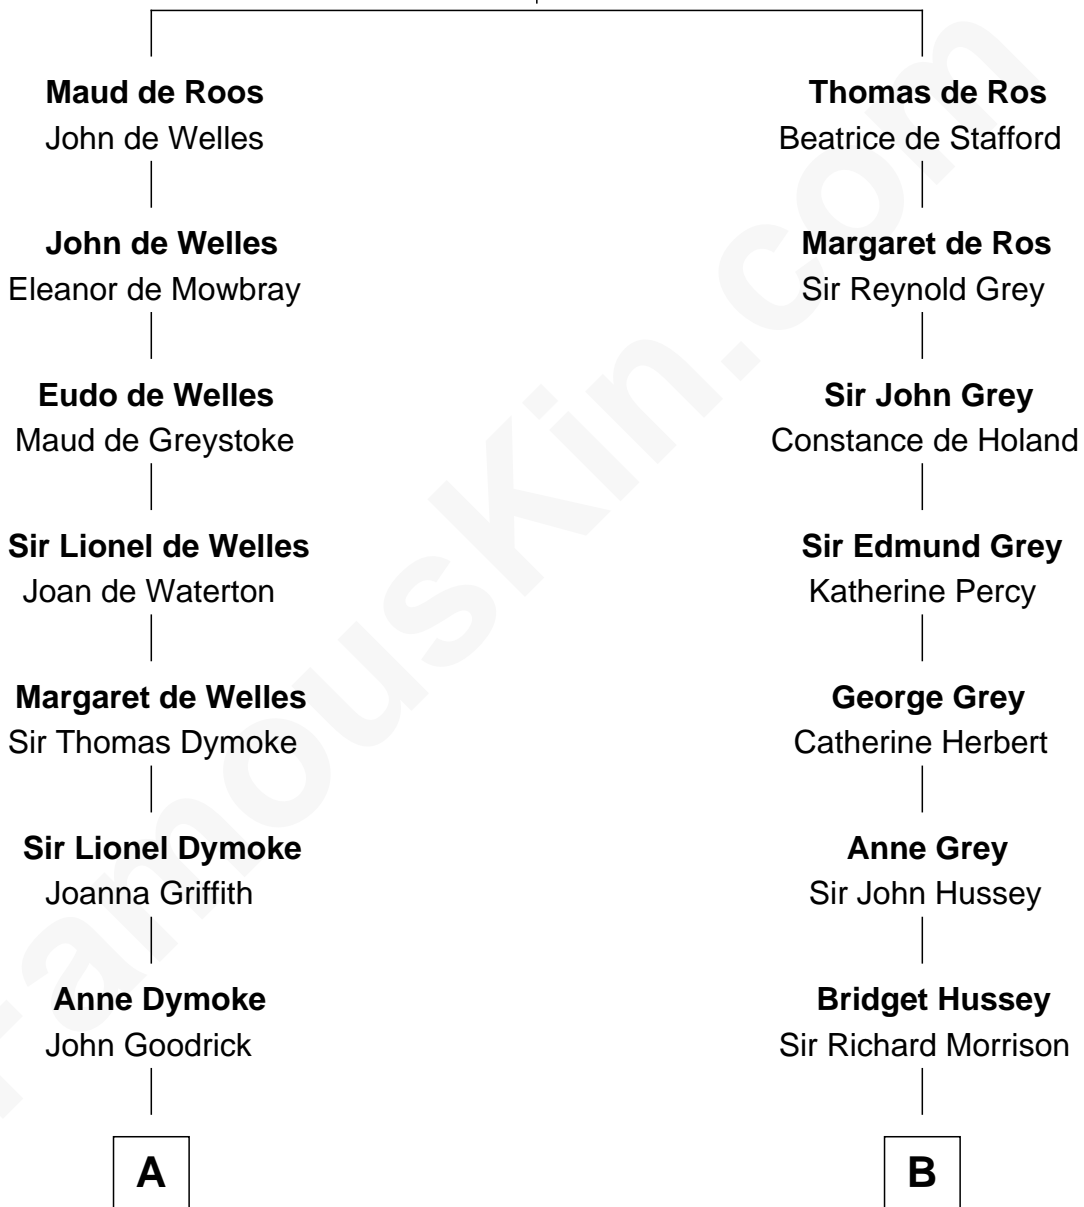

## Relationship Chart of

### Lucille Ball

TV Actress - "I Love Lucy"

13th cousin 7 times removed of

### DeWitt Clinton

6th Governor of New York

**Sir William de Ros**  
Margery de Badlesmere

**C**

**George Osborn Durrell**

Anne Jane Jewell

**Nellie Rebecca Durrell**

Jasper Clinton Ball

**Henry Durrell Ball**

Desiree Evelyn Hunt

**Lucille Ball**

*TV Actress - "I Love Lucy"*

FamousKin.com