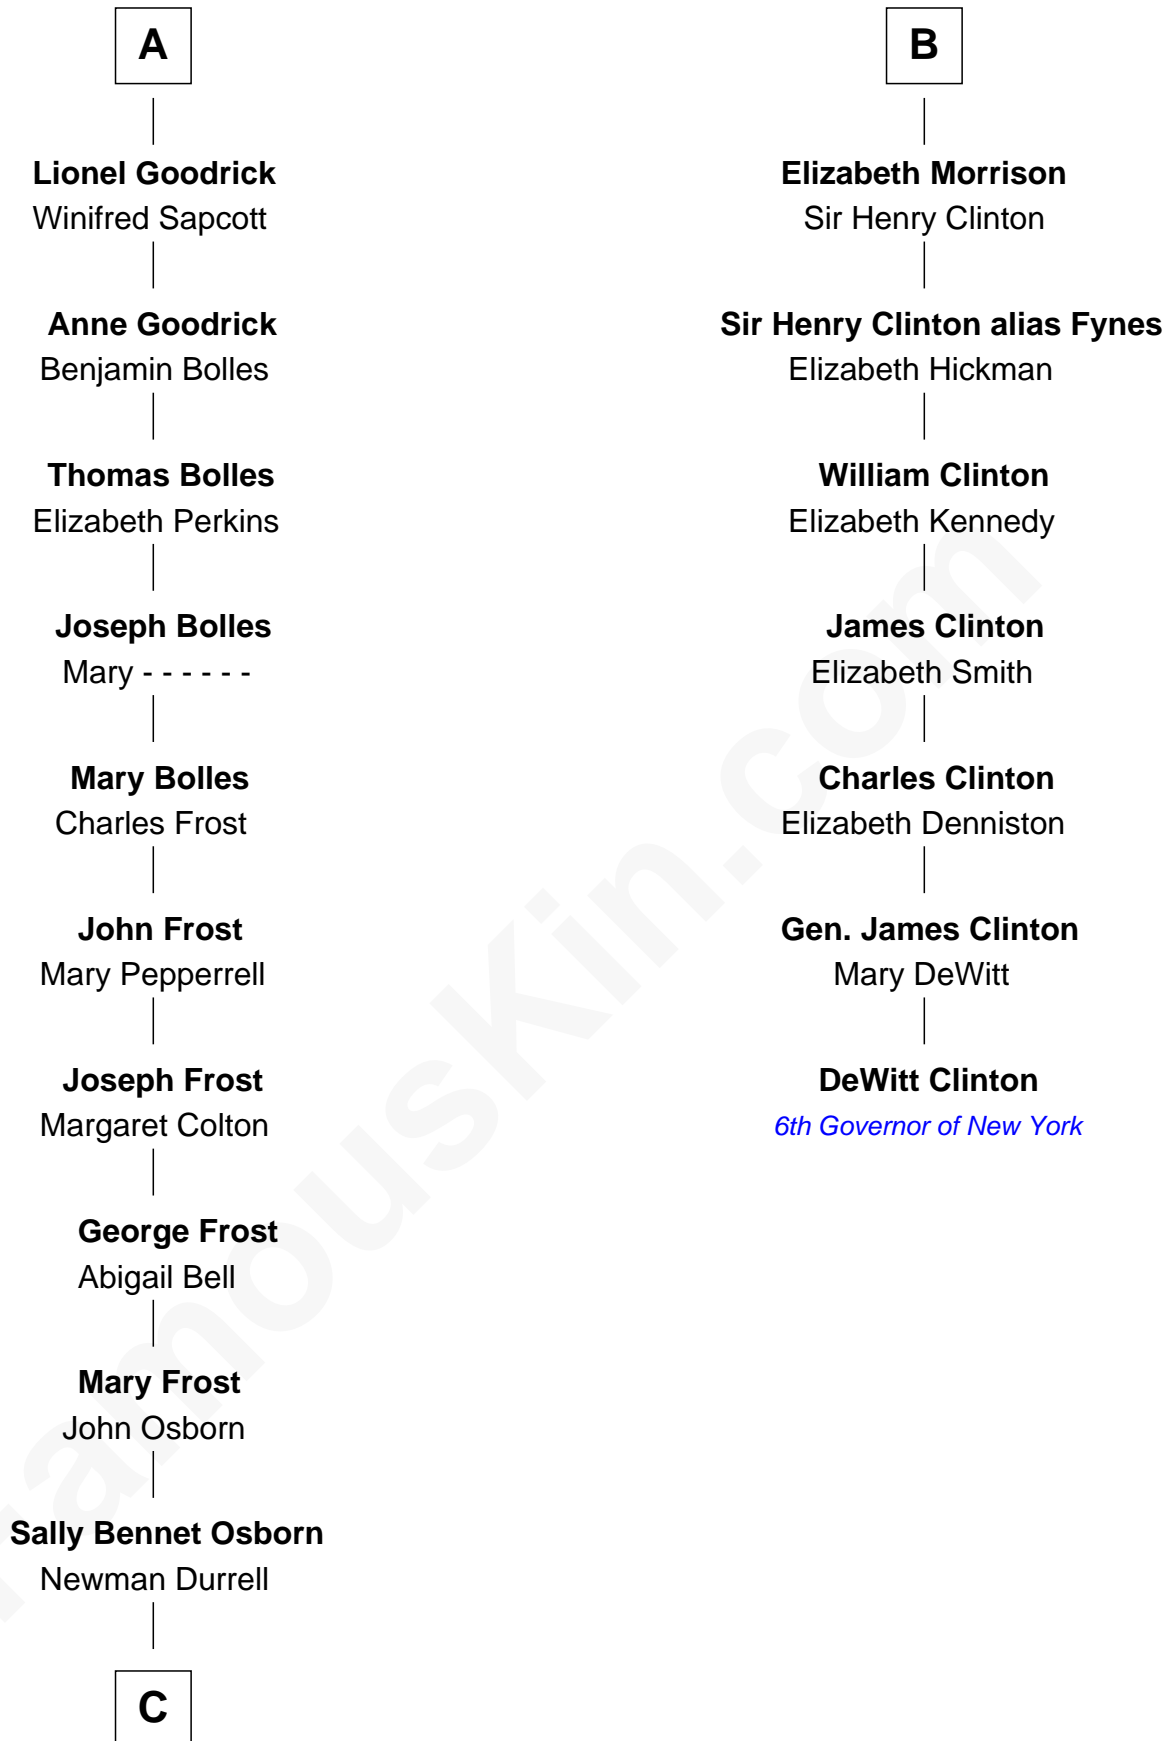

## Relationship Chart of

### Lucille Ball

TV Actress - "I Love Lucy"

13th cousin 7 times removed of

### DeWitt Clinton

6th Governor of New York

**Sir William de Ros**  
Margery de Badlesmere

**C**

**George Osborn Durrell**

Anne Jane Jewell

**Nellie Rebecca Durrell**

Jasper Clinton Ball