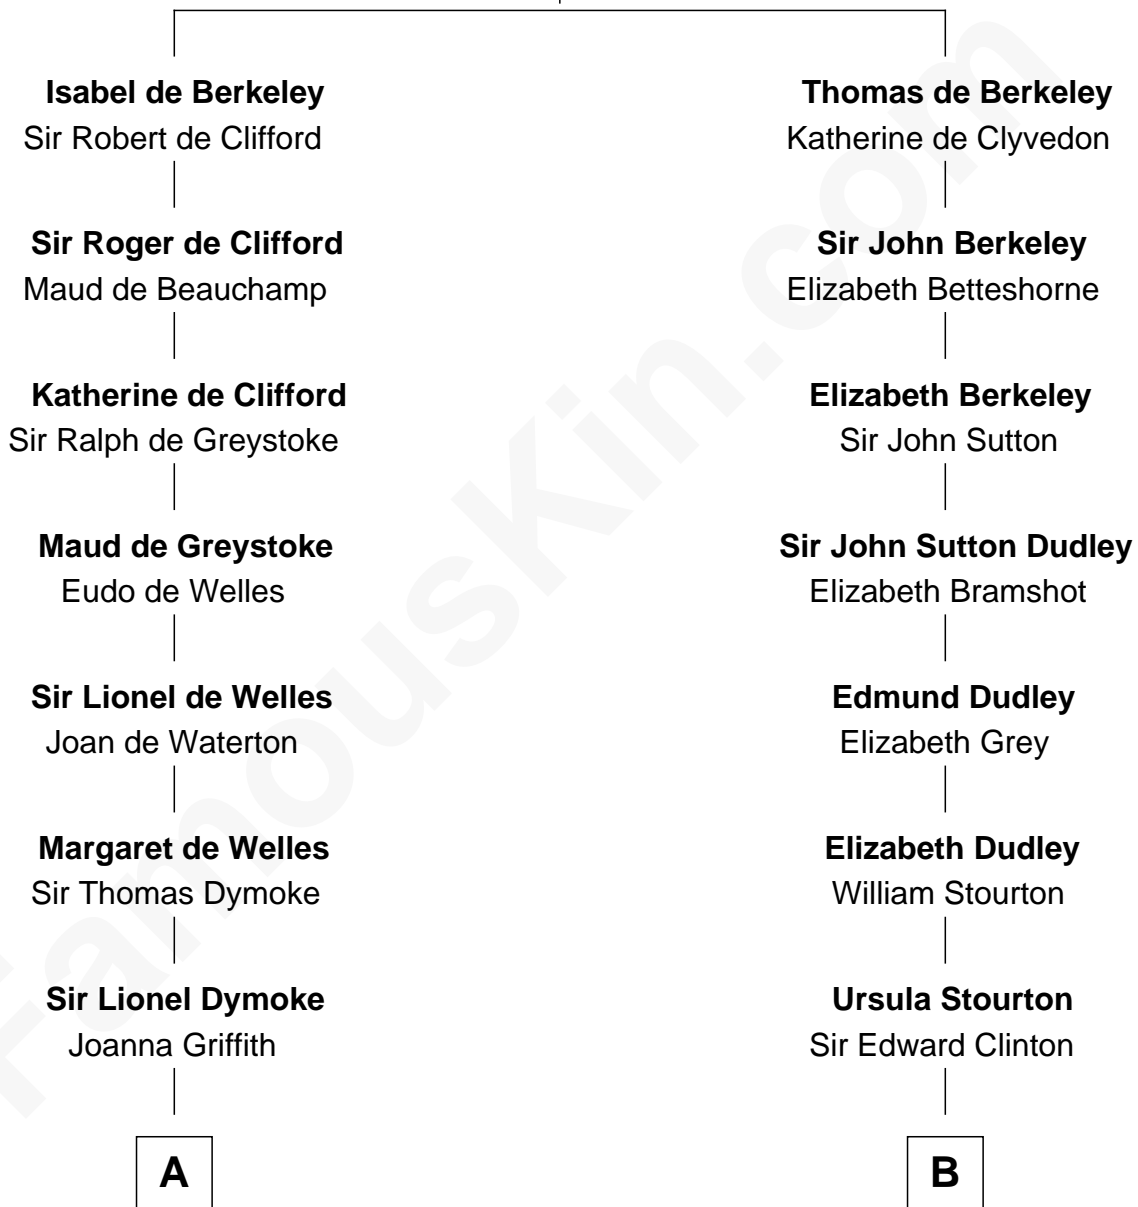

## Relationship Chart of

### Lucille Ball

TV Actress - "I Love Lucy"

13th cousin 8 times removed of

### DeWitt Clinton

6th Governor of New York

**Sir Maurice de Berkeley**

Eve la Zouche

**C**

—  
**Sally Bennet Osborn**

Newman Durrell

—  
**George Osborn Durrell**

Anne Jane Jewell

—  
**Nellie Rebecca Durrell**

Jasper Clinton Ball

—  
**Henry Durrell Ball**

Desiree Evelyn Hunt

—  
**Lucille Ball**

*TV Actress - "I Love Lucy"*

FamousKin.com