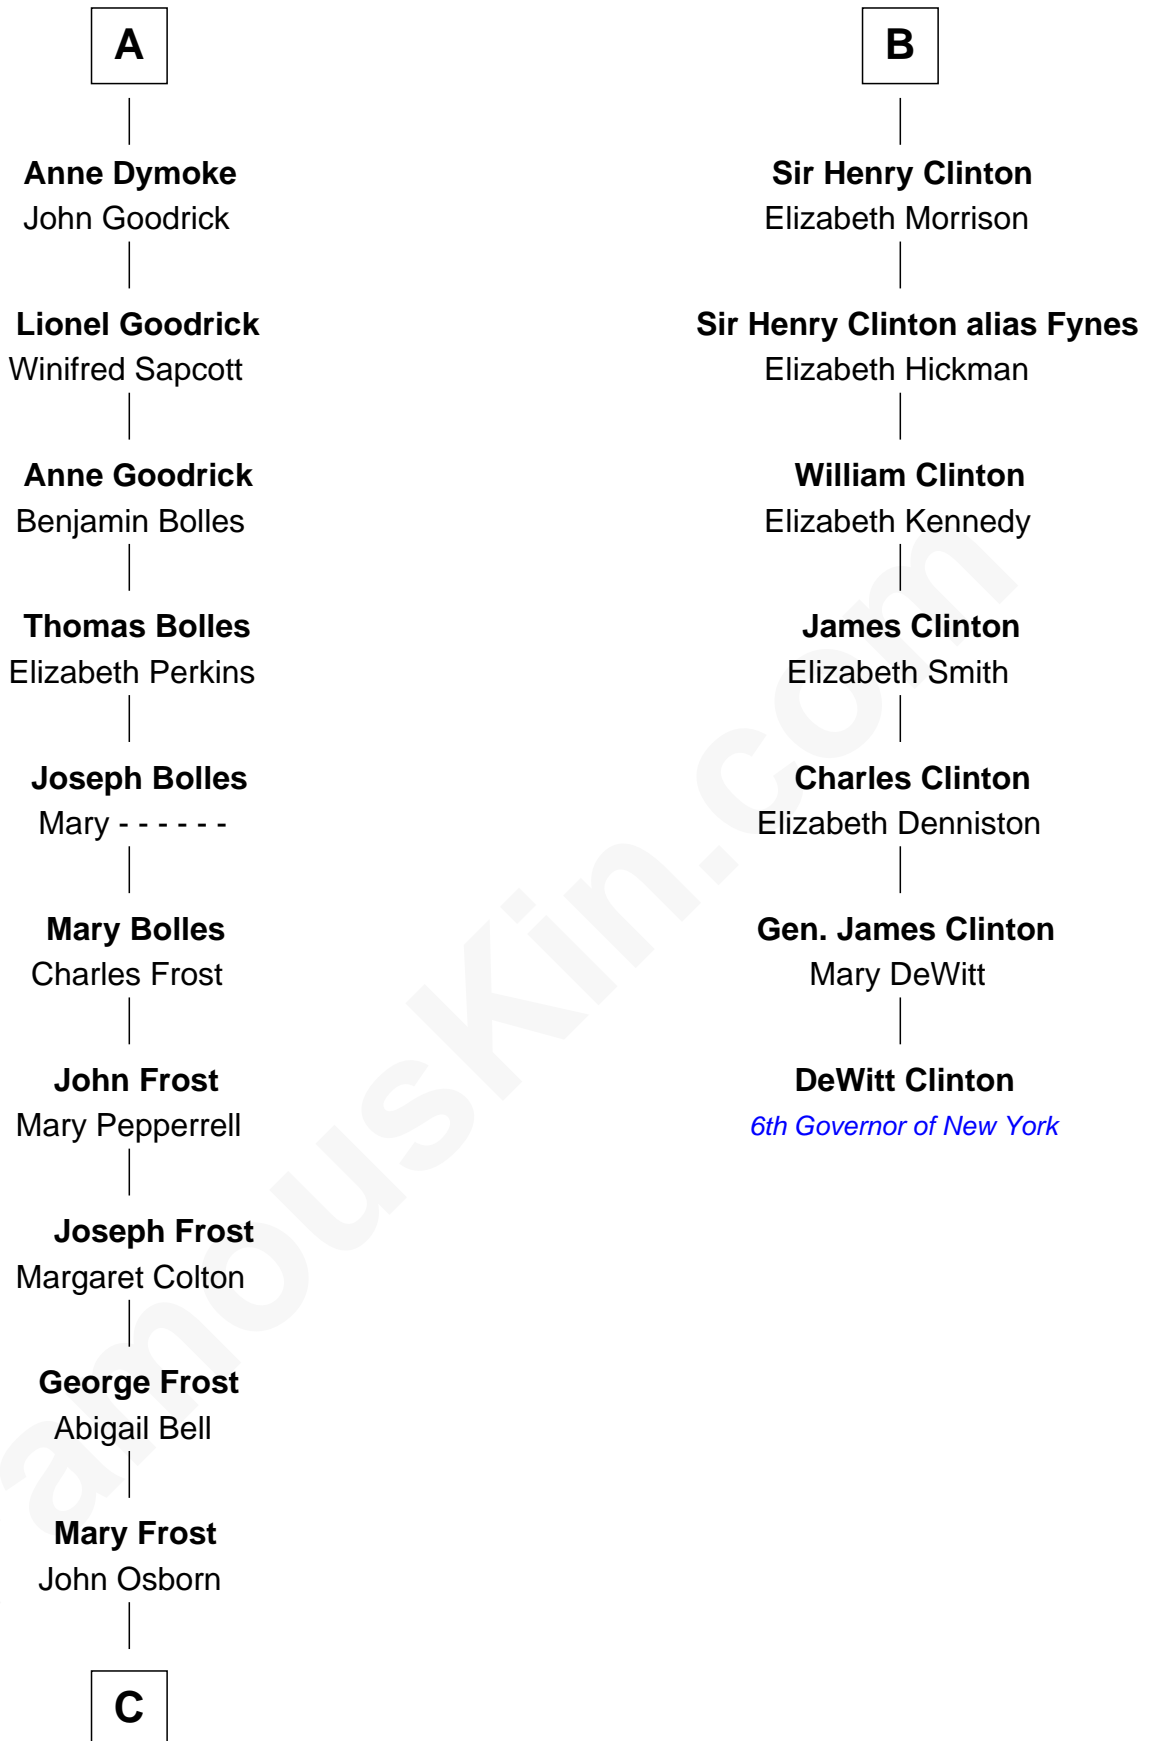

## Relationship Chart of

### Lucille Ball

TV Actress - "I Love Lucy"

13th cousin 8 times removed of

### DeWitt Clinton

6th Governor of New York

**Sir Maurice de Berkeley**

Eve la Zouche

**C**

—  
**Sally Bennet Osborn**

Newman Durrell

—  
**George Osborn Durrell**

Anne Jane Jewell

—  
**Nellie Rebecca Durrell**

Jasper Clinton Ball

—  
**Henry Durrell Ball**

Desiree Evelyn Hunt

—  
**Lucille Ball**

*TV Actress - "I Love Lucy"*

FamousKin.com