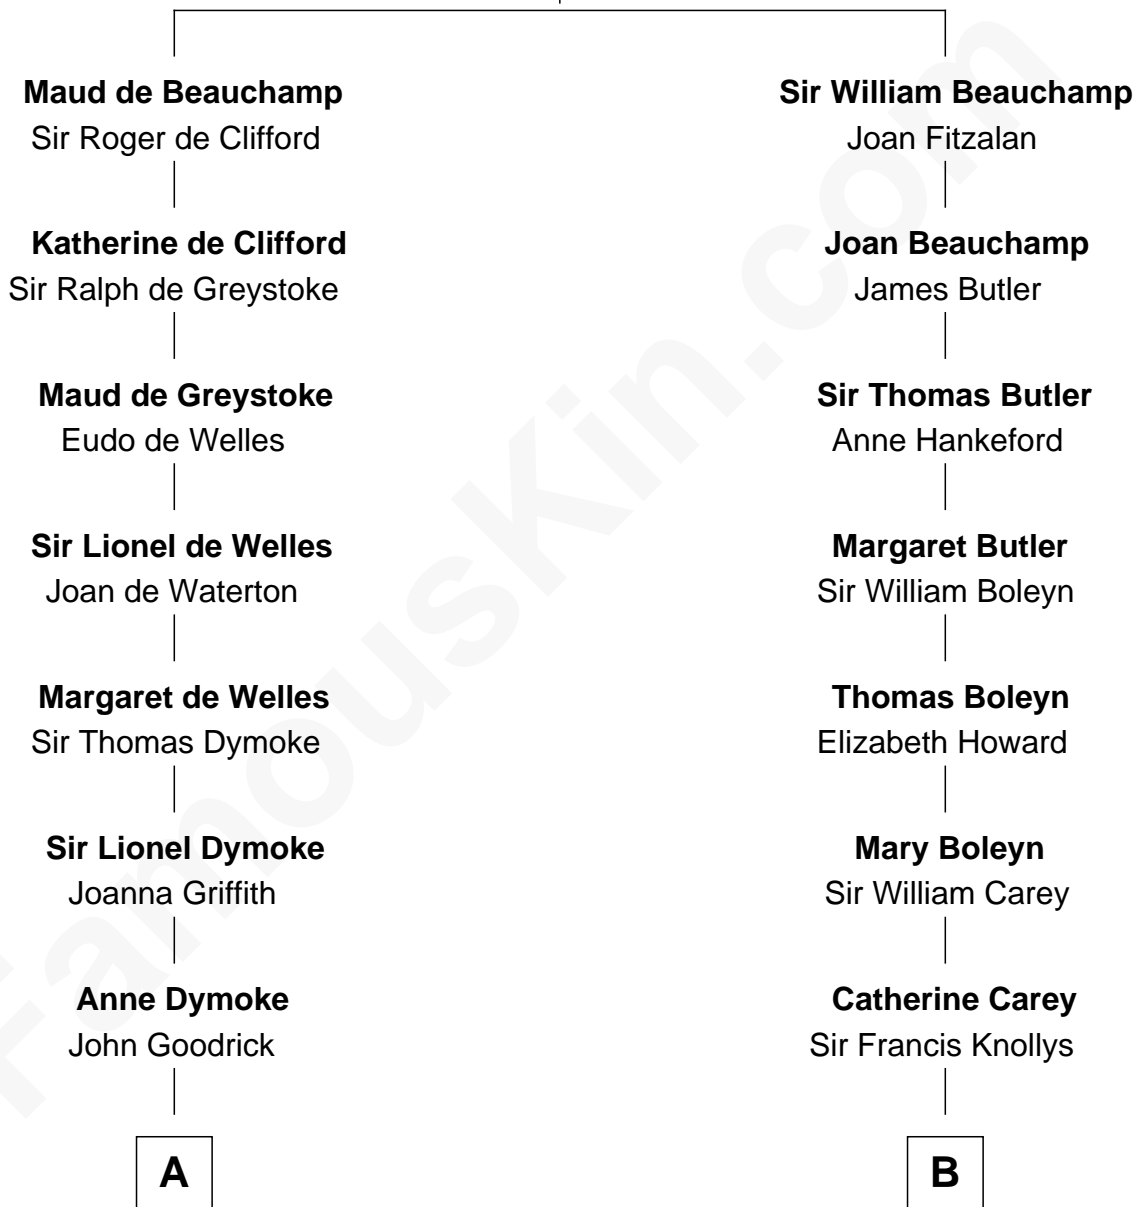

FamousKin.com

Relationship Chart of

Lucille Ball

TV Actress - "I Love Lucy"

15th cousin 5 times removed of

Lt. Gen. James Brudenell

Leader of the "Charge of the Light Brigade"

Sir Thomas de Beauchamp

Katherine de Mortimer

C

George Osborn Durrell

Anne Jane Jewell

Nellie Rebecca Durrell

Jasper Clinton Ball

Henry Durrell Ball

Desiree Evelyn Hunt