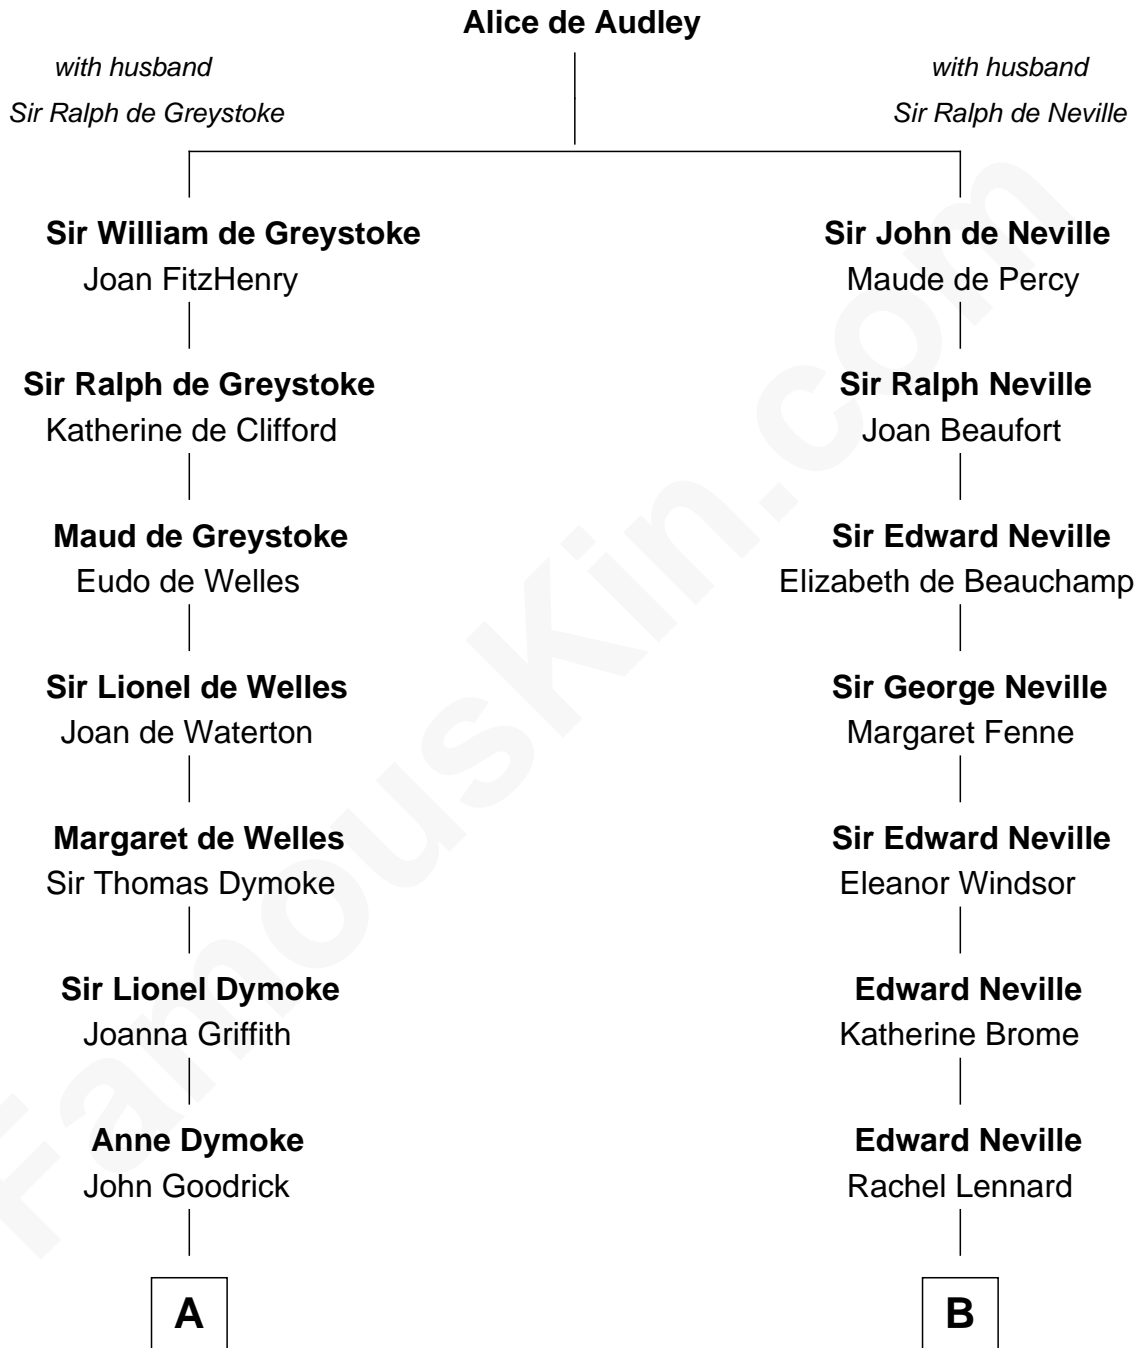

FamousKin.com

Relationship Chart of

Lucille Ball

TV Actress - "I Love Lucy"

14th cousin 6 times removed of

Lt. Gen. James Brudenell

Leader of the "Charge of the Light Brigade"

C

George Osborn Durrell

Anne Jane Jewell

Nellie Rebecca Durrell

Jasper Clinton Ball

Henry Durrell Ball

Desiree Evelyn Hunt

Lucille Ball

TV Actress - "I Love Lucy"