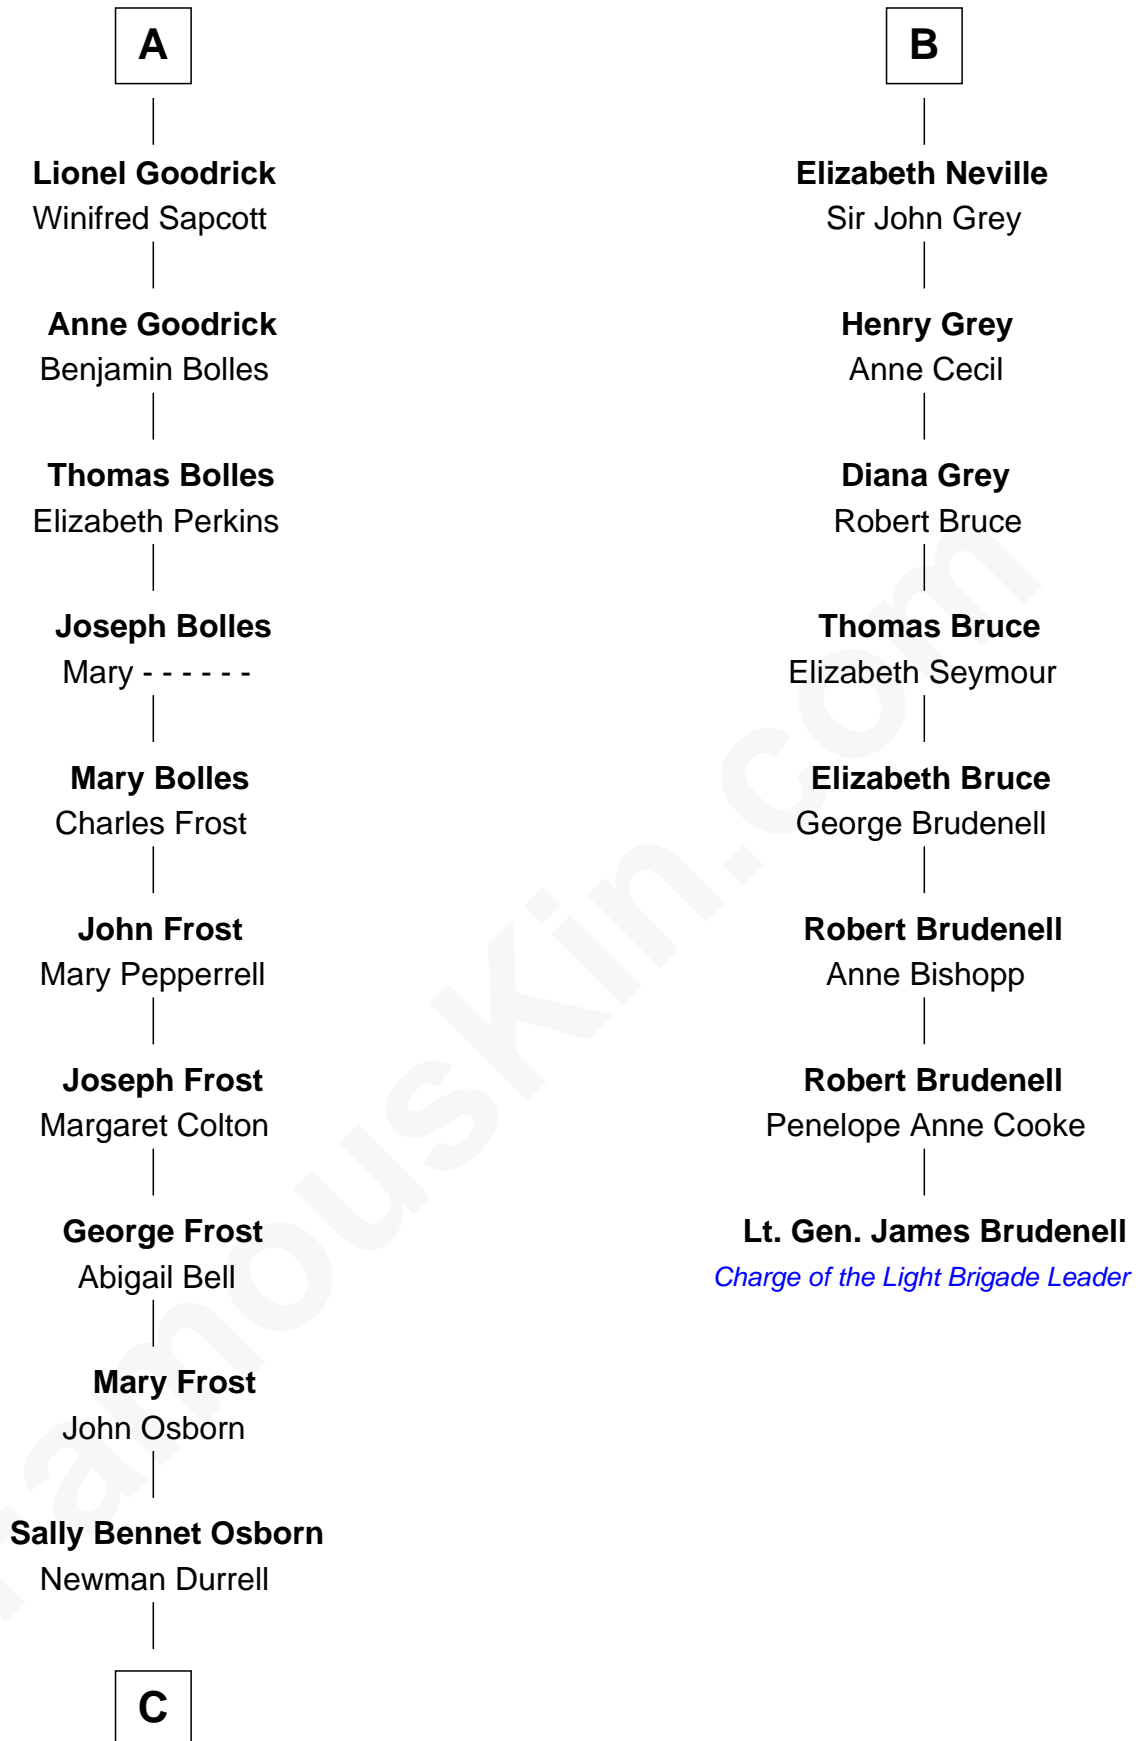

FamousKin.com

Relationship Chart of

Lucille Ball

TV Actress - "I Love Lucy"

14th cousin 6 times removed of

Lt. Gen. James Brudenell

Leader of the "Charge of the Light Brigade"

C

George Osborn Durrell

Anne Jane Jewell

Nellie Rebecca Durrell

Jasper Clinton Ball

Henry Durrell Ball

Desiree Evelyn Hunt

Lucille Ball

TV Actress - "I Love Lucy"