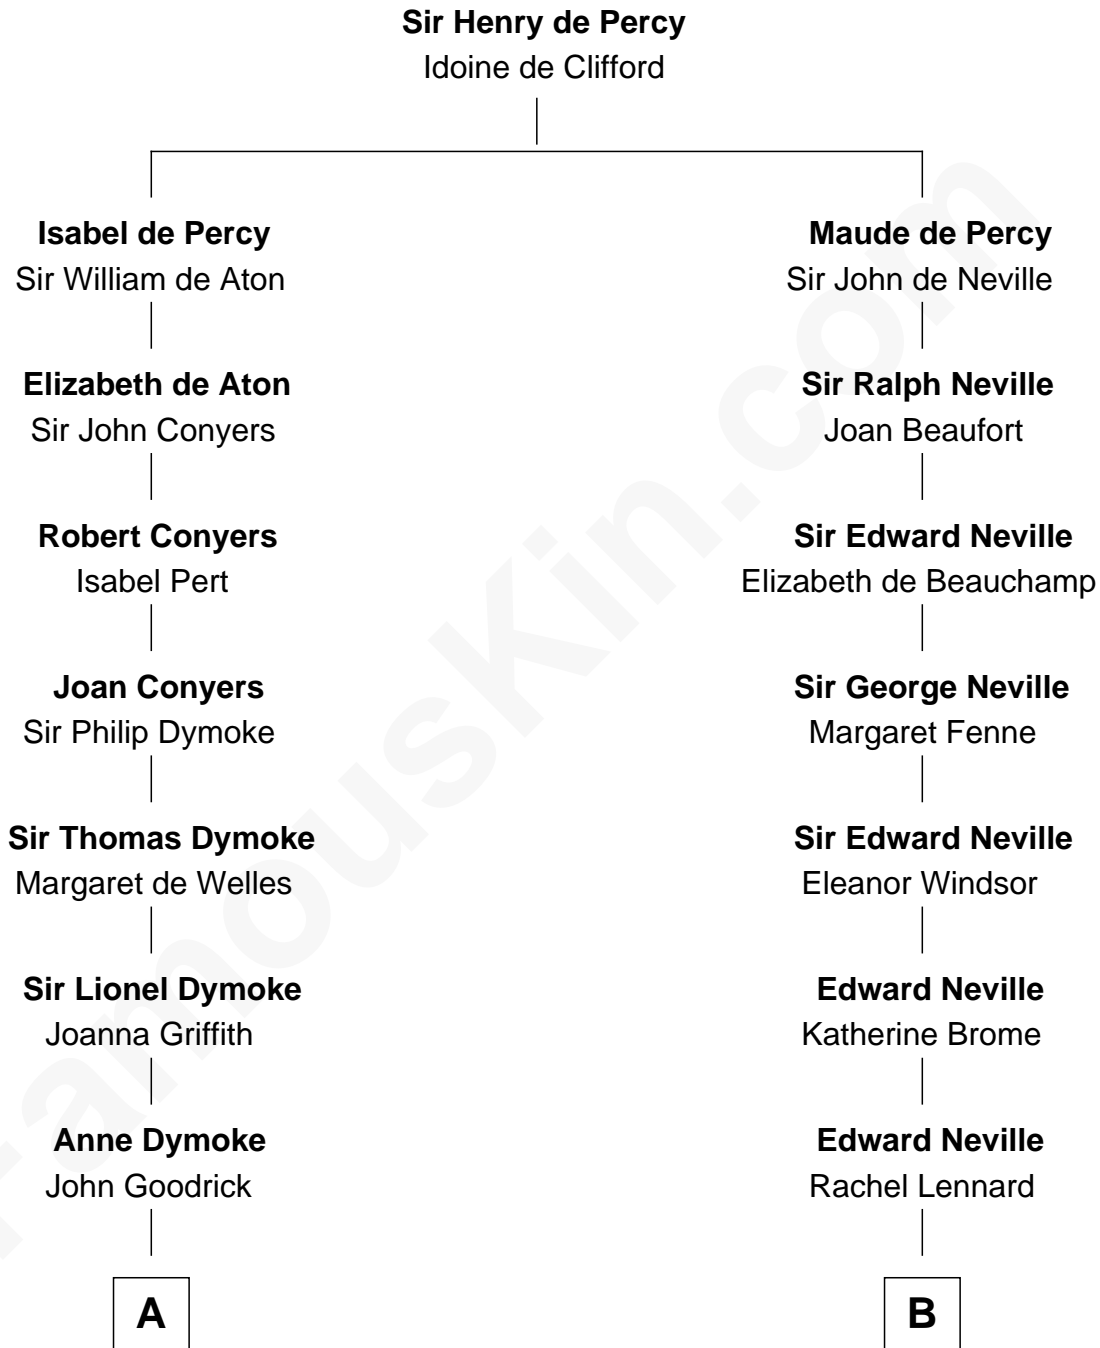

FamousKin.com

Relationship Chart of

Lucille Ball

TV Actress - "I Love Lucy"

14th cousin 6 times removed of

Lt. Gen. James Brudenell

Leader of the "Charge of the Light Brigade"

C

George Osborn Durrell

Anne Jane Jewell

Nellie Rebecca Durrell

Jasper Clinton Ball

Henry Durrell Ball

Desiree Evelyn Hunt

Lucille Ball

TV Actress - "I Love Lucy"