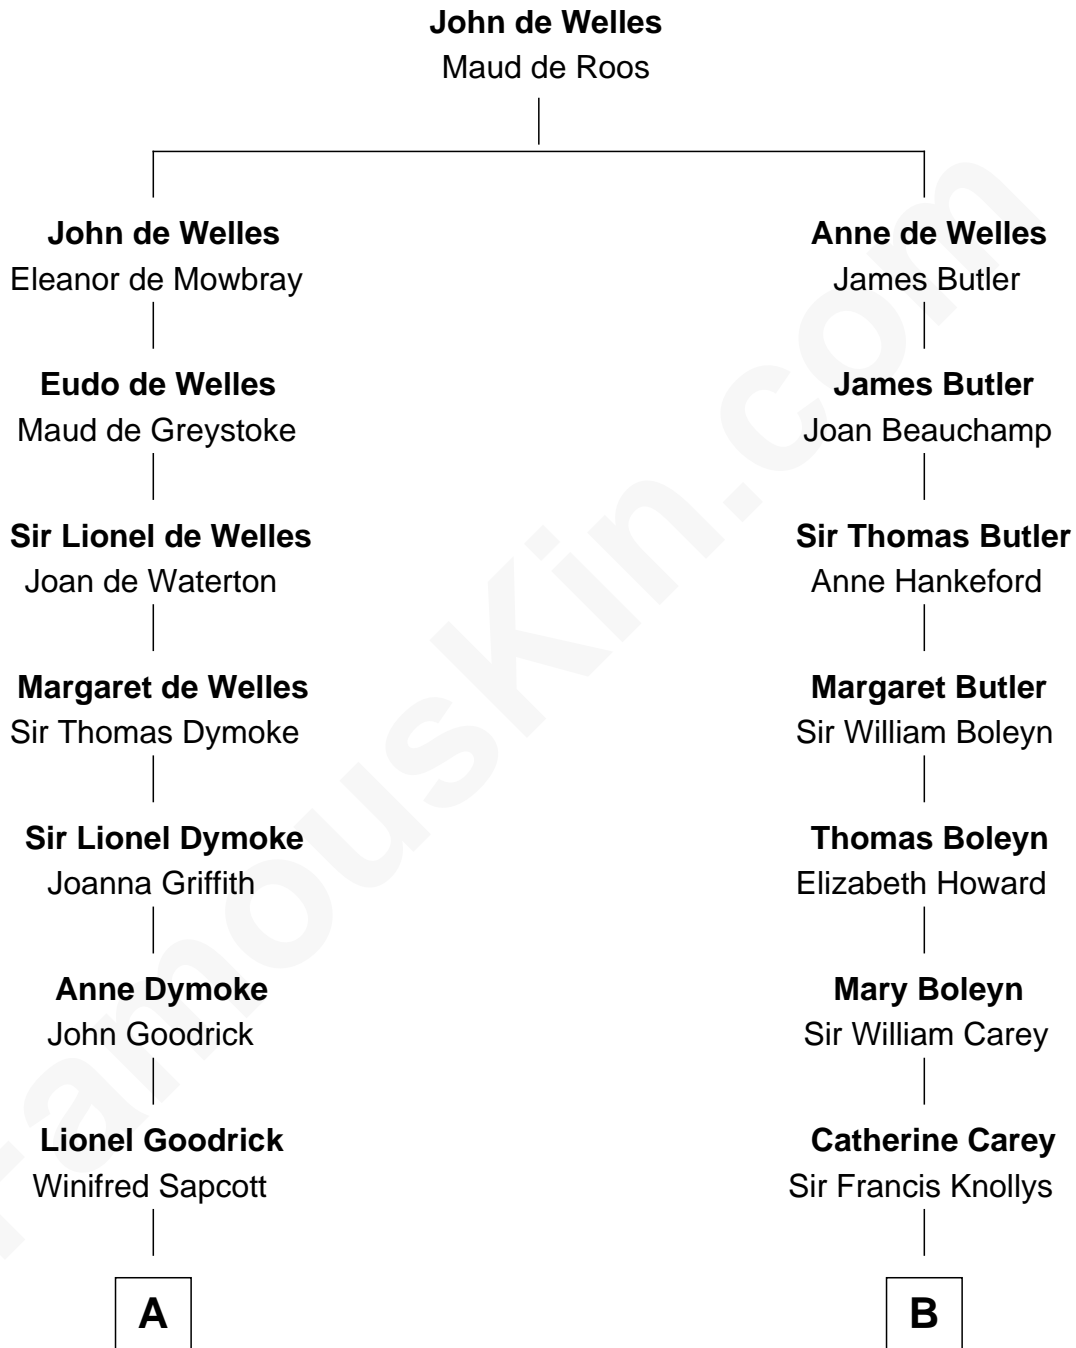

FamousKin.com

Relationship Chart of

Lucille Ball

TV Actress - "I Love Lucy"

15th cousin 4 times removed of

Lt. Gen. James Brudenell

Leader of the "Charge of the Light Brigade"

C

—
Nellie Rebecca Durrell

Jasper Clinton Ball

—
Henry Durrell Ball

Desiree Evelyn Hunt

—
Lucille Ball

TV Actress - "I Love Lucy"

FamousKin.com