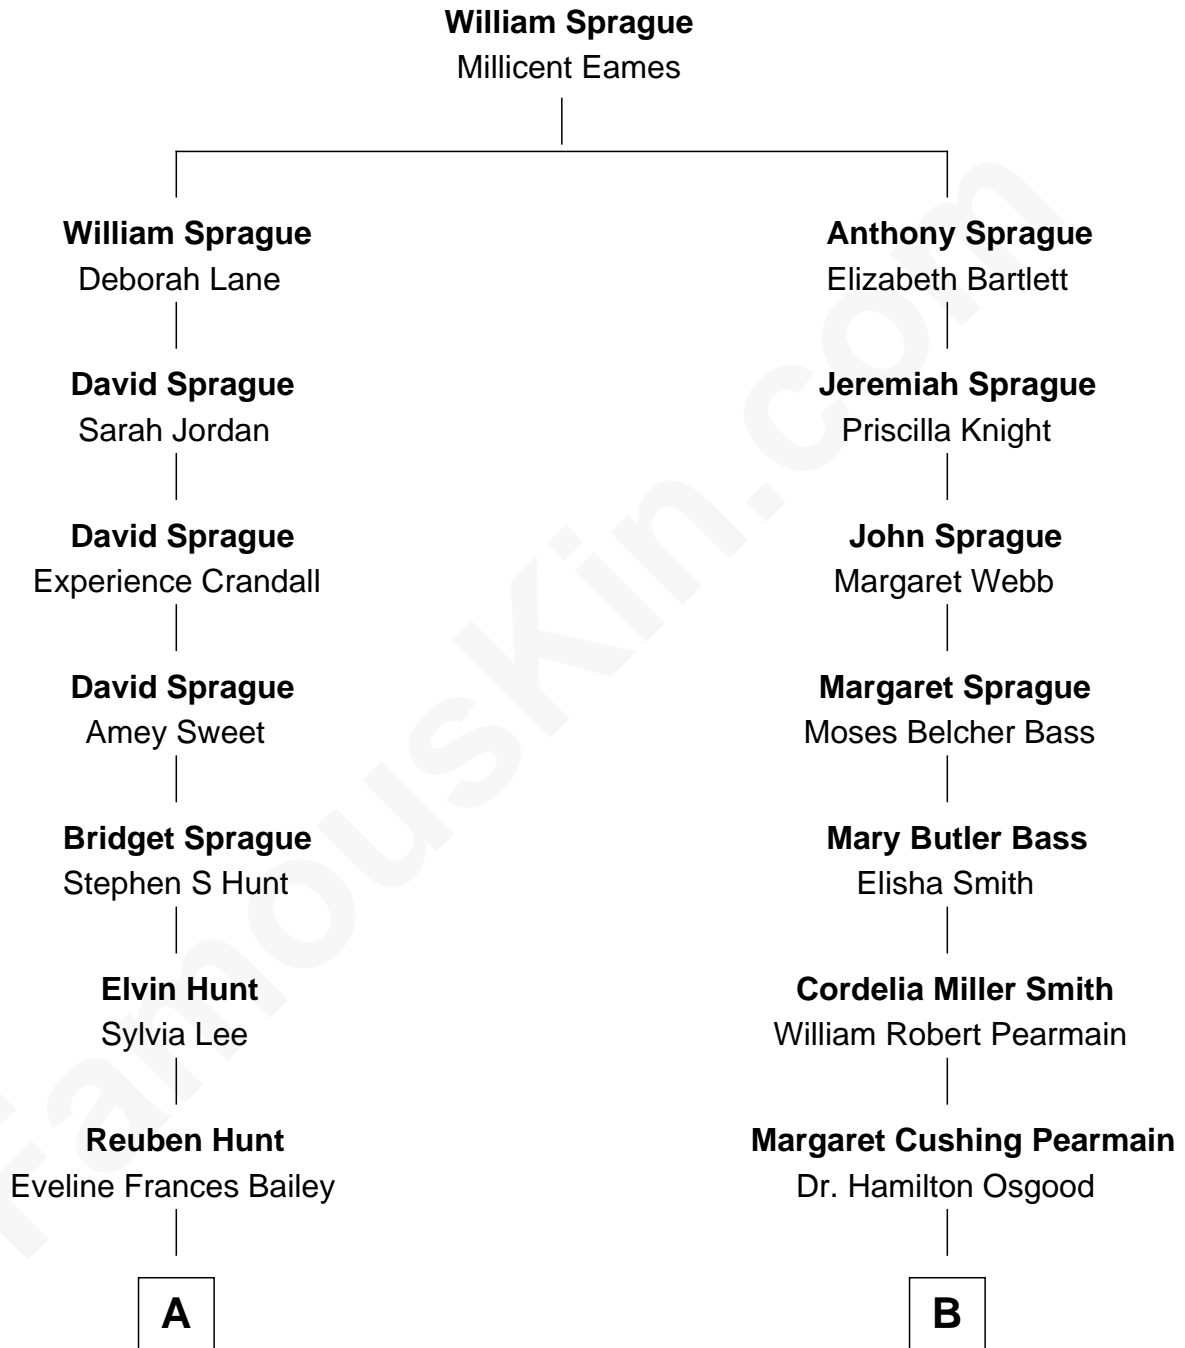

FamousKin.com

Relationship Chart of

Lucille Ball

TV Actress - "I Love Lucy"

8th cousin 1 time removed of

Erskine Childers

4th President of Ireland

FamousKin.com