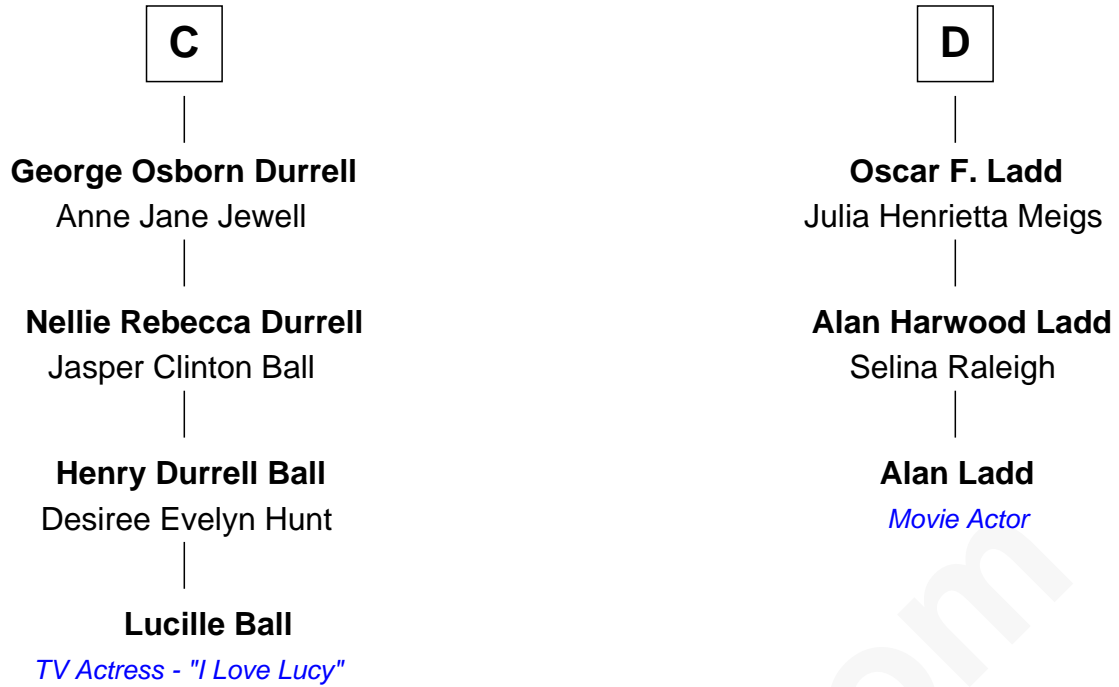

# FamousKin.com Relationship Chart of

**Lucille Ball**

*TV Actress - "I Love Lucy"*

19th cousin 1 time removed of

**Alan Ladd**

*Movie Actor*

**Sir Henry de Percy**

Idoine de Clifford

**Anne Dymoke**  
John Goodrick

**A**

**Maude de Percy**  
Sir John de Neville

**Sir Ralph Neville**  
Joan Beaufort

**Katherine Neville**  
Sir Thomas Strangeways

**Joan Strangeways**  
Sir William Willoughby

**Cecily Willoughby**  
Sir Edward Sutton

**Sir John Sutton**  
Cecily Grey

**Sir Henry Dudley**  
----- Ashton

Probable

**B**

FamousKin.com