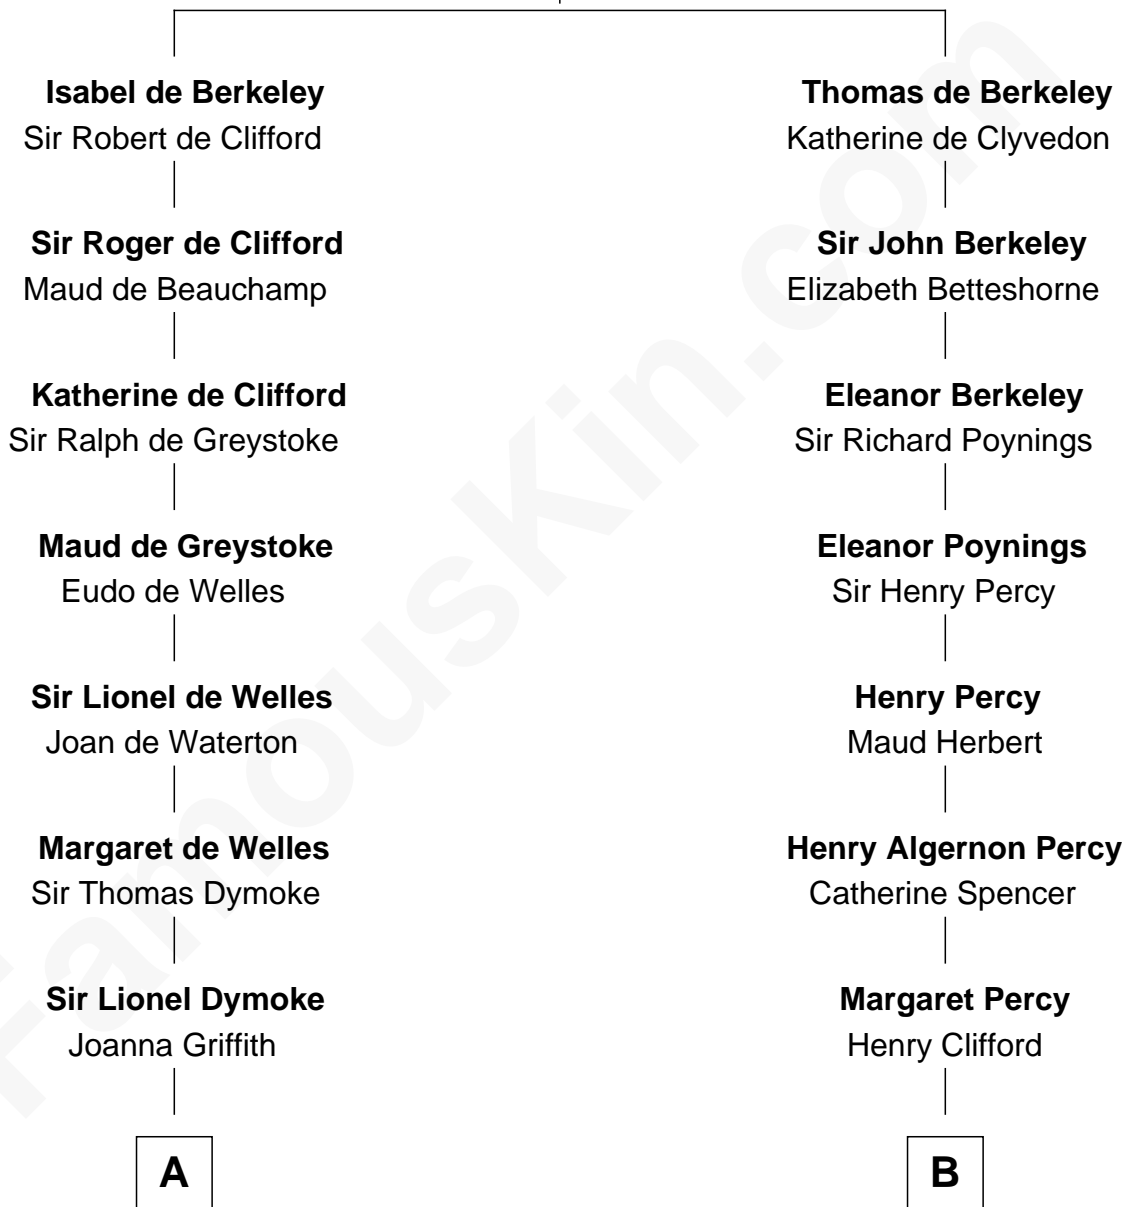

FamousKin.com Relationship Chart of

Lucille Ball

TV Actress - "I Love Lucy"

21st cousin of

Hugh Grant

Movie Actor

Sir Maurice de Berkeley

Eve la Zouche

C

Sally Bennet Osborn

Newman Durrell

George Osborn Durrell

Anne Jane Jewell

Nellie Rebecca Durrell

Jasper Clinton Ball

Henry Durrell Ball

Desiree Evelyn Hunt

Lucille Ball

TV Actress - "I Love Lucy"

D

Cyril Randolph

Frances Selina Hervey

Felton George Randolph

Emily Margaret Nepean