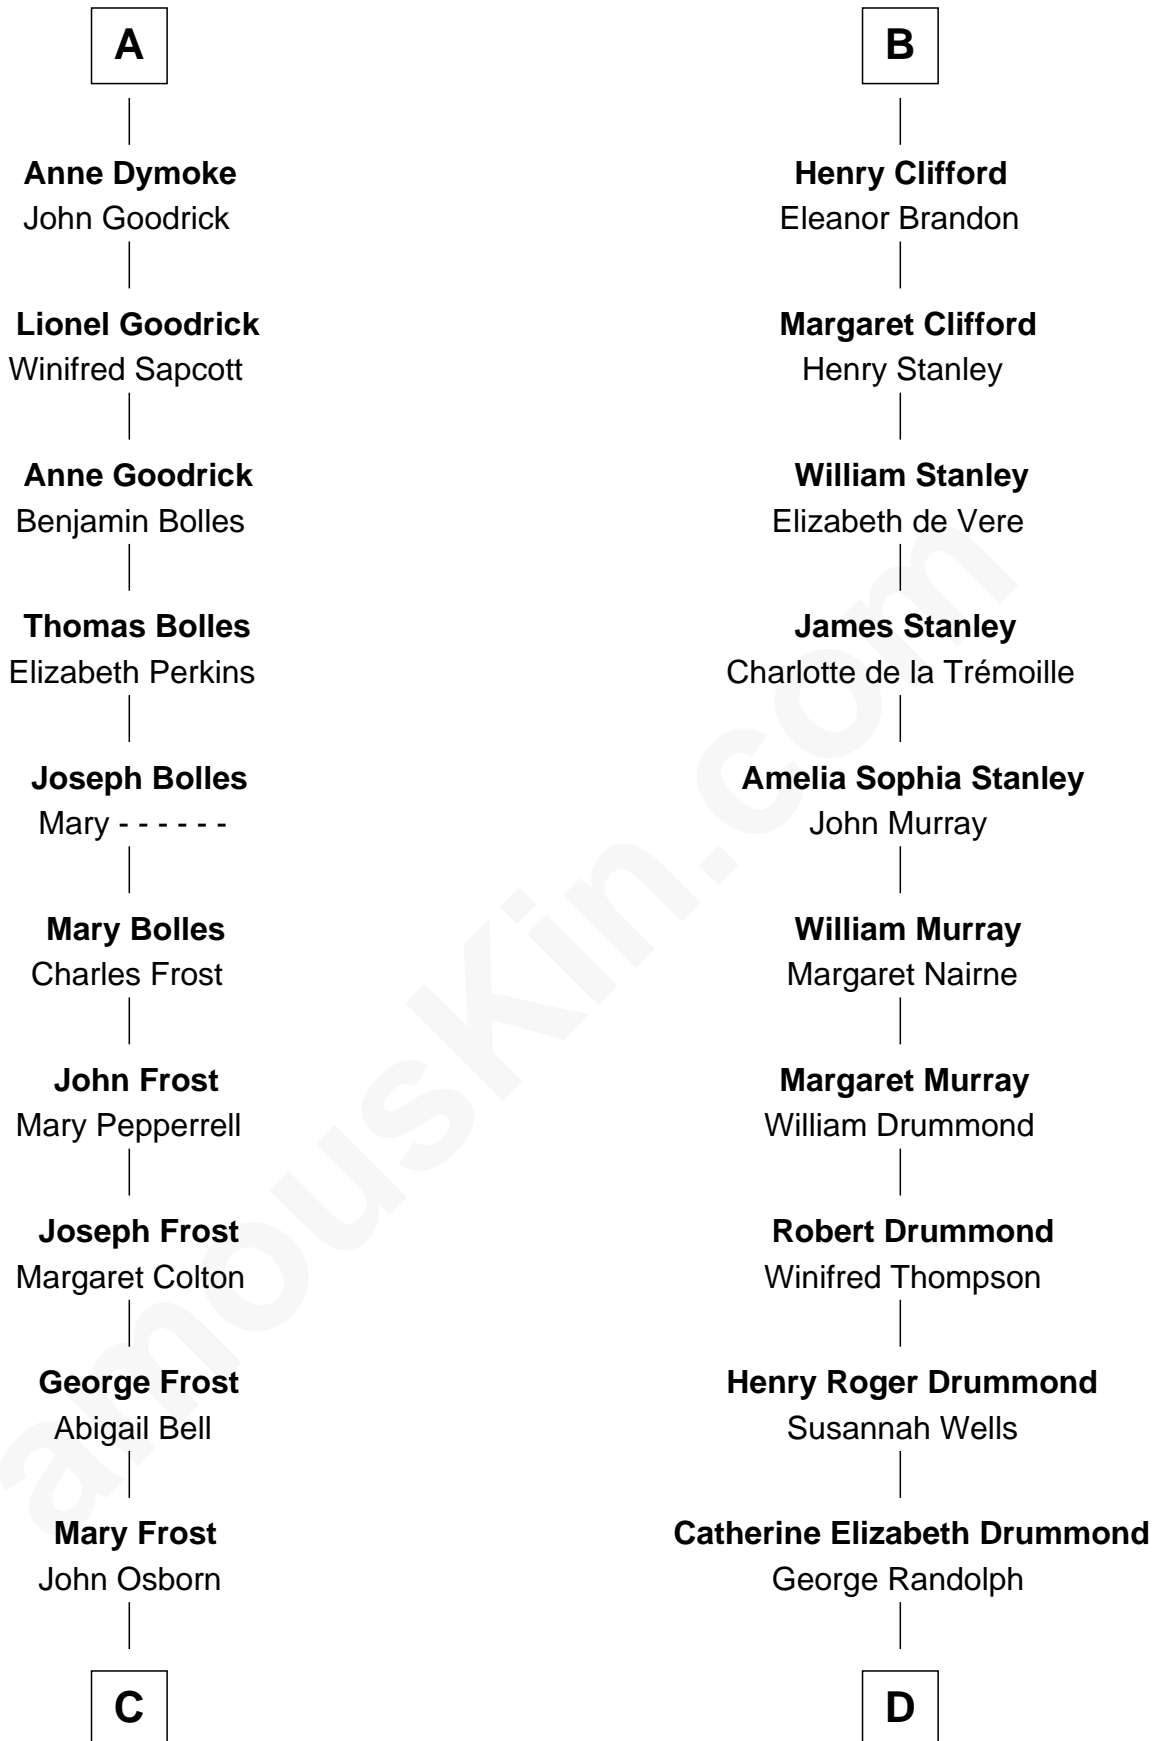

FamousKin.com Relationship Chart of

Lucille Ball

TV Actress - "I Love Lucy"

21st cousin of

Hugh Grant

Movie Actor

Sir Maurice de Berkeley

Eve la Zouche

C

Sally Bennet Osborn

Newman Durrell

George Osborn Durrell

Anne Jane Jewell

Nellie Rebecca Durrell

Jasper Clinton Ball

Henry Durrell Ball