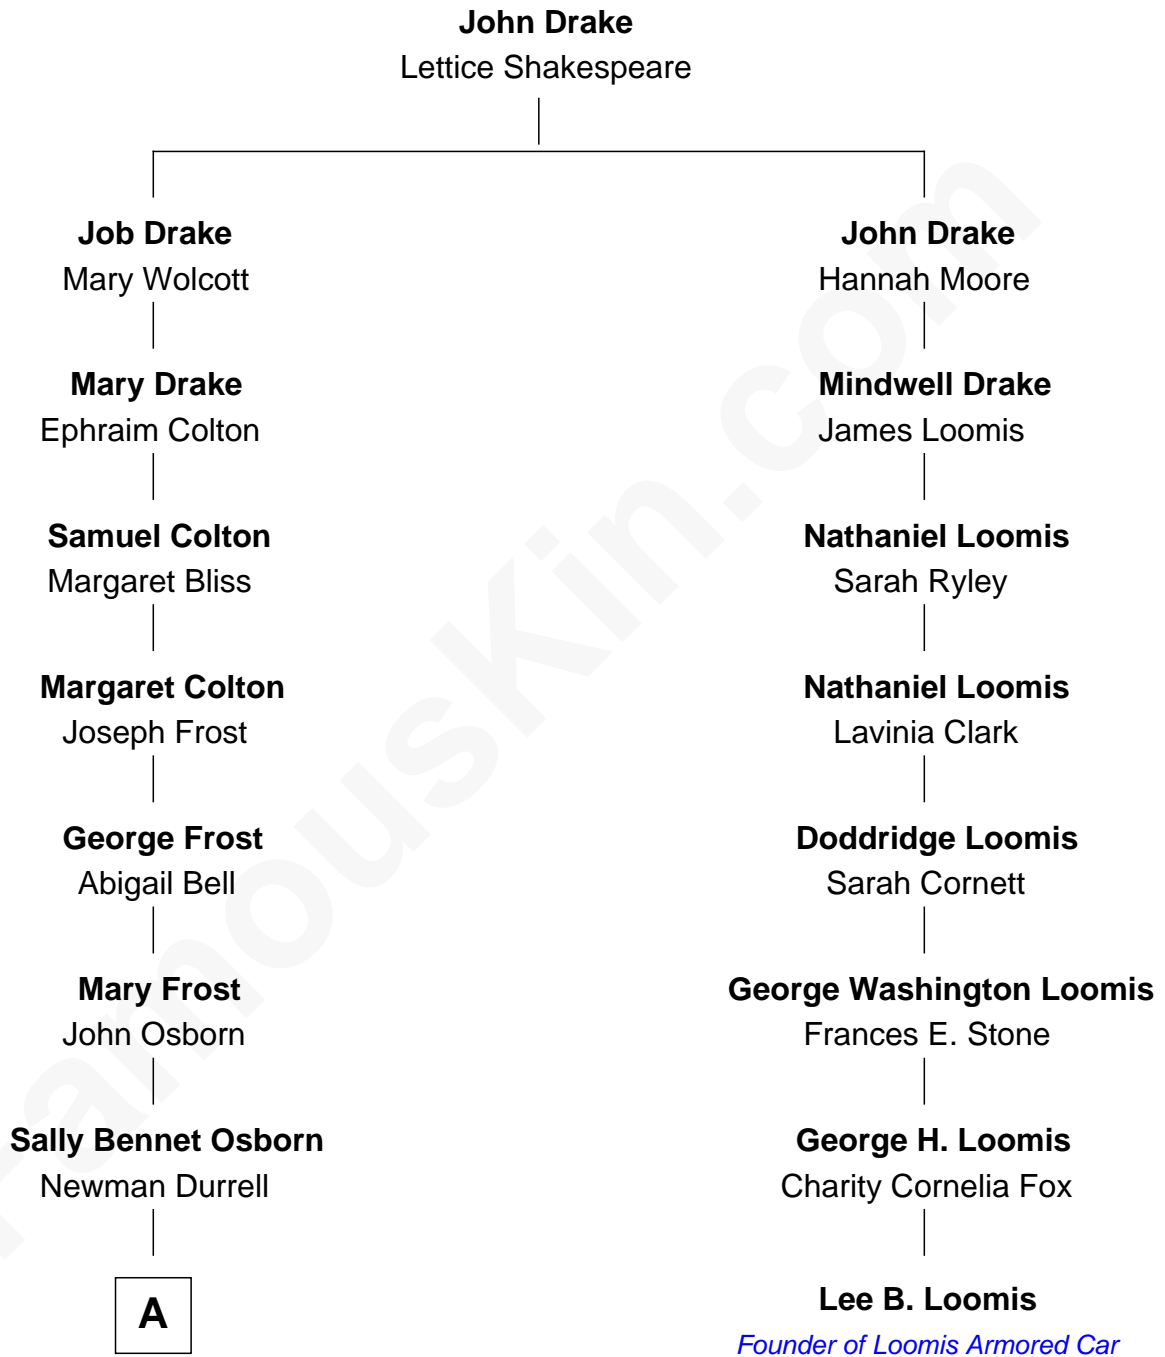

FamousKin.com

Relationship Chart of

Lucille Ball

TV Actress - "I Love Lucy"

7th cousin 3 times removed of

Lee B. Loomis

Founder of Loomis Armored Car Service

A

George Osborn Durrell

Anne Jane Jewell

Nellie Rebecca Durrell

Jasper Clinton Ball

Henry Durrell Ball

Desiree Evelyn Hunt

Lucille Ball

TV Actress - "I Love Lucy"

FamousKin.com