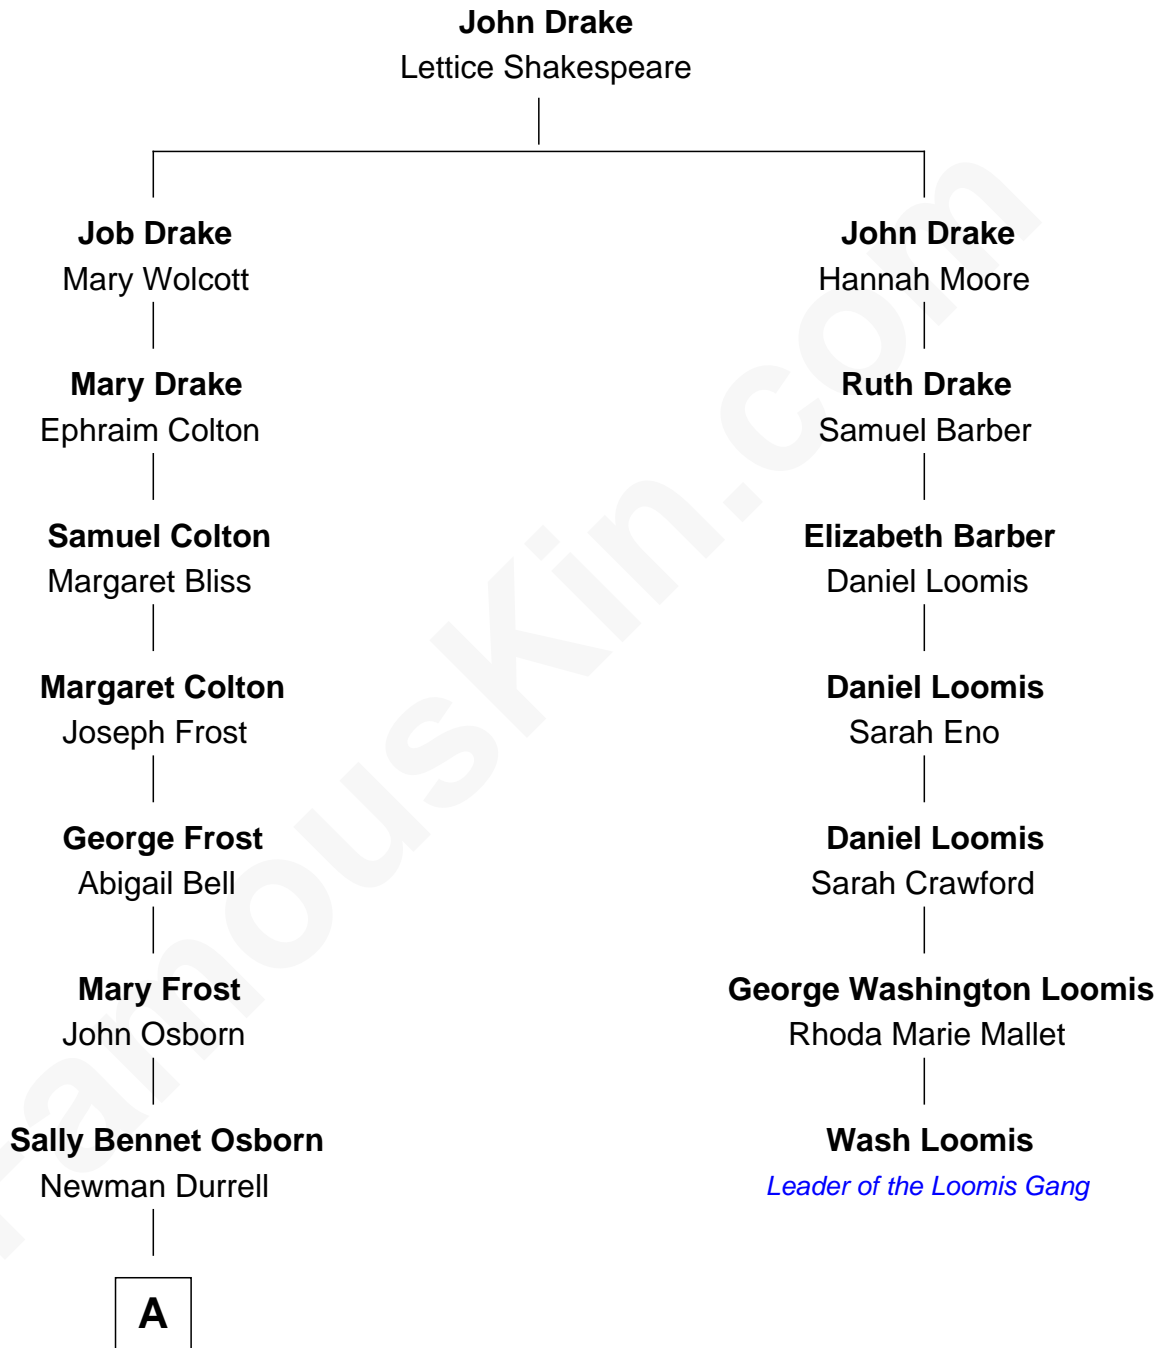

FamousKin.com

Relationship Chart of

Lucille Ball

TV Actress - "I Love Lucy"

6th cousin 4 times removed of

Wash Loomis

Leader of the Loomis Gang

A

George Osborn Durrell

Anne Jane Jewell

Nellie Rebecca Durrell

Jasper Clinton Ball

Henry Durrell Ball

Desiree Evelyn Hunt

Lucille Ball

TV Actress - "I Love Lucy"