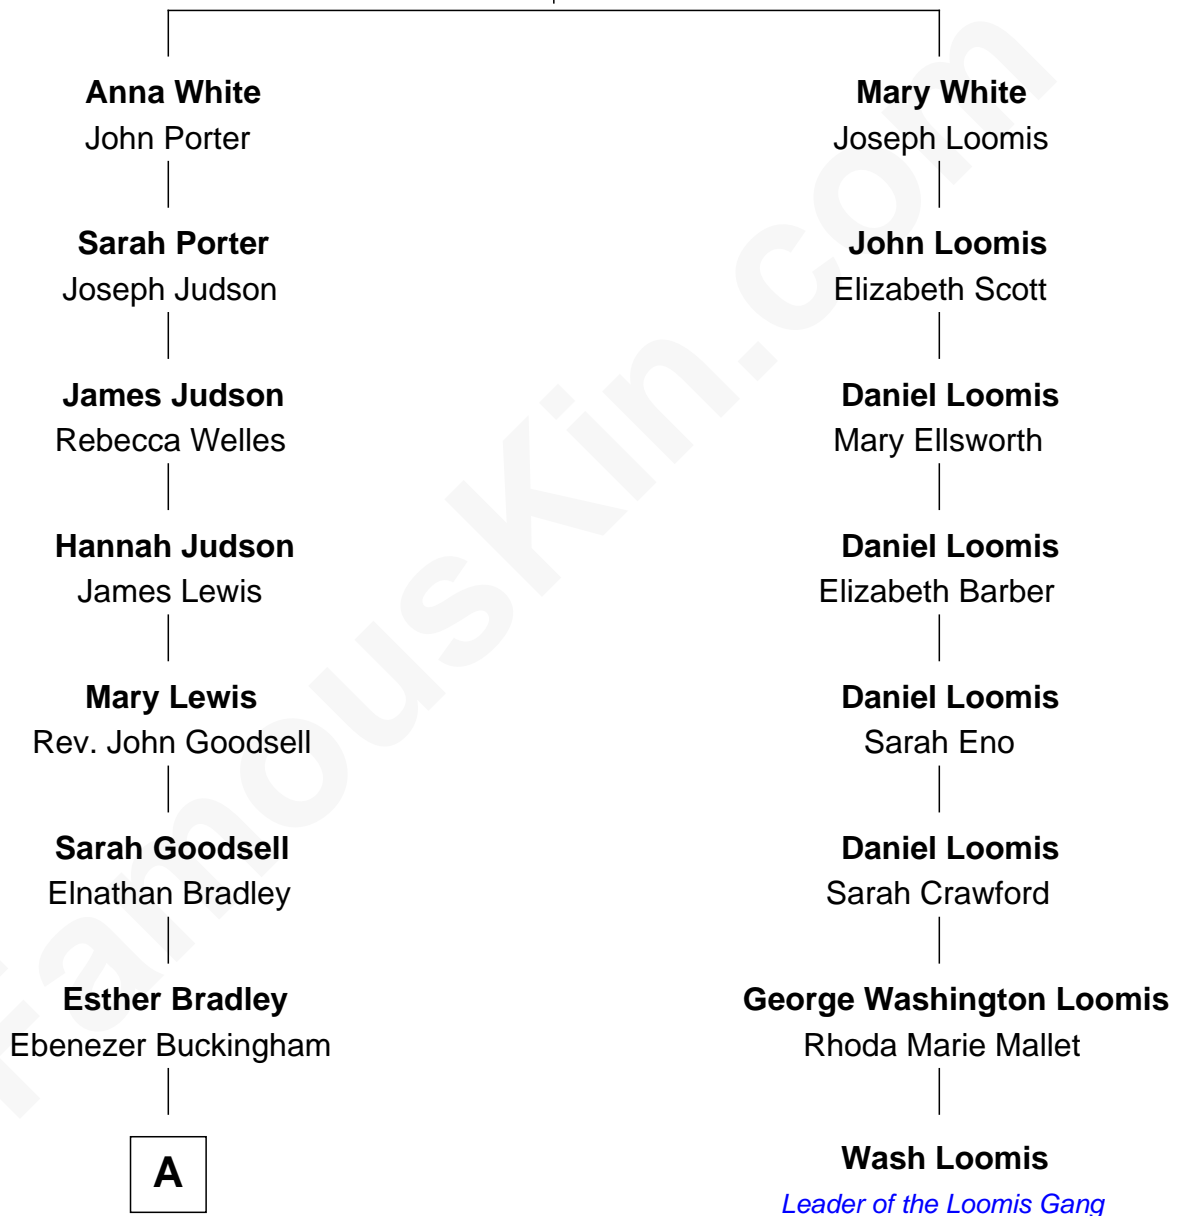

FamousKin.com Relationship Chart of

Lucille Ball

TV Actress - "I Love Lucy"

7th cousin 5 times removed of

Wash Loomis

Leader of the Loomis Gang

Robert White

Bridget Allgar

A

—
Sarah Buckingham

Benjamin Sprague

—
James B. Sprague

Angeline S. Greene

—
Helen Sabina Sprague

William C Orcutt

—
Flora Belle Orcutt