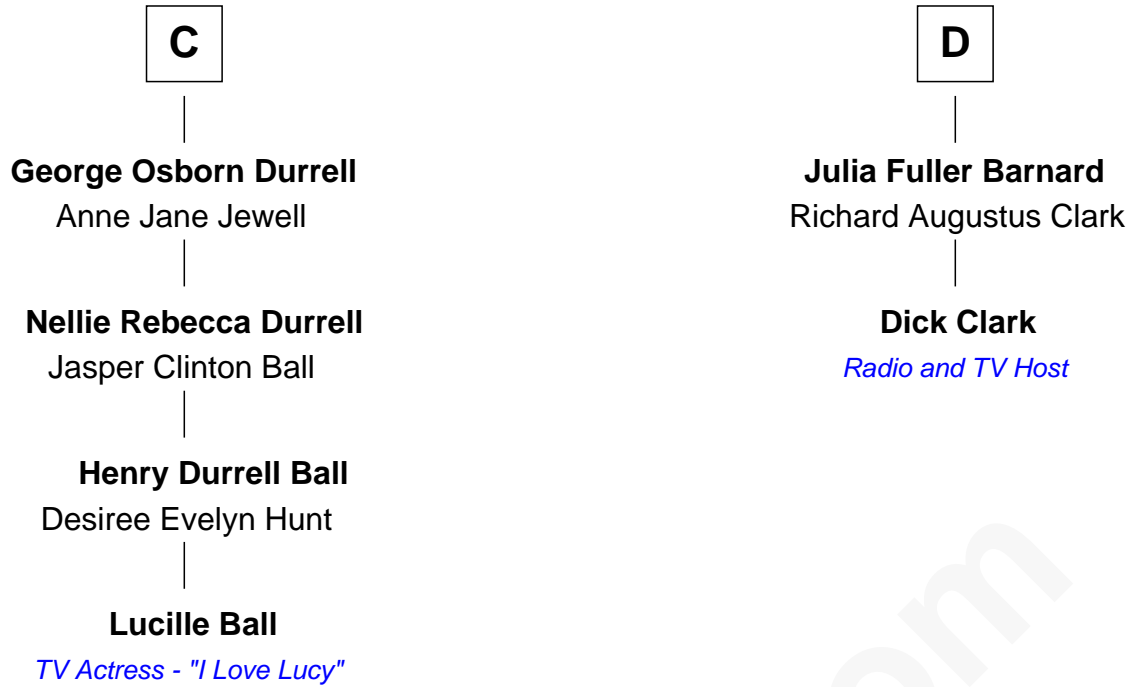

# FamousKin.com Relationship Chart of

**Lucille Ball**

*TV Actress - "I Love Lucy"*

18th cousin 2 times removed of

**Dick Clark**

*Radio and TV Host*

**Sir Thomas de Beauchamp**

Katherine de Mortimer

FamousKin.com