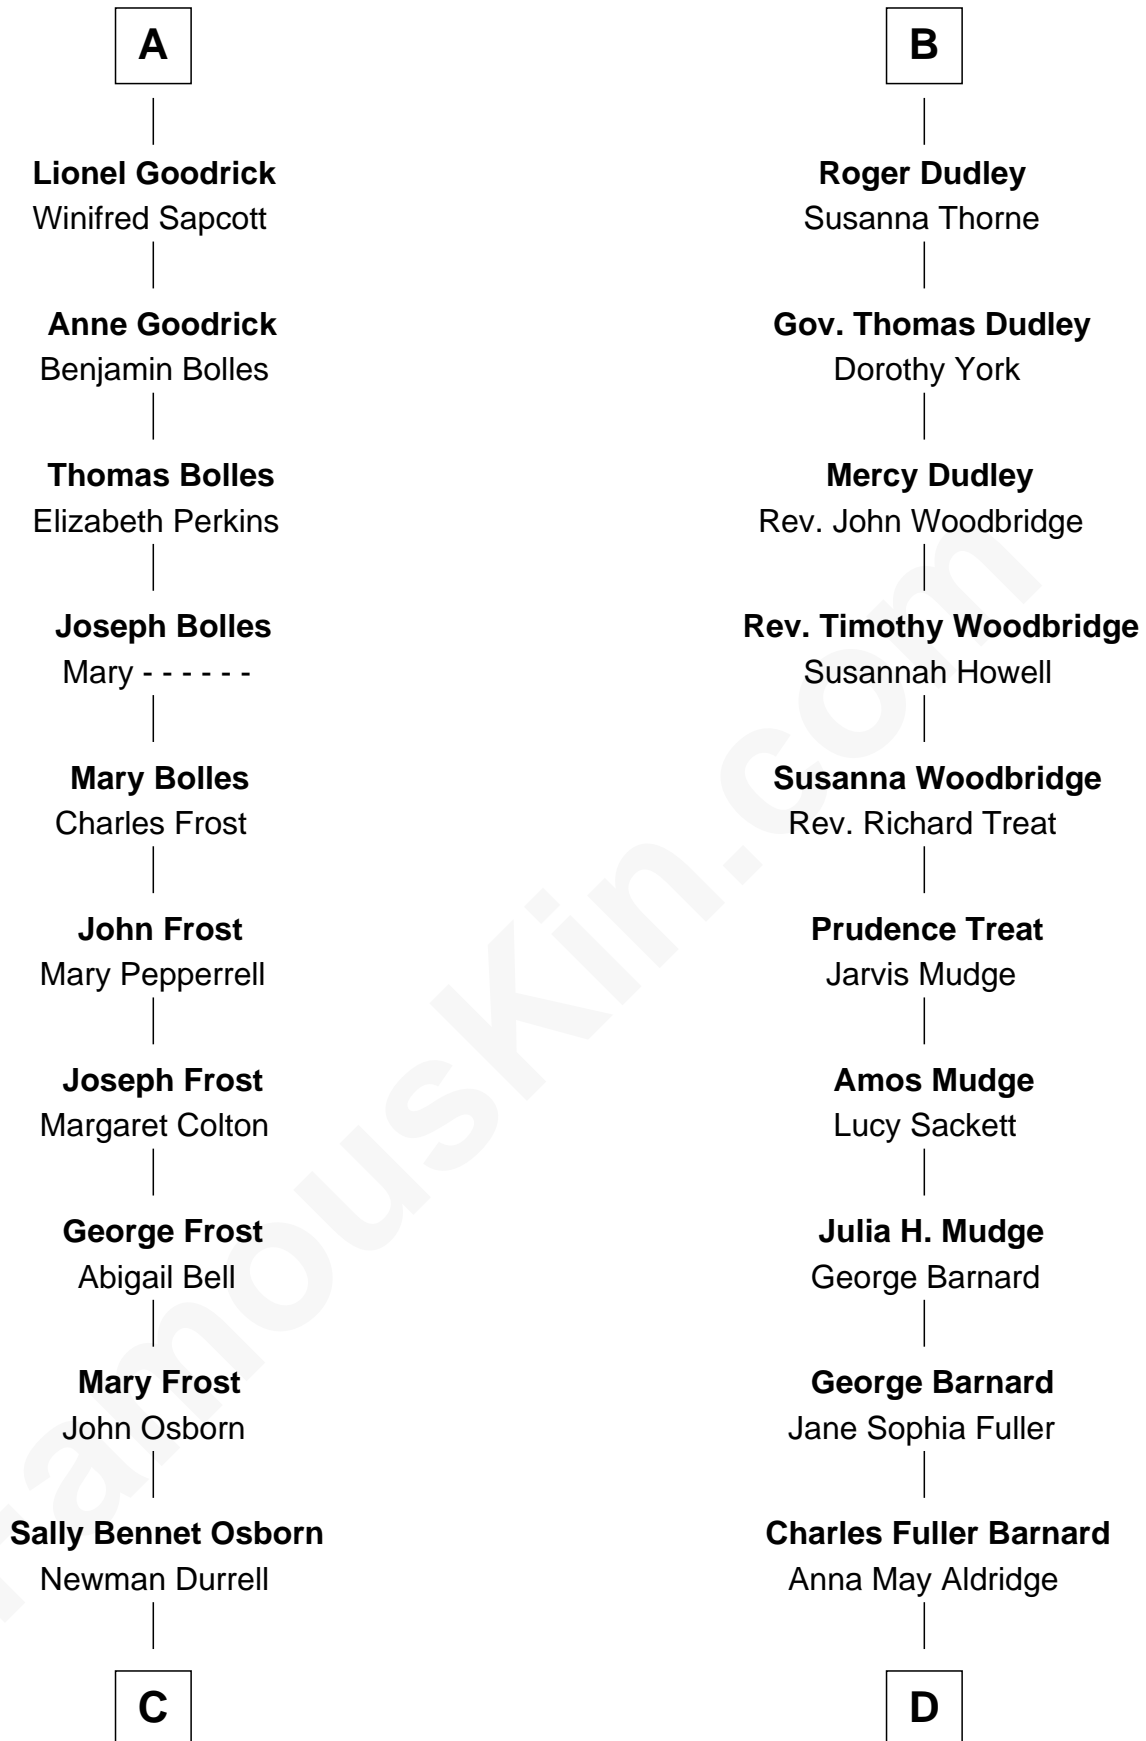

FamousKin.com Relationship Chart of

Lucille Ball

TV Actress - "I Love Lucy"

18th cousin 2 times removed of

Dick Clark

Radio and TV Host

FamousKin.com