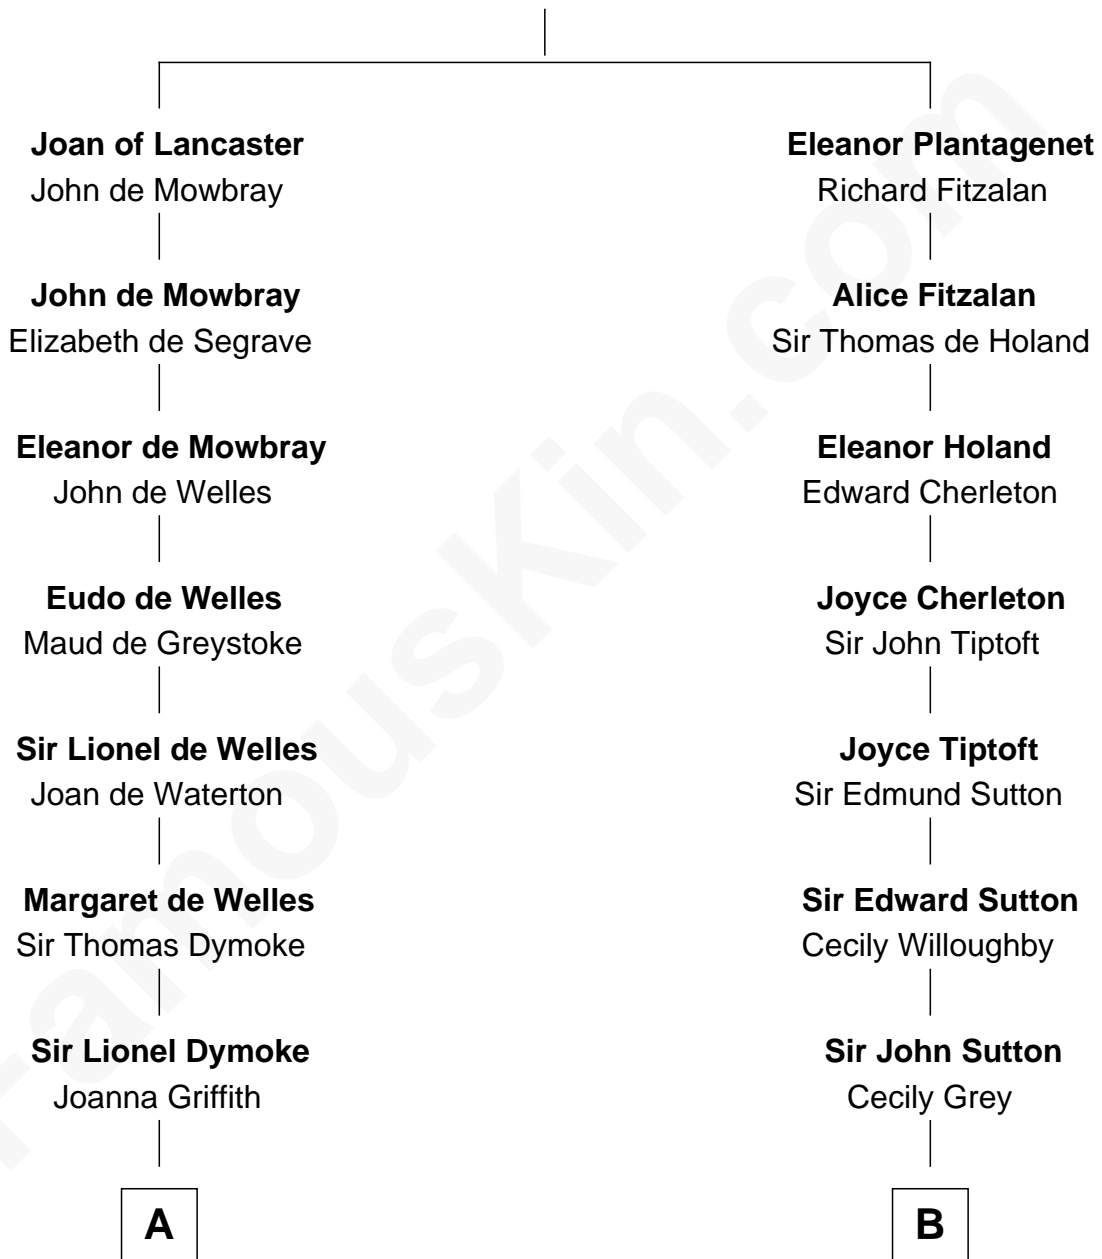

FamousKin.com Relationship Chart of

Lucille Ball

TV Actress - "I Love Lucy"

19th cousin 2 times removed of

Dick Clark

Radio and TV Host

Henry Plantagenet

Maud de Chaworth