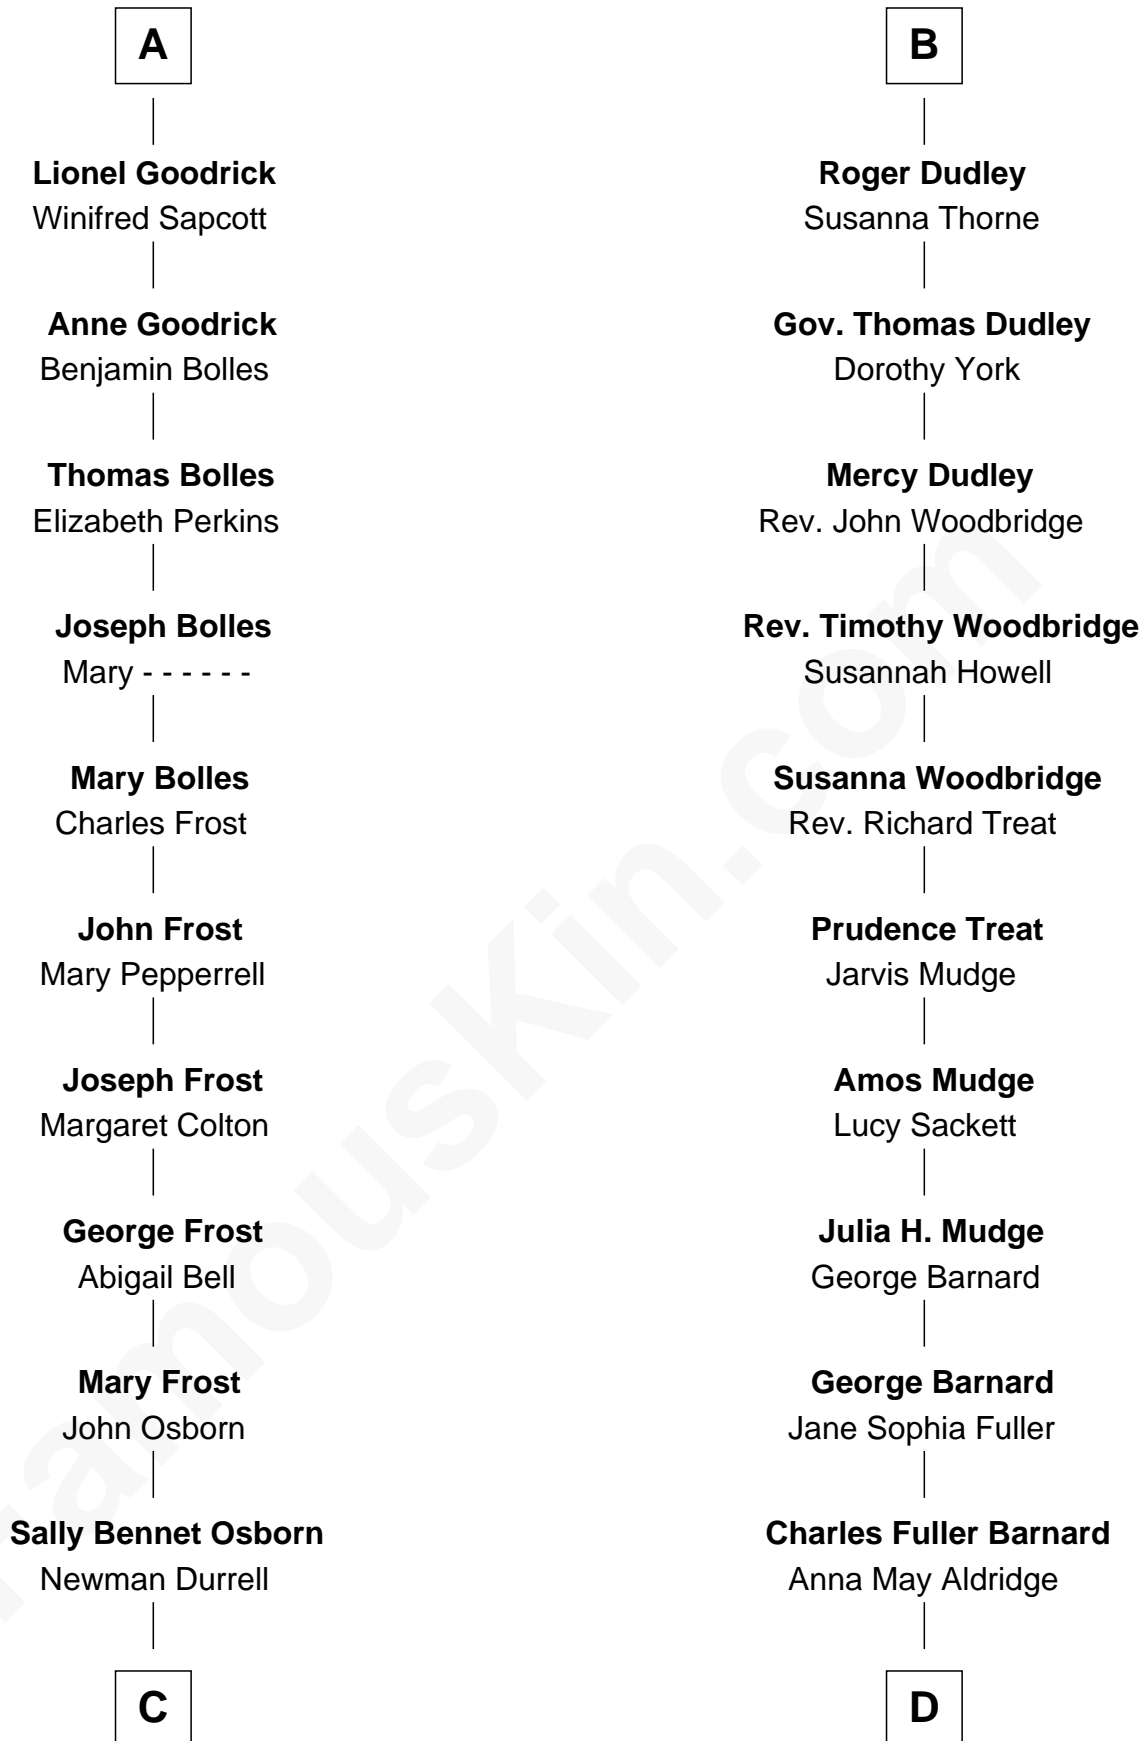

FamousKin.com Relationship Chart of

Lucille Ball

TV Actress - "I Love Lucy"

18th cousin 2 times removed of

Dick Clark

Radio and TV Host

Sir Henry de Percy

Idoine de Clifford

FamousKin.com