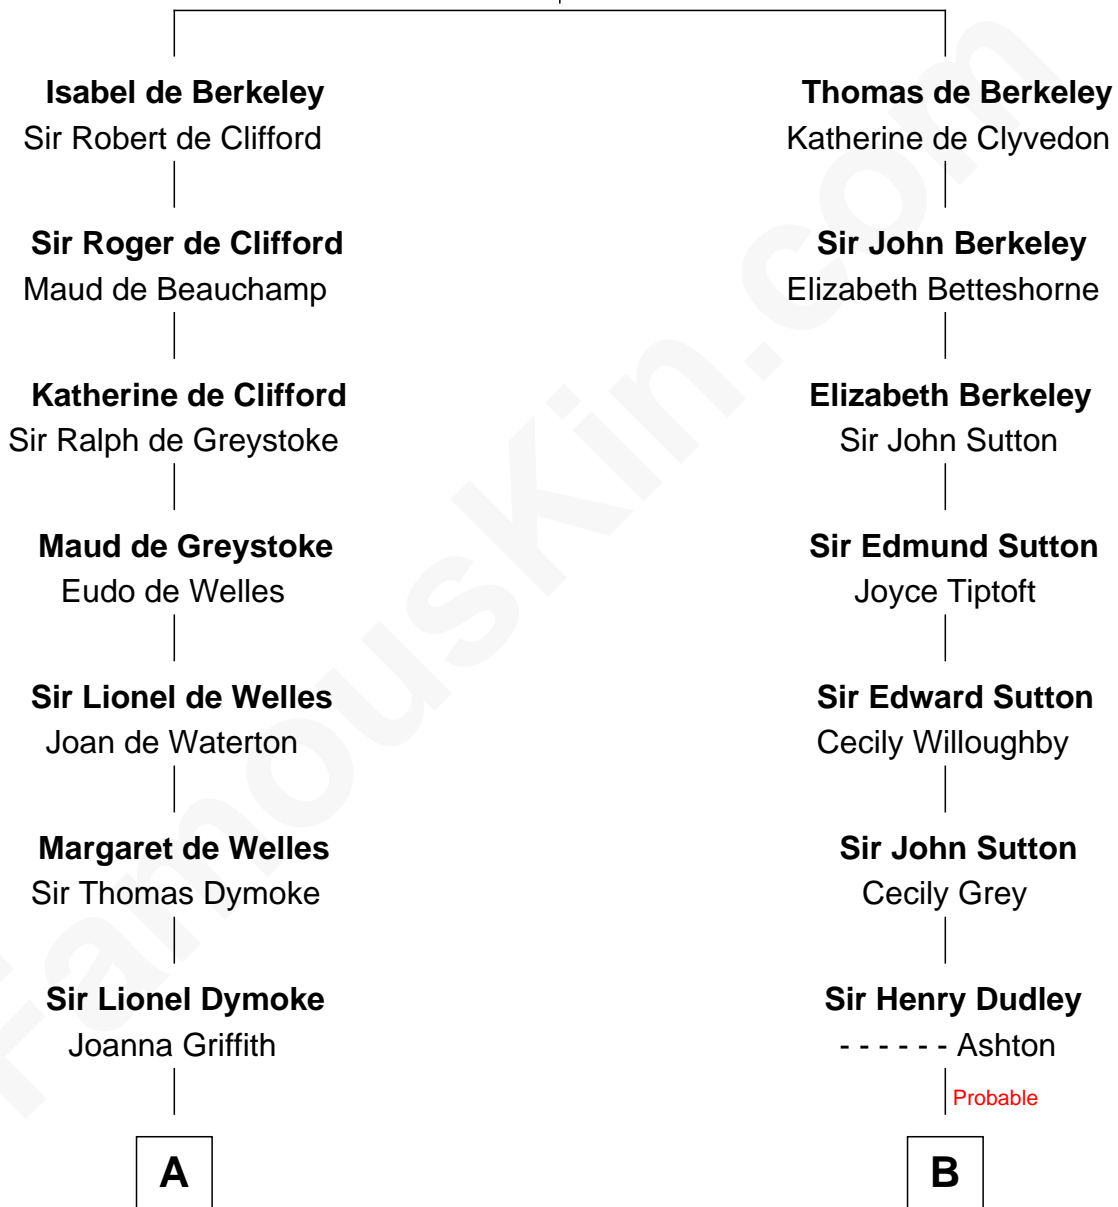

# FamousKin.com Relationship Chart of

**Lucille Ball**

*TV Actress - "I Love Lucy"*

18th cousin 3 times removed of

**Dick Clark**

*Radio and TV Host*

**Sir Maurice de Berkeley**

Eve la Zouche

**C**

**Sally Bennet Osborn**

Newman Durrell

**George Osborn Durrell**

Anne Jane Jewell

**Nellie Rebecca Durrell**

Jasper Clinton Ball

**Henry Durrell Ball**

Desiree Evelyn Hunt

**Lucille Ball**

*TV Actress - "I Love Lucy"*

**D**

**Julia Fuller Barnard**

Richard Augustus Clark

**Dick Clark**

*Radio and TV Host*