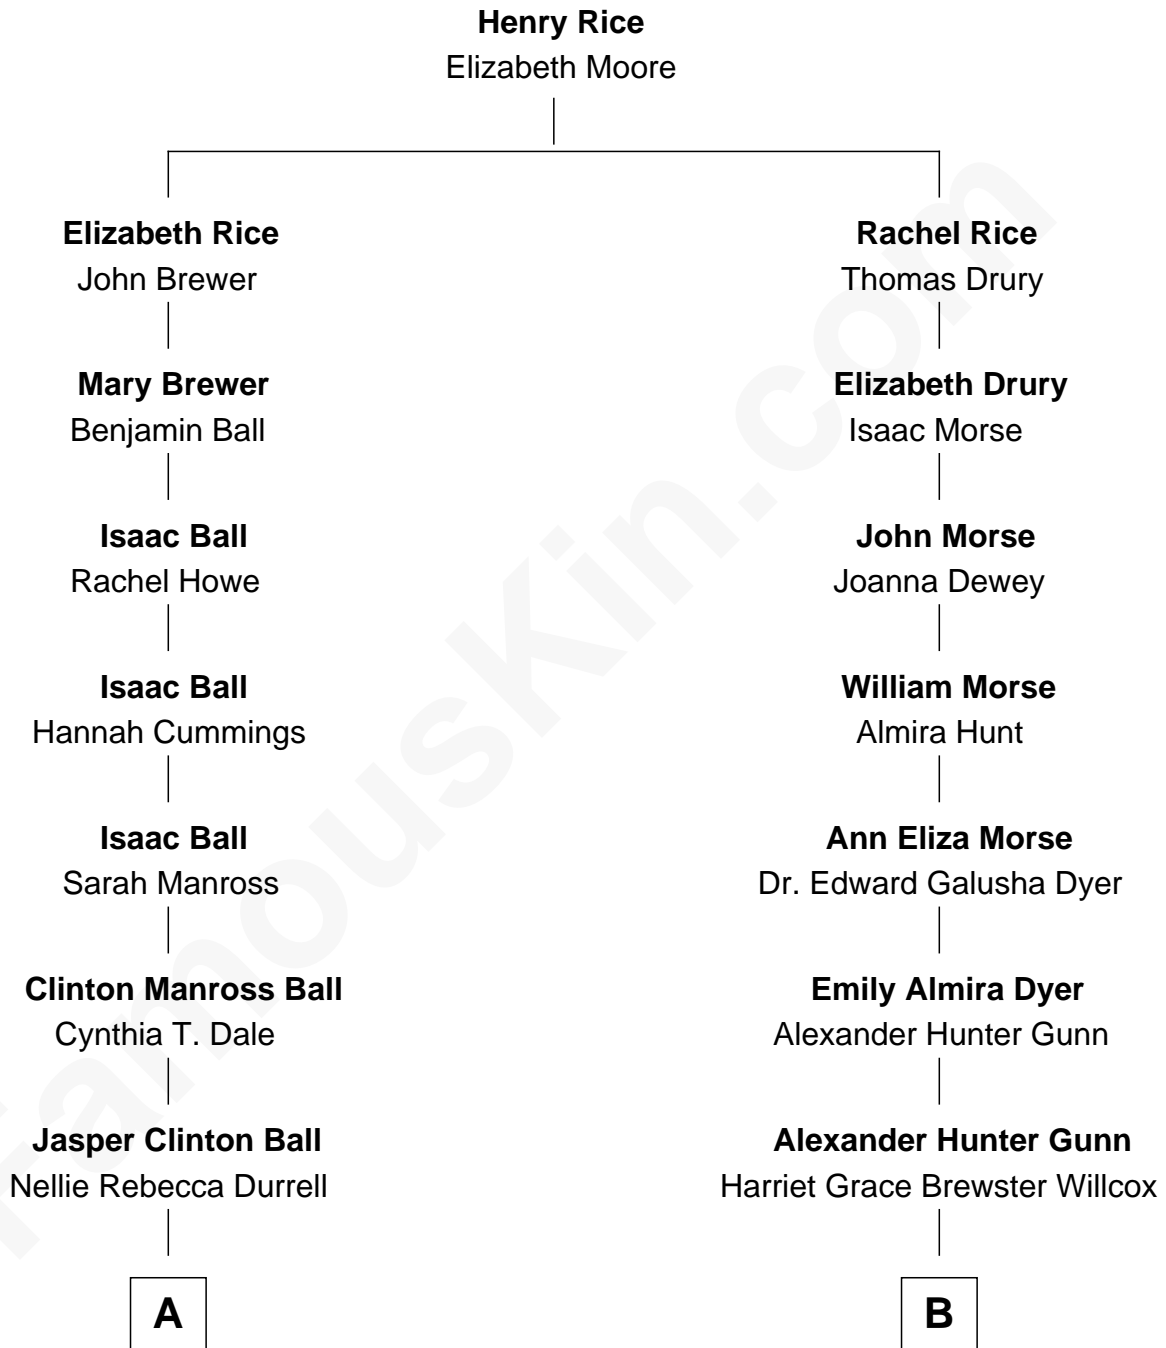

FamousKin.com Relationship Chart of

Lucille Ball

TV Actress - "I Love Lucy"

8th cousin 1 time removed of

Elisabeth Shue

TV and Movie Actress

A

Henry Durrell Ball
Desiree Evelyn Hunt

Lucille Ball
TV Actress - "I Love Lucy"

B

Mary Brewster Gunn
Adoniram Judson Wells

Anne Brewster Wells
James William Shue

Elisabeth Shue
TV and Movie Actress

FamousKin.com