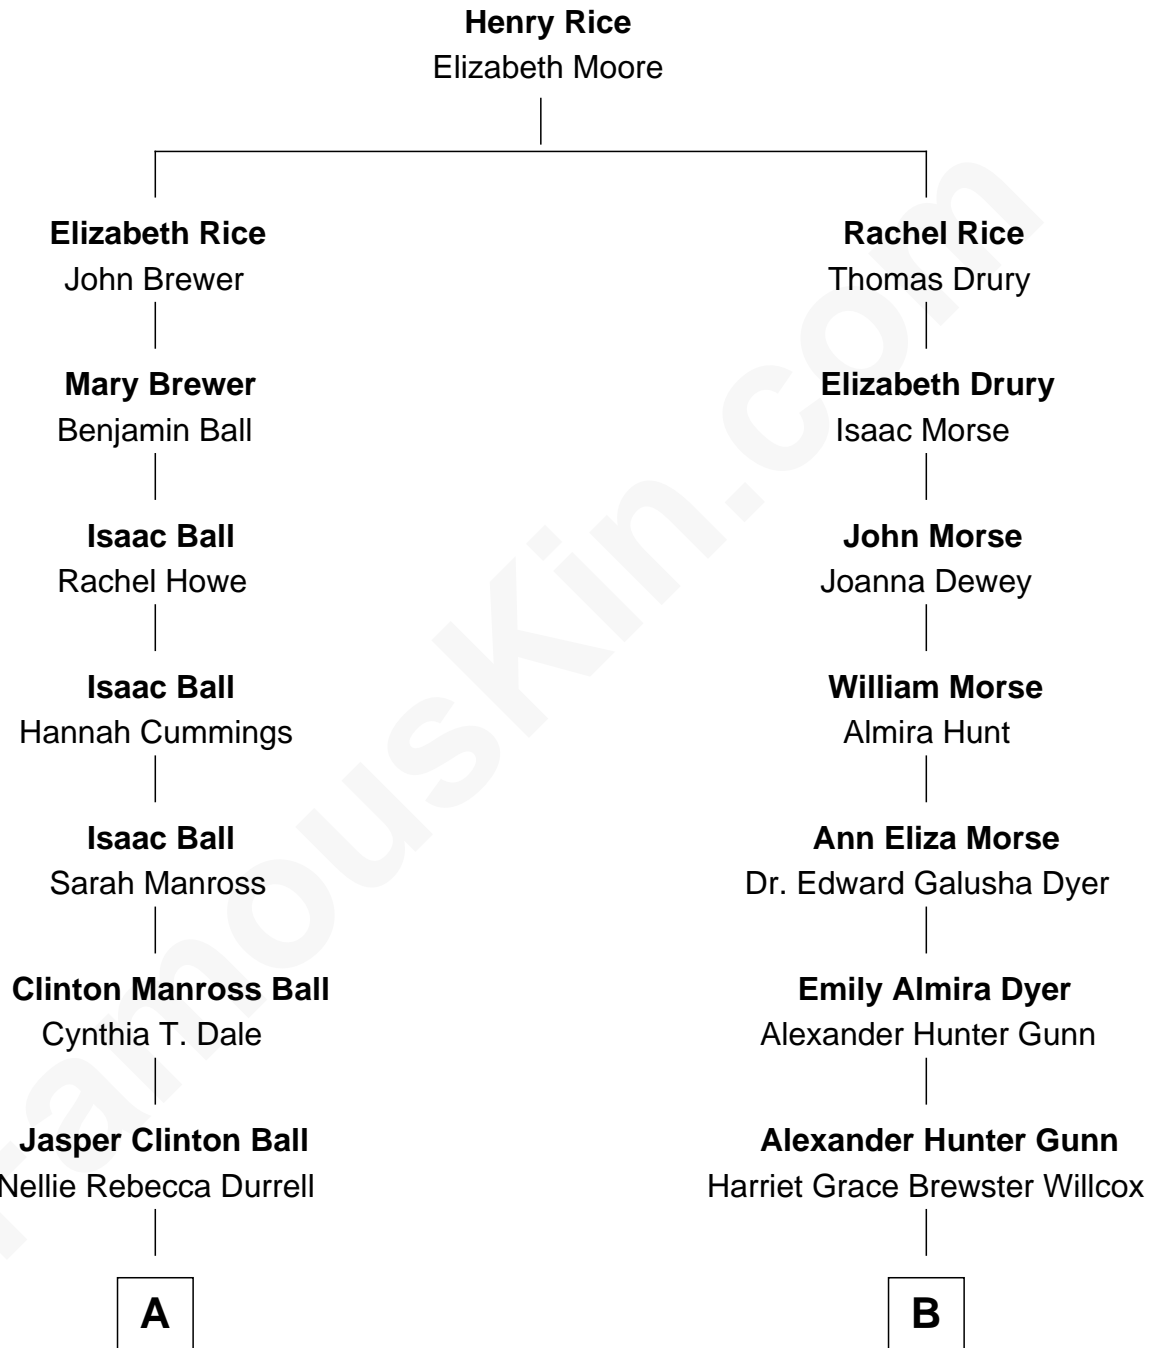

FamousKin.com Relationship Chart of

Lucille Ball

TV Actress - "I Love Lucy"

8th cousin 1 time removed of

Andrew Shue

TV Actor

A

Henry Durrell Ball
Desiree Evelyn Hunt

Lucille Ball
TV Actress - "I Love Lucy"

B

Mary Brewster Gunn
Adoniram Judson Wells

Anne Brewster Wells
James William Shue

Andrew Shue
TV Actor

FamousKin.com