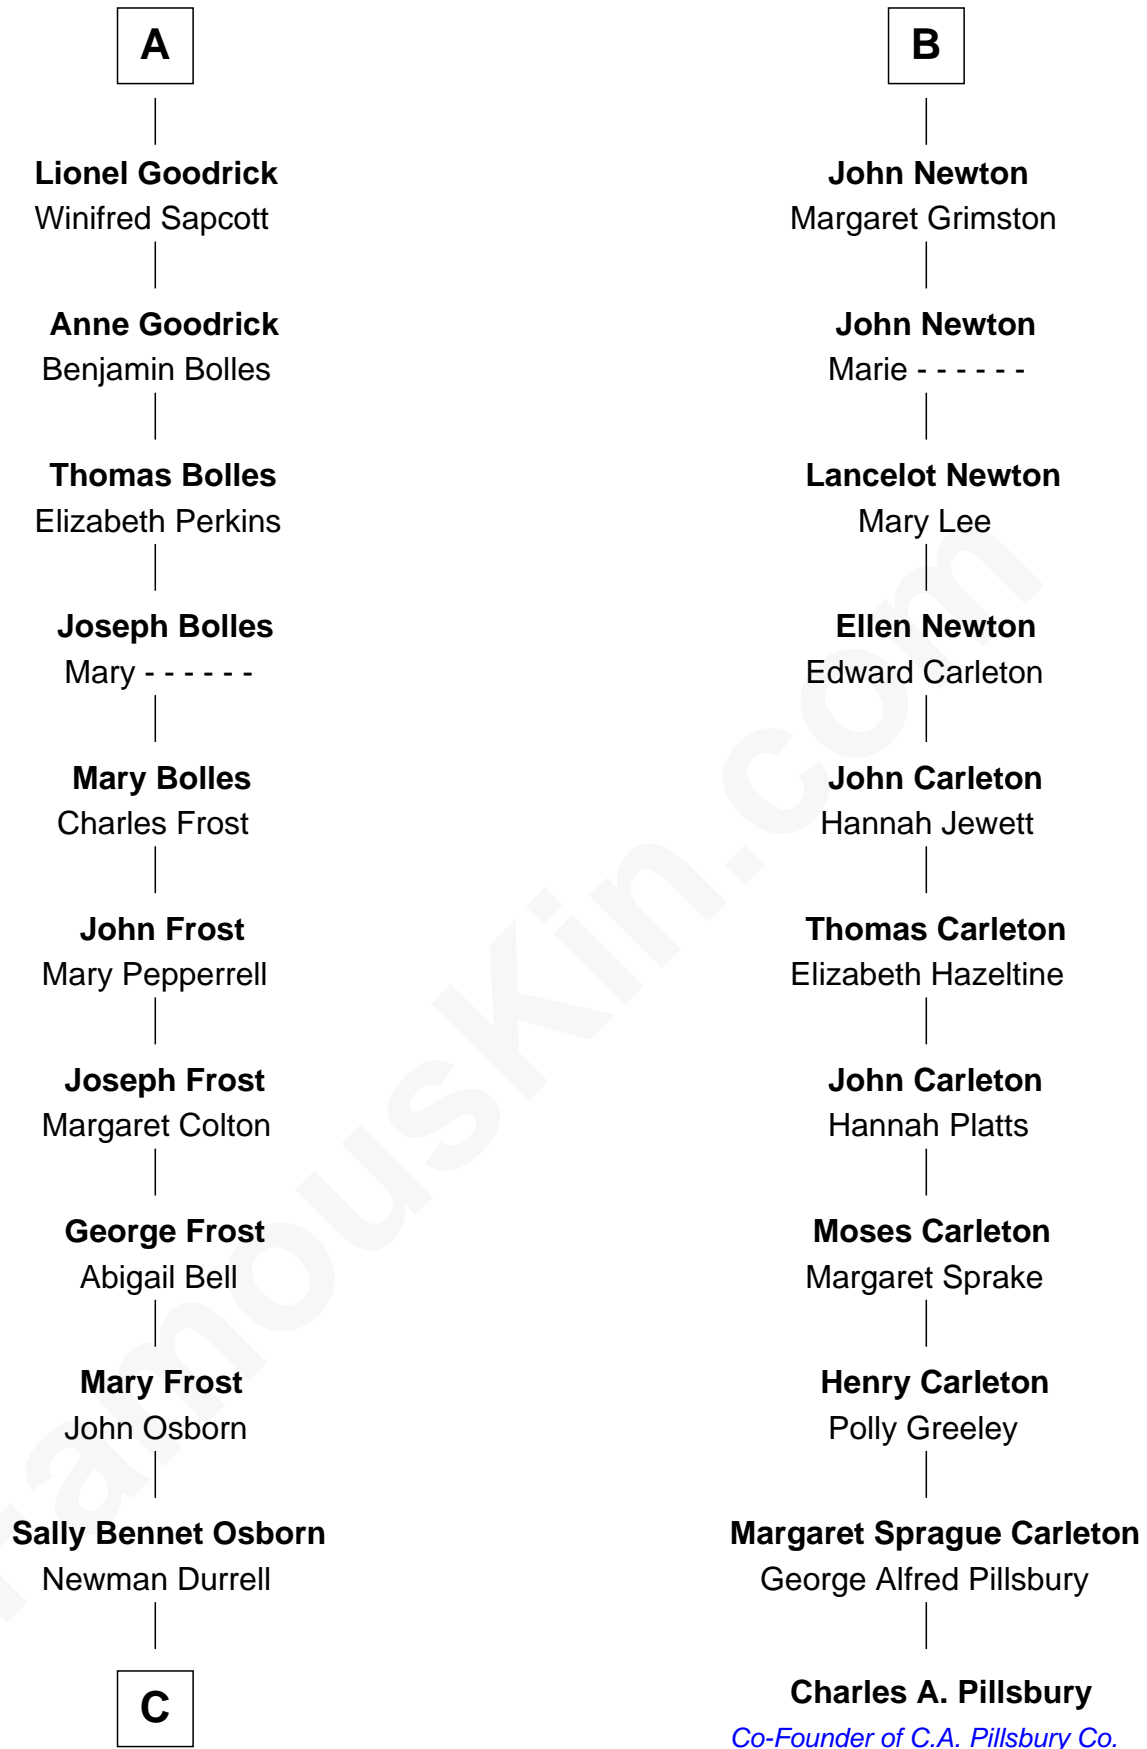

FamousKin.com

Relationship Chart of

Lucille Ball

TV Actress - "I Love Lucy"

17th cousin 3 times removed of

Charles A. Pillsbury

Co-Founder of C.A. Pillsbury Co.

C

George Osborn Durrell

Anne Jane Jewell

Nellie Rebecca Durrell

Jasper Clinton Ball

Henry Durrell Ball

Desiree Evelyn Hunt

Lucille Ball

TV Actress - "I Love Lucy"