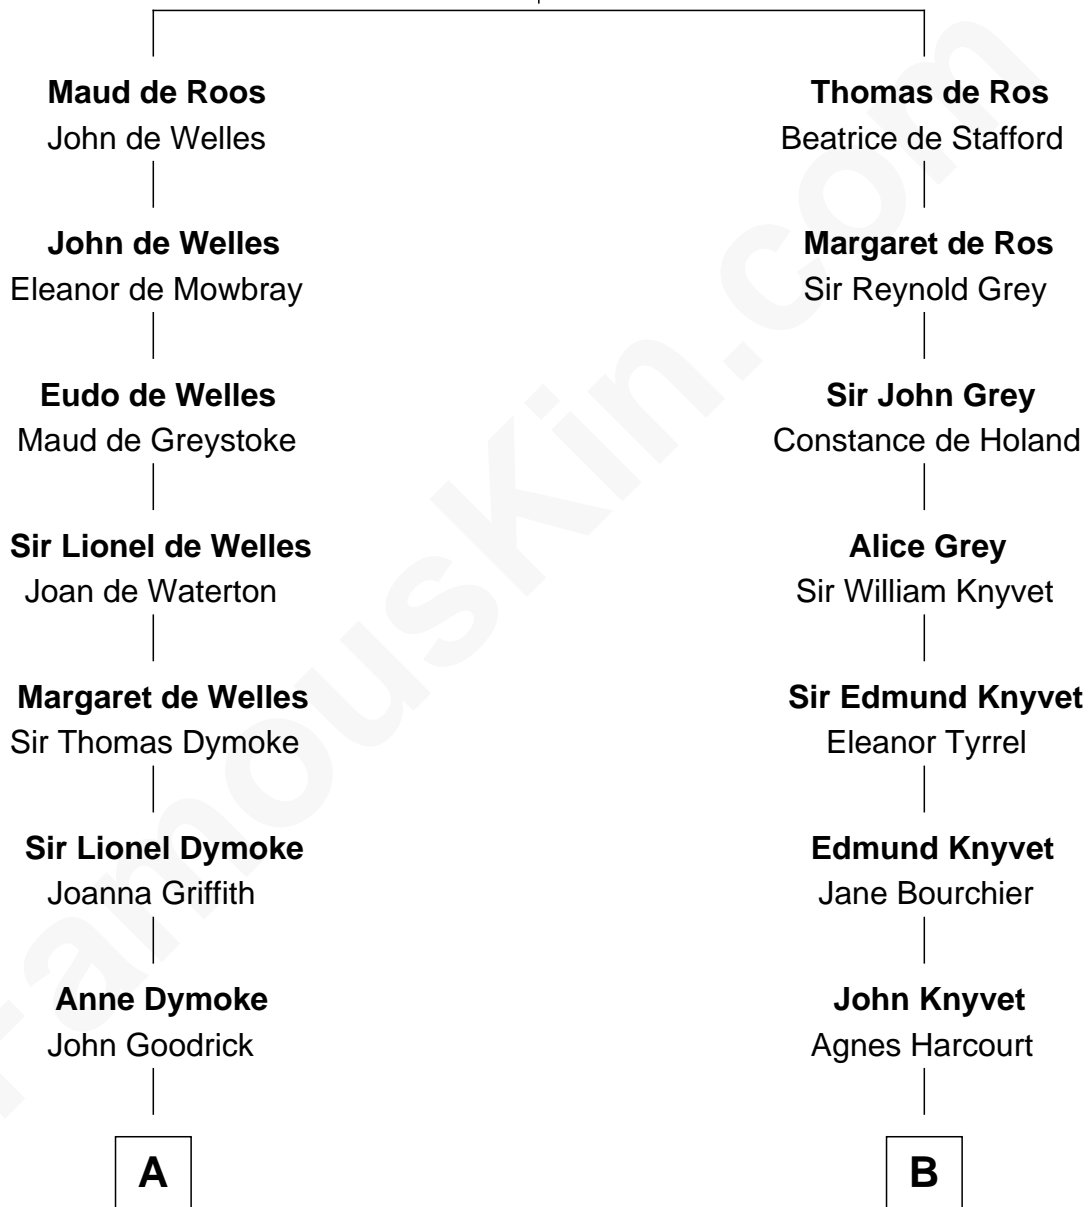

FamousKin.com

Relationship Chart of

Lucille Ball

TV Actress - "I Love Lucy"

20th cousin 1 time removed of

Carly Fiorina

CEO of Hewlett-Packard

Sir William de Ros
Margery de Badlesmere

C

George Osborn Durrell

Anne Jane Jewell

Nellie Rebecca Durrell

Jasper Clinton Ball

Henry Durrell Ball

Desiree Evelyn Hunt

Lucille Ball

TV Actress - "I Love Lucy"

D

Margaret Isabella Walker

Heinrich Weber

John Walker Weber

Maude Graves

Cara Carleton Weber

Harold Marvin Sneed