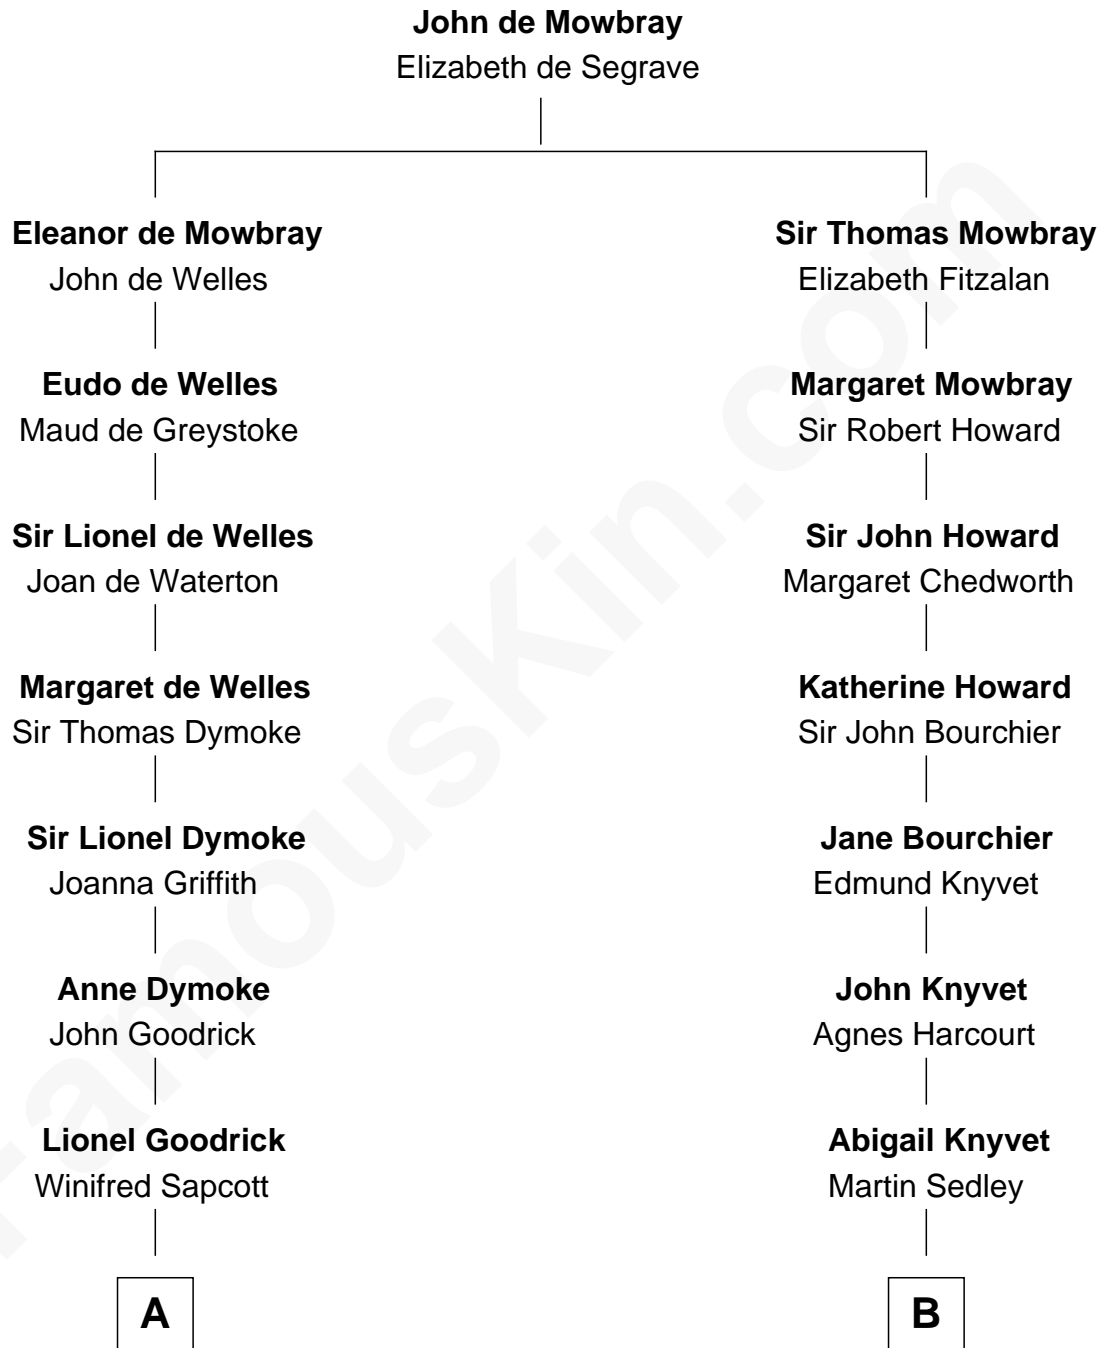

FamousKin.com

Relationship Chart of

Lucille Ball

TV Actress - "I Love Lucy"

19th cousin 1 time removed of

Carly Fiorina

CEO of Hewlett-Packard

C

Nellie Rebecca Durrell

Jasper Clinton Ball

Henry Durrell Ball

Desiree Evelyn Hunt

Lucille Ball

TV Actress - "I Love Lucy"

D

John Walker Weber