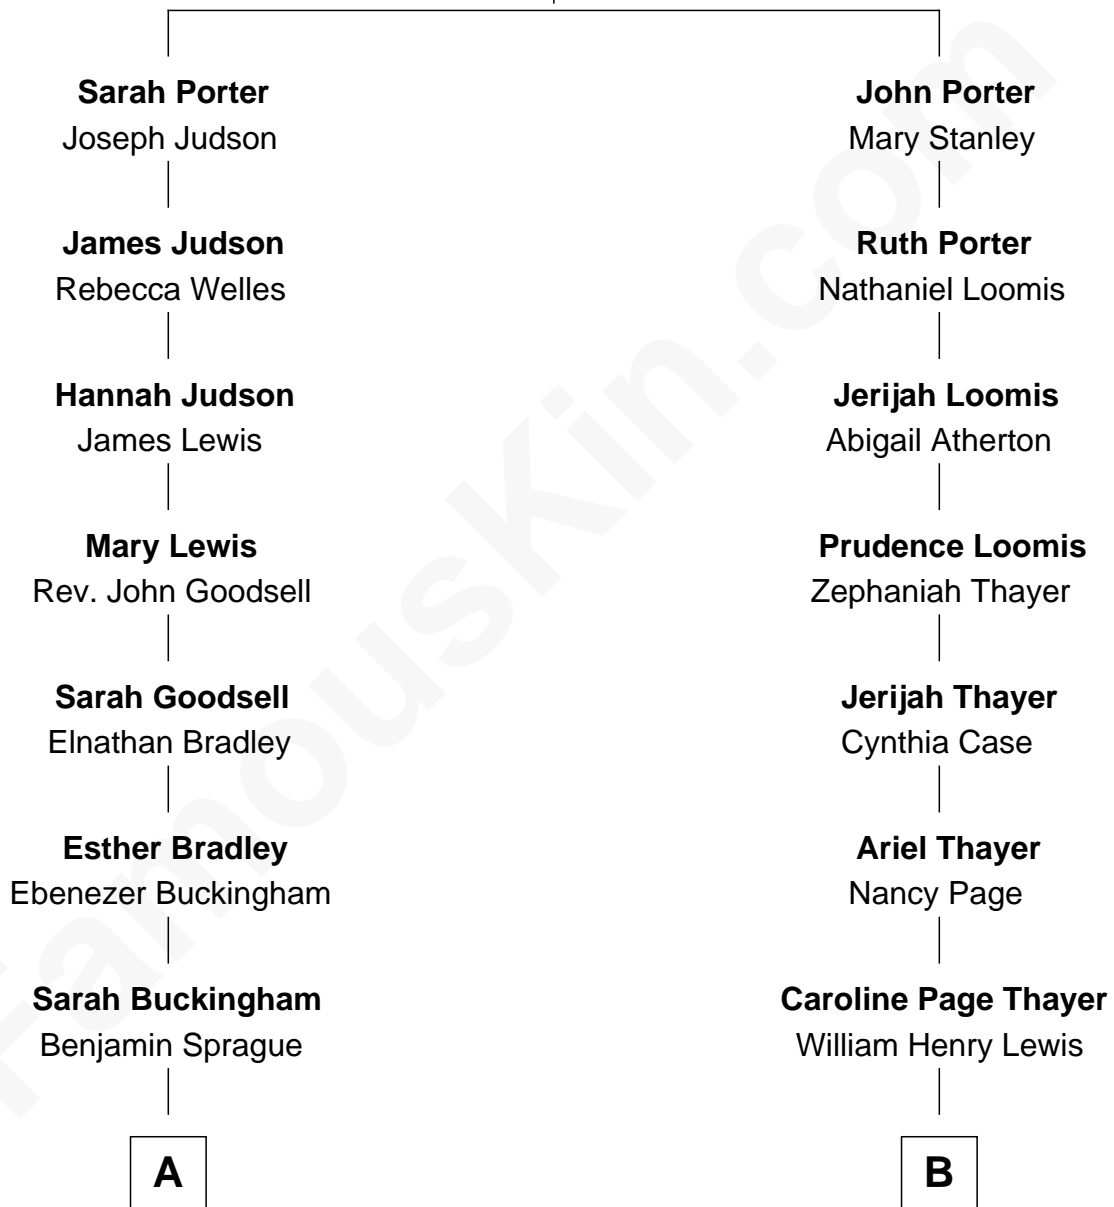

FamousKin.com

Relationship Chart of

Lucille Ball

TV Actress - "I Love Lucy"

10th cousin 1 time removed of

David Hyde Pierce

Stage, TV, and Movie Actor

John Porter

Anna White

A

James B. Sprague
Angeline S. Greene

Helen Sabina Sprague
William C Orcutt

Flora Belle Orcutt
Frederick Charles Hunt

Desiree Evelyn Hunt
Henry Durrell Ball

Lucille Ball
TV Actress - "I Love Lucy"

B

Mary Annie Lewis
George W. Hyde

Helen E. Hyde
Arthur J. Pierce

George Hyde Pierce
Laura Marie Hughes

David Hyde Pierce
Stage, TV, and Movie Actor