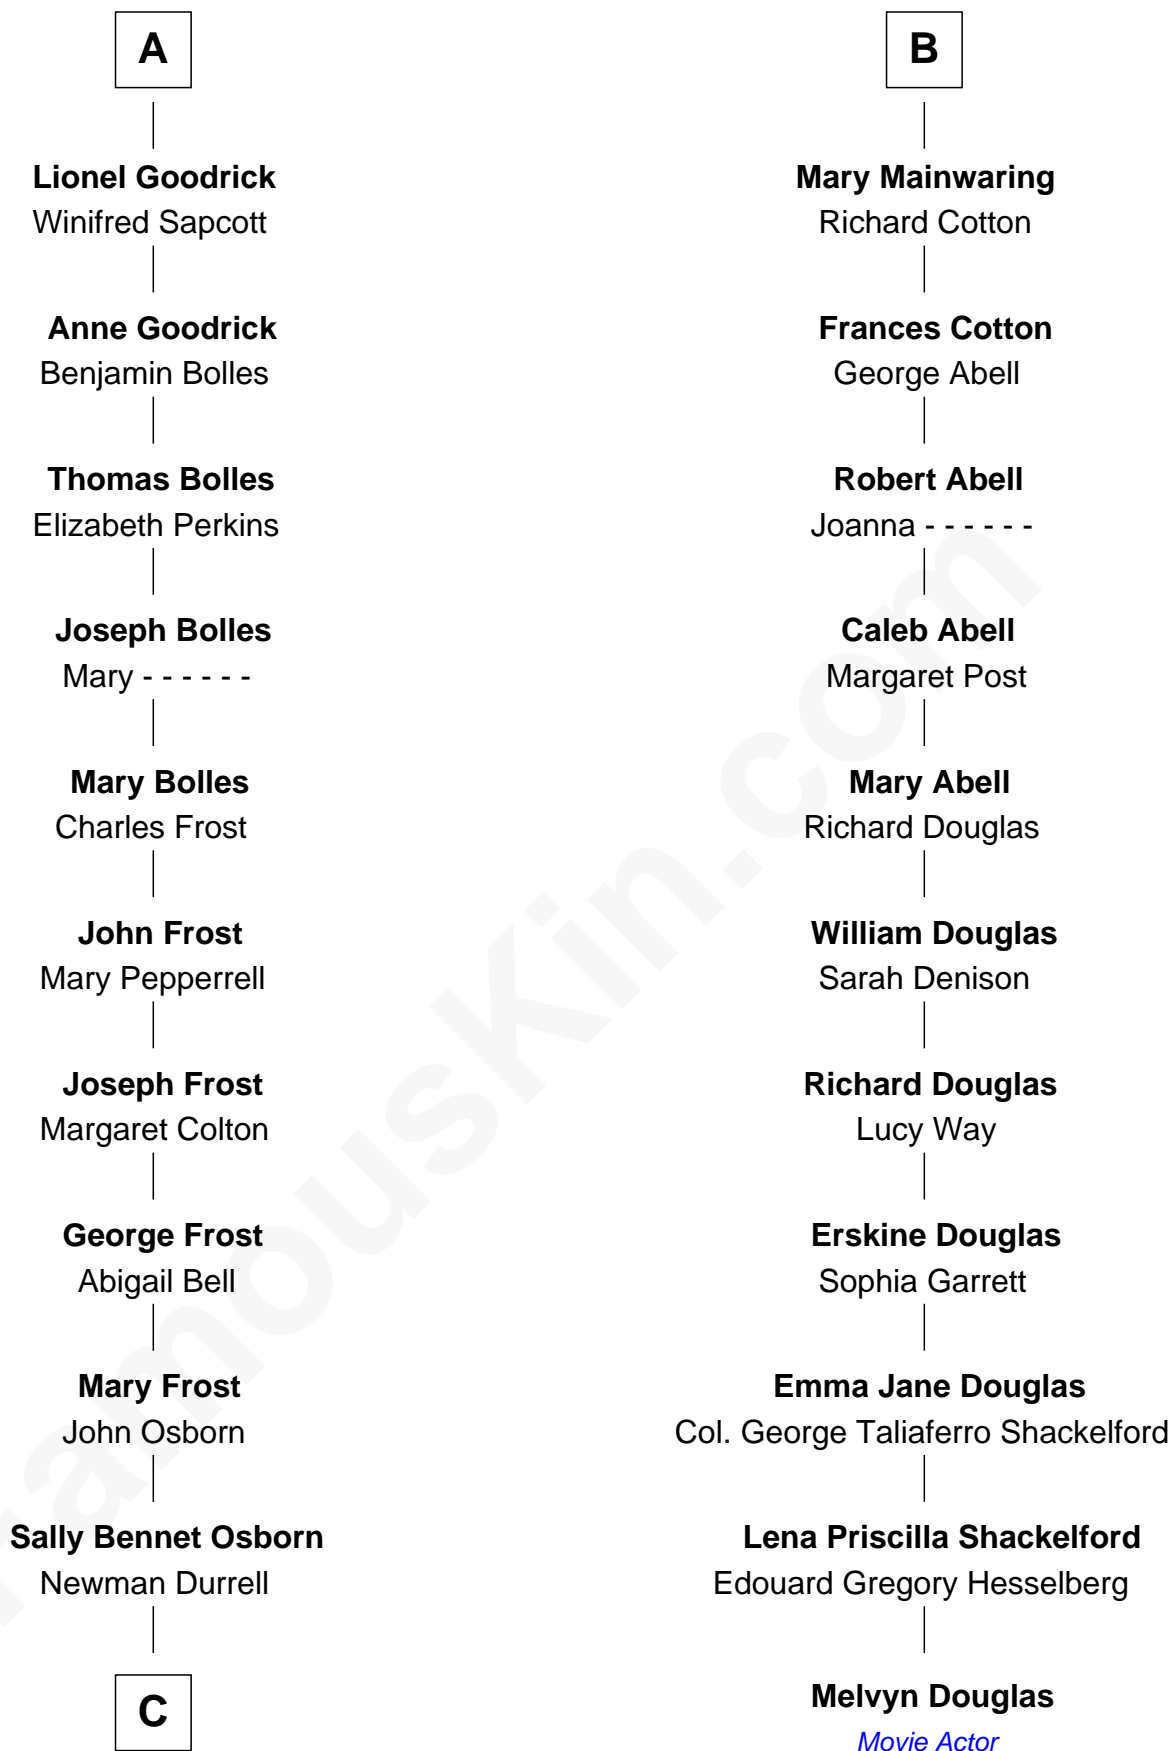

FamousKin.com

Relationship Chart of

Lucille Ball

TV Actress - "I Love Lucy"

17th cousin 3 times removed of

Melvyn Douglas
Movie Actor

Sir Thomas de Beauchamp
Katherine de Mortimer

C

George Osborn Durrell

Anne Jane Jewell

Nellie Rebecca Durrell

Jasper Clinton Ball

Henry Durrell Ball

Desiree Evelyn Hunt

Lucille Ball

TV Actress - "I Love Lucy"