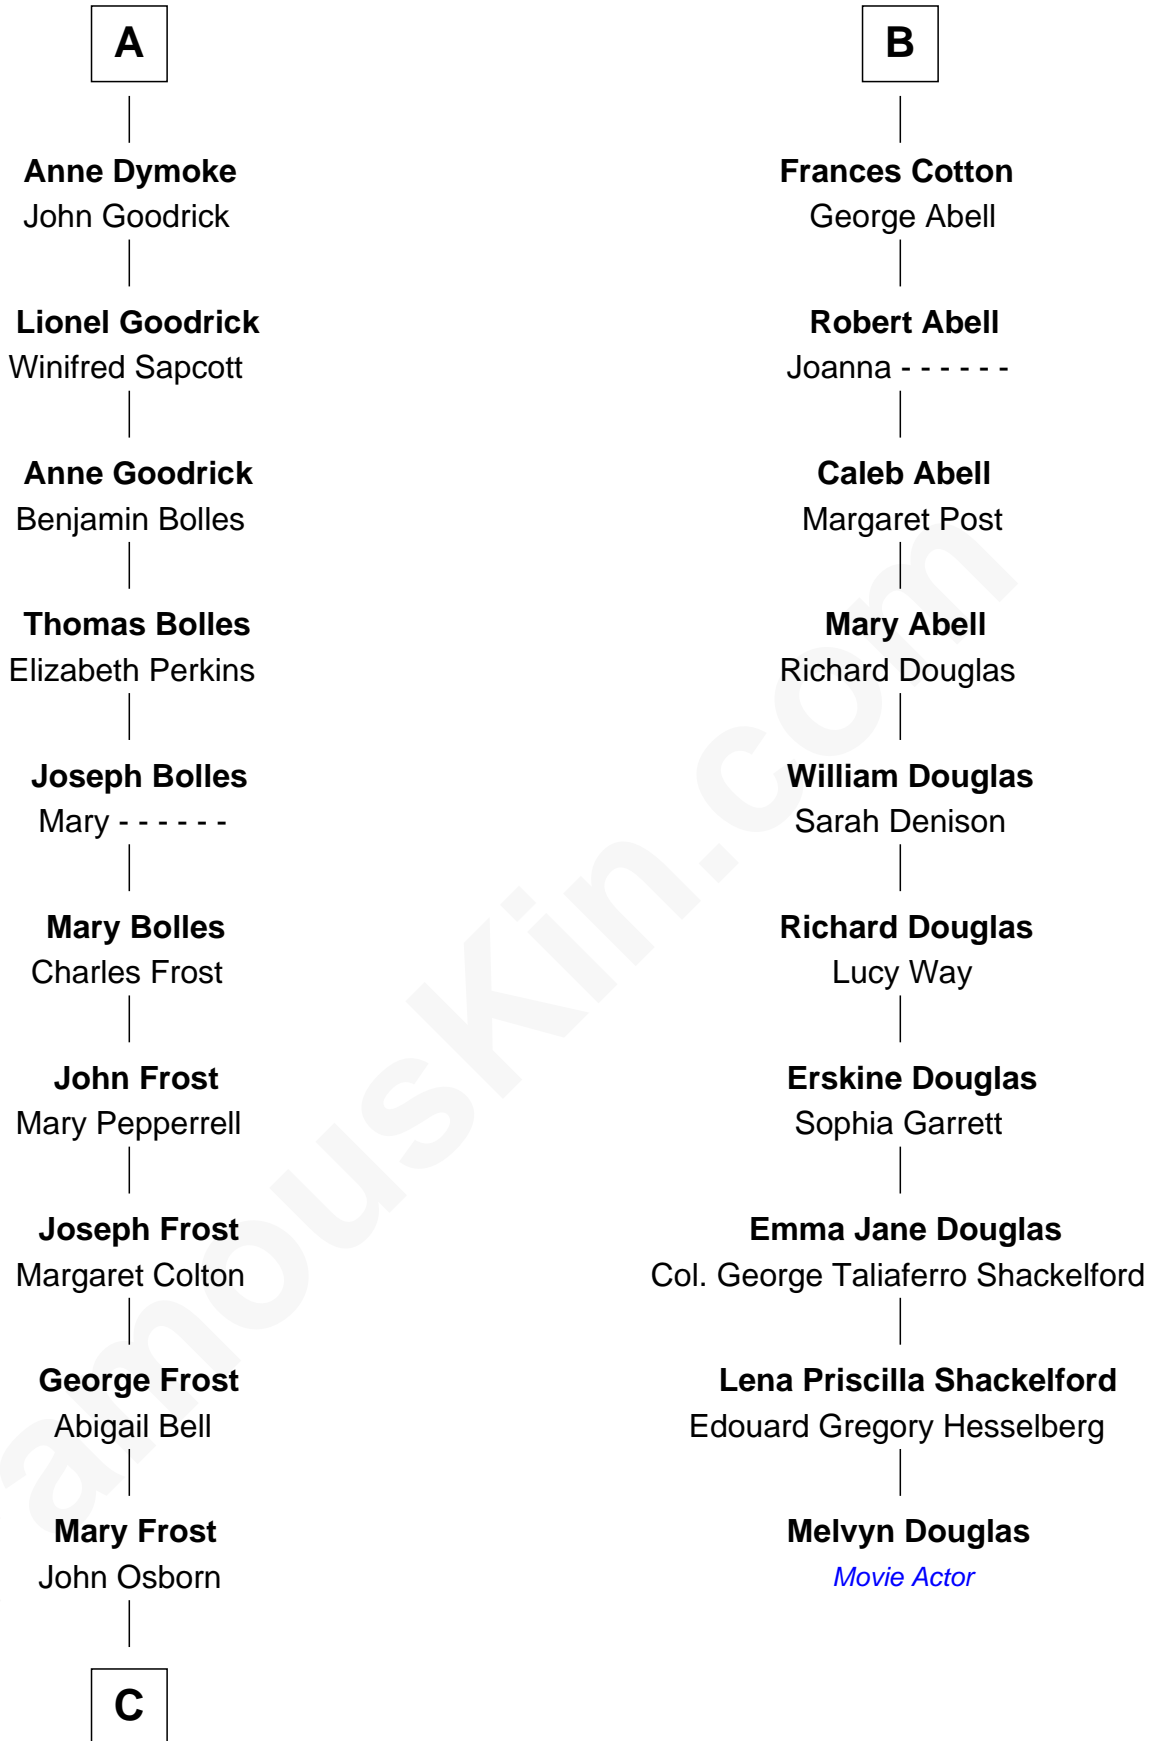

FamousKin.com Relationship Chart of

Lucille Ball

TV Actress - "I Love Lucy"

16th cousin 5 times removed of

Melvyn Douglas

Movie Actor

Sir Maurice de Berkeley

Eve la Zouche

C

—
Sally Bennet Osborn

Newman Durrell

—
George Osborn Durrell

Anne Jane Jewell

—
Nellie Rebecca Durrell

Jasper Clinton Ball

—
Henry Durrell Ball

Desiree Evelyn Hunt

—
Lucille Ball

TV Actress - "I Love Lucy"

FamousKin.com