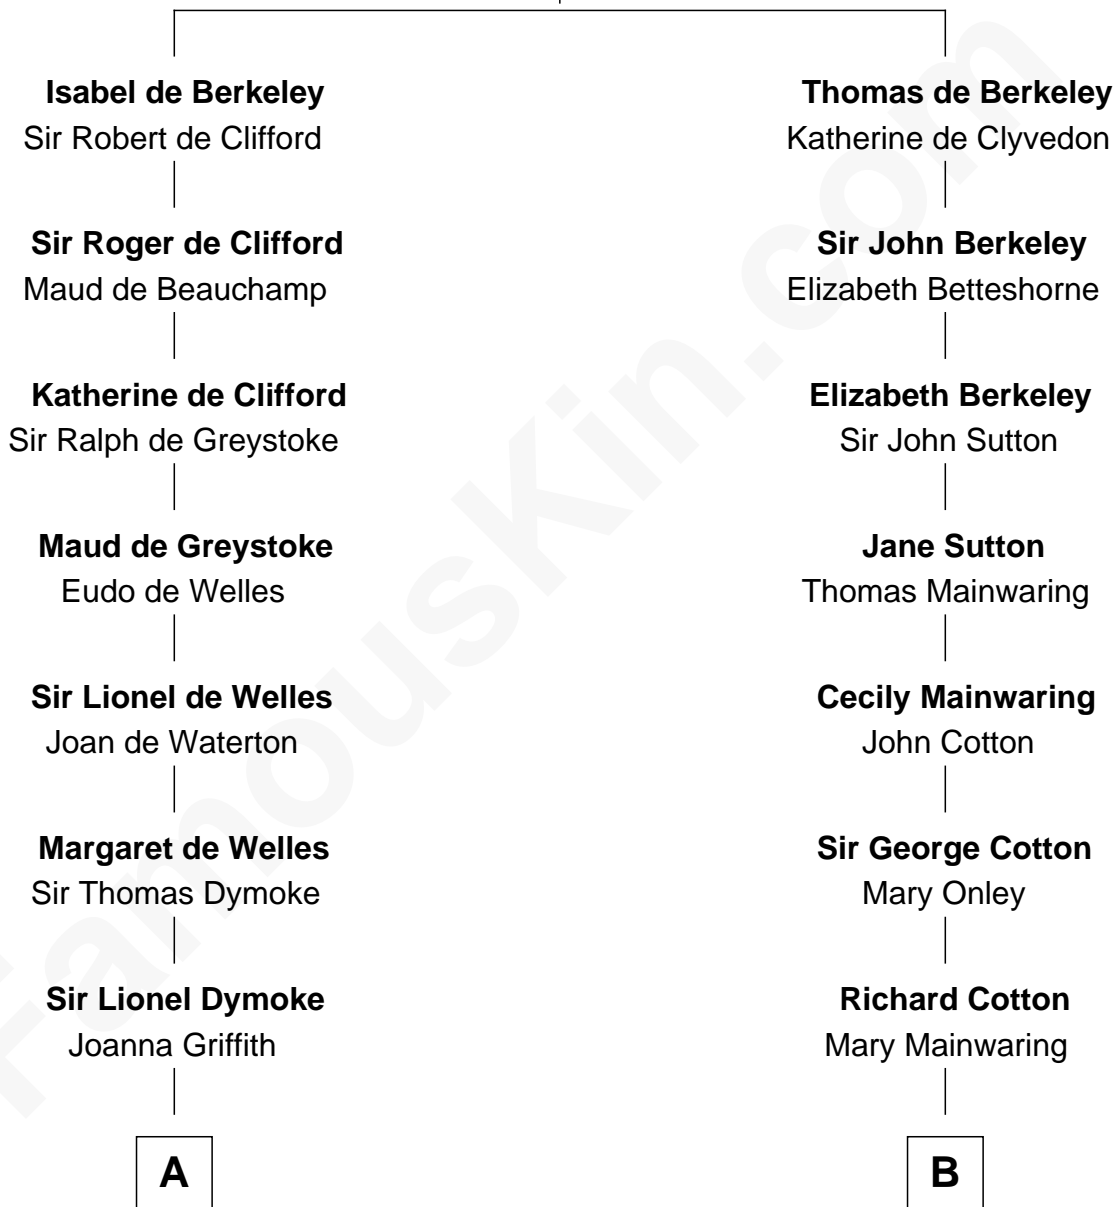

FamousKin.com Relationship Chart of

Lucille Ball

TV Actress - "I Love Lucy"

16th cousin 5 times removed of

Melvyn Douglas

Movie Actor

Sir Maurice de Berkeley

Eve la Zouche

C

—
Sally Bennet Osborn

Newman Durrell

—
George Osborn Durrell

Anne Jane Jewell

—
Nellie Rebecca Durrell

Jasper Clinton Ball

—
Henry Durrell Ball

Desiree Evelyn Hunt

—
Lucille Ball

TV Actress - "I Love Lucy"

FamousKin.com