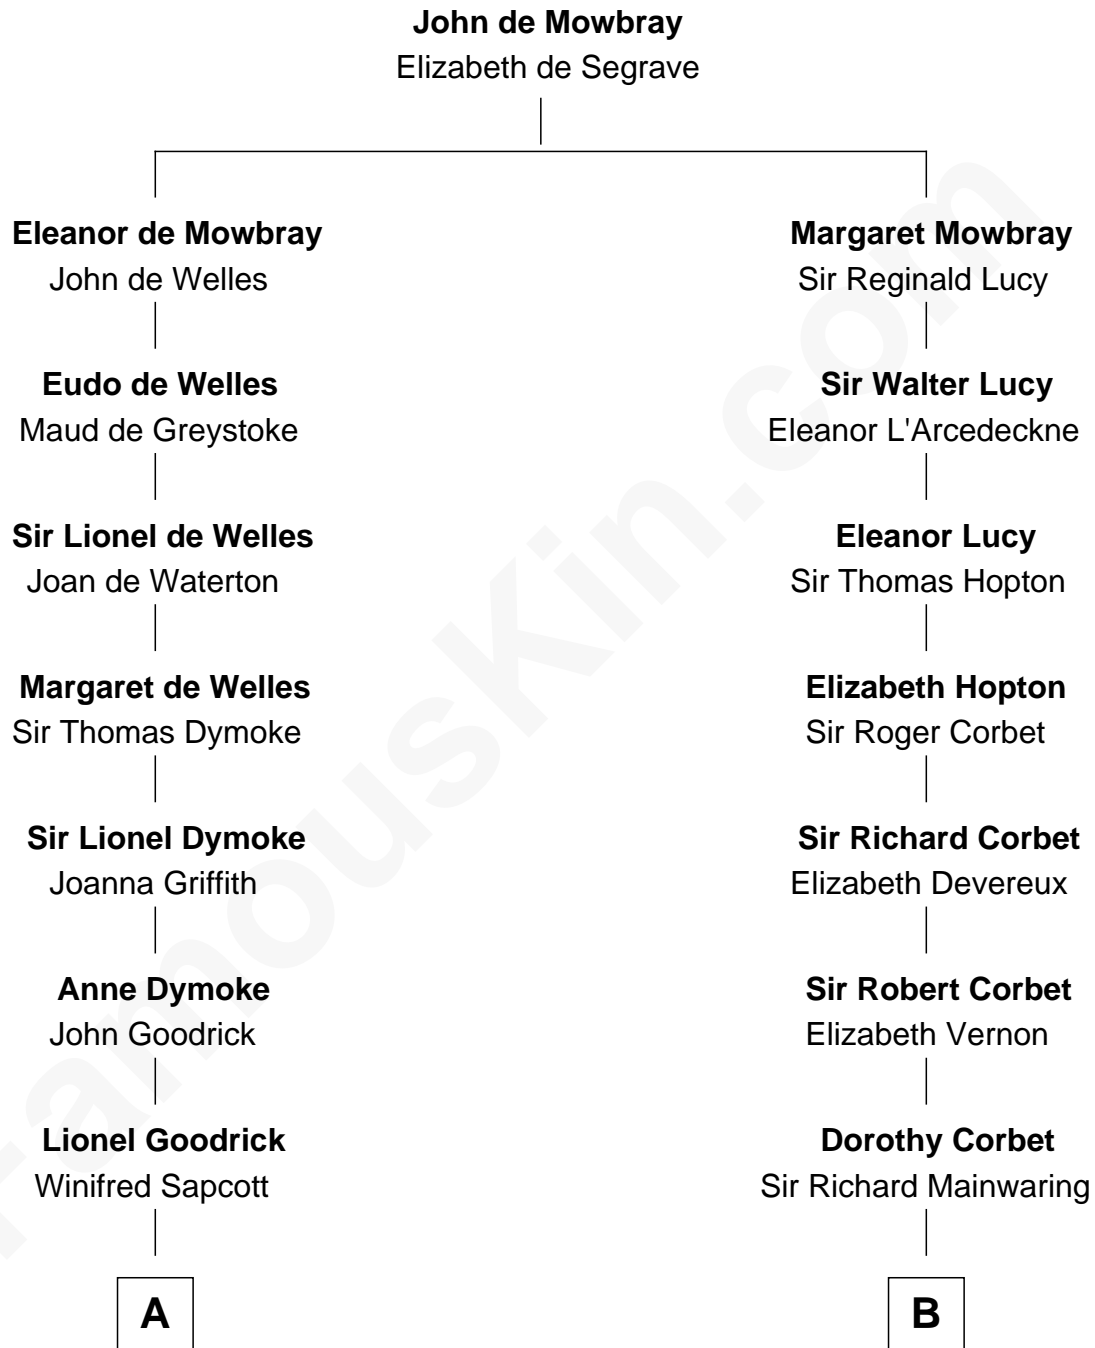

# FamousKin.com Relationship Chart of

**Lucille Ball**

*TV Actress - "I Love Lucy"*

18th cousin 1 time removed of

**Melvyn Douglas**

*Movie Actor*

**C**

**Nellie Rebecca Durrell**

Jasper Clinton Ball

**Henry Durrell Ball**

Desiree Evelyn Hunt

**Lucille Ball**

*TV Actress - "I Love Lucy"*

**D**

**Lena Priscilla Shackelford**

Edouard Gregory Hesselberg