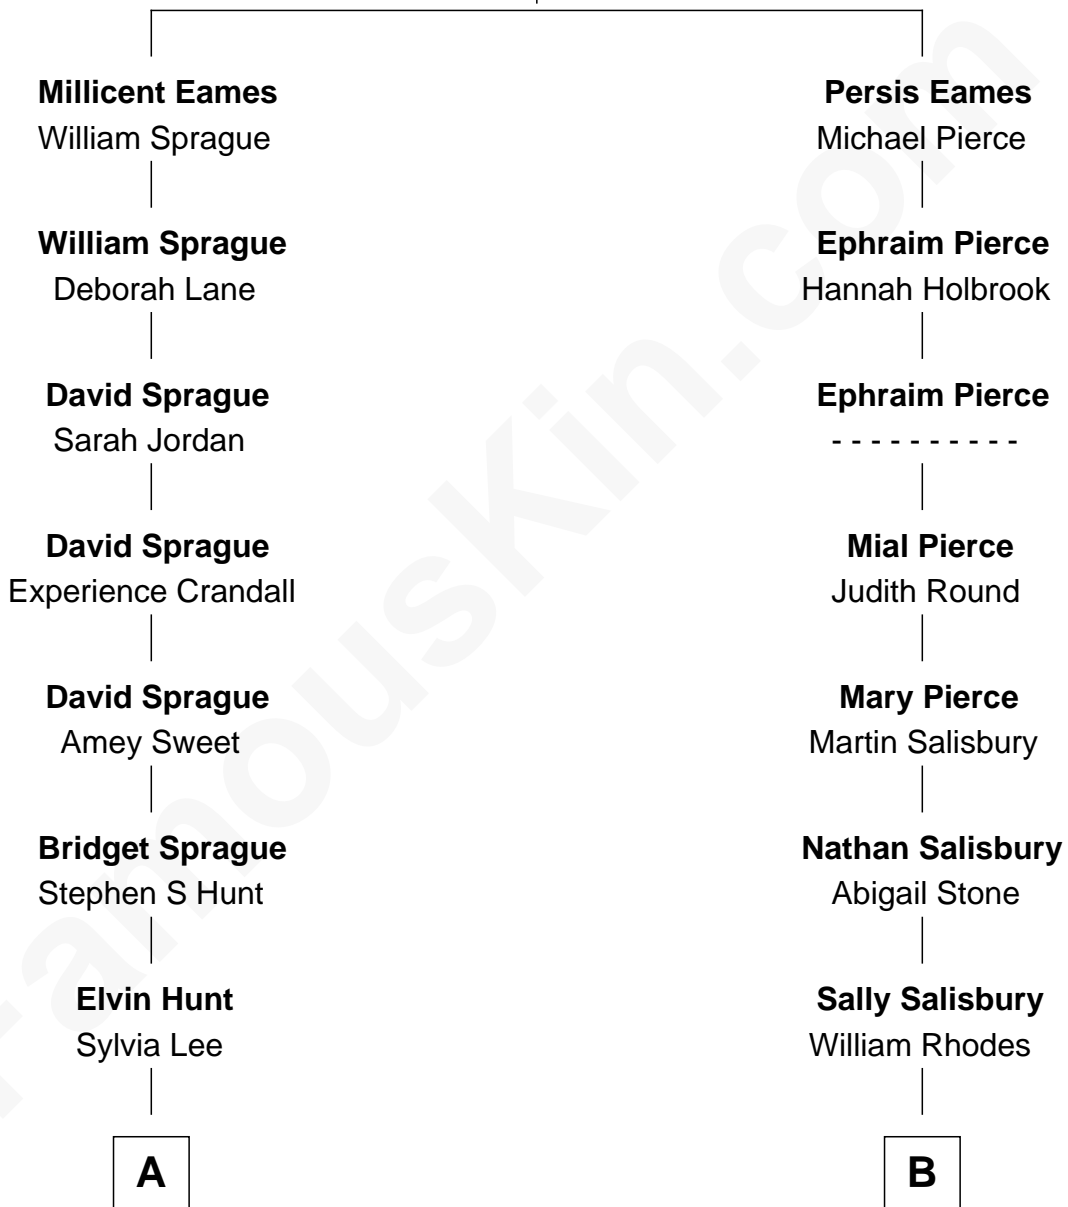

## Relationship Chart of

### Lucille Ball

TV Actress - "I Love Lucy"

10th cousin 2 times removed of

**Sarah Palin**

9th Governor of Alaska

**Anthony Eames**

Margery - - - - -

**A**

**Reuben Hunt**  
Eveline Frances Bailey

**Frederick Charles Hunt**  
Flora Belle Orcutt

**Desiree Evelyn Hunt**  
Henry Durrell Ball

**Lucille Ball**  
*TV Actress - "I Love Lucy"*

**B**

**Charles W. Rhodes**  
Jane Goodrich

**Alma Miranda Rhodes**  
James W. Heath

**Charles R. Heath**  
Alice Adeline Oriel

**Charles Francis Heath**  
Nellie Marie Brandt

**Charles Richard Heath**  
Sarah Sheeran

**Sarah Palin**  
*9th Governor of Alaska*