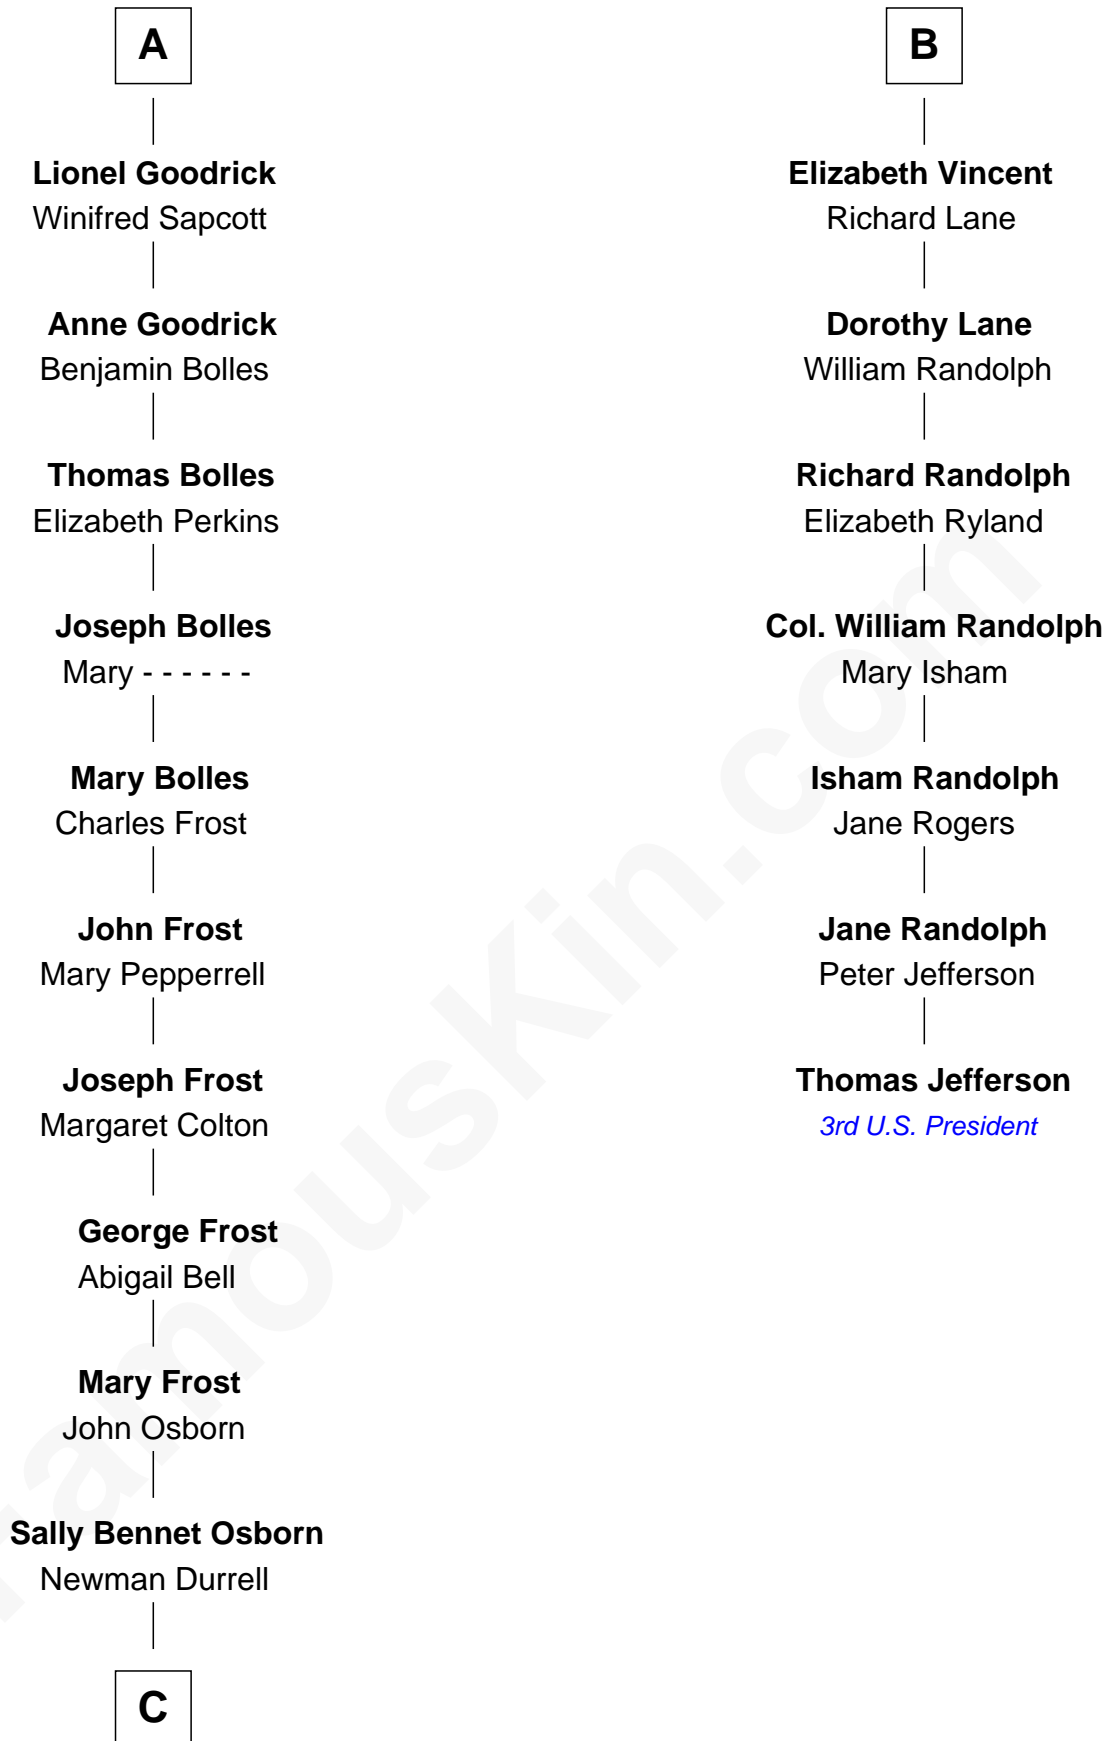

## Relationship Chart of

### Lucille Ball

TV Actress - "I Love Lucy"

13th cousin 7 times removed of

### Thomas Jefferson

3rd U.S. President and Signer of the Declaration of Independence

**C**

George Osborn Durrell

Anne Jane Jewell

Nellie Rebecca Durrell

Jasper Clinton Ball

Henry Durrell Ball