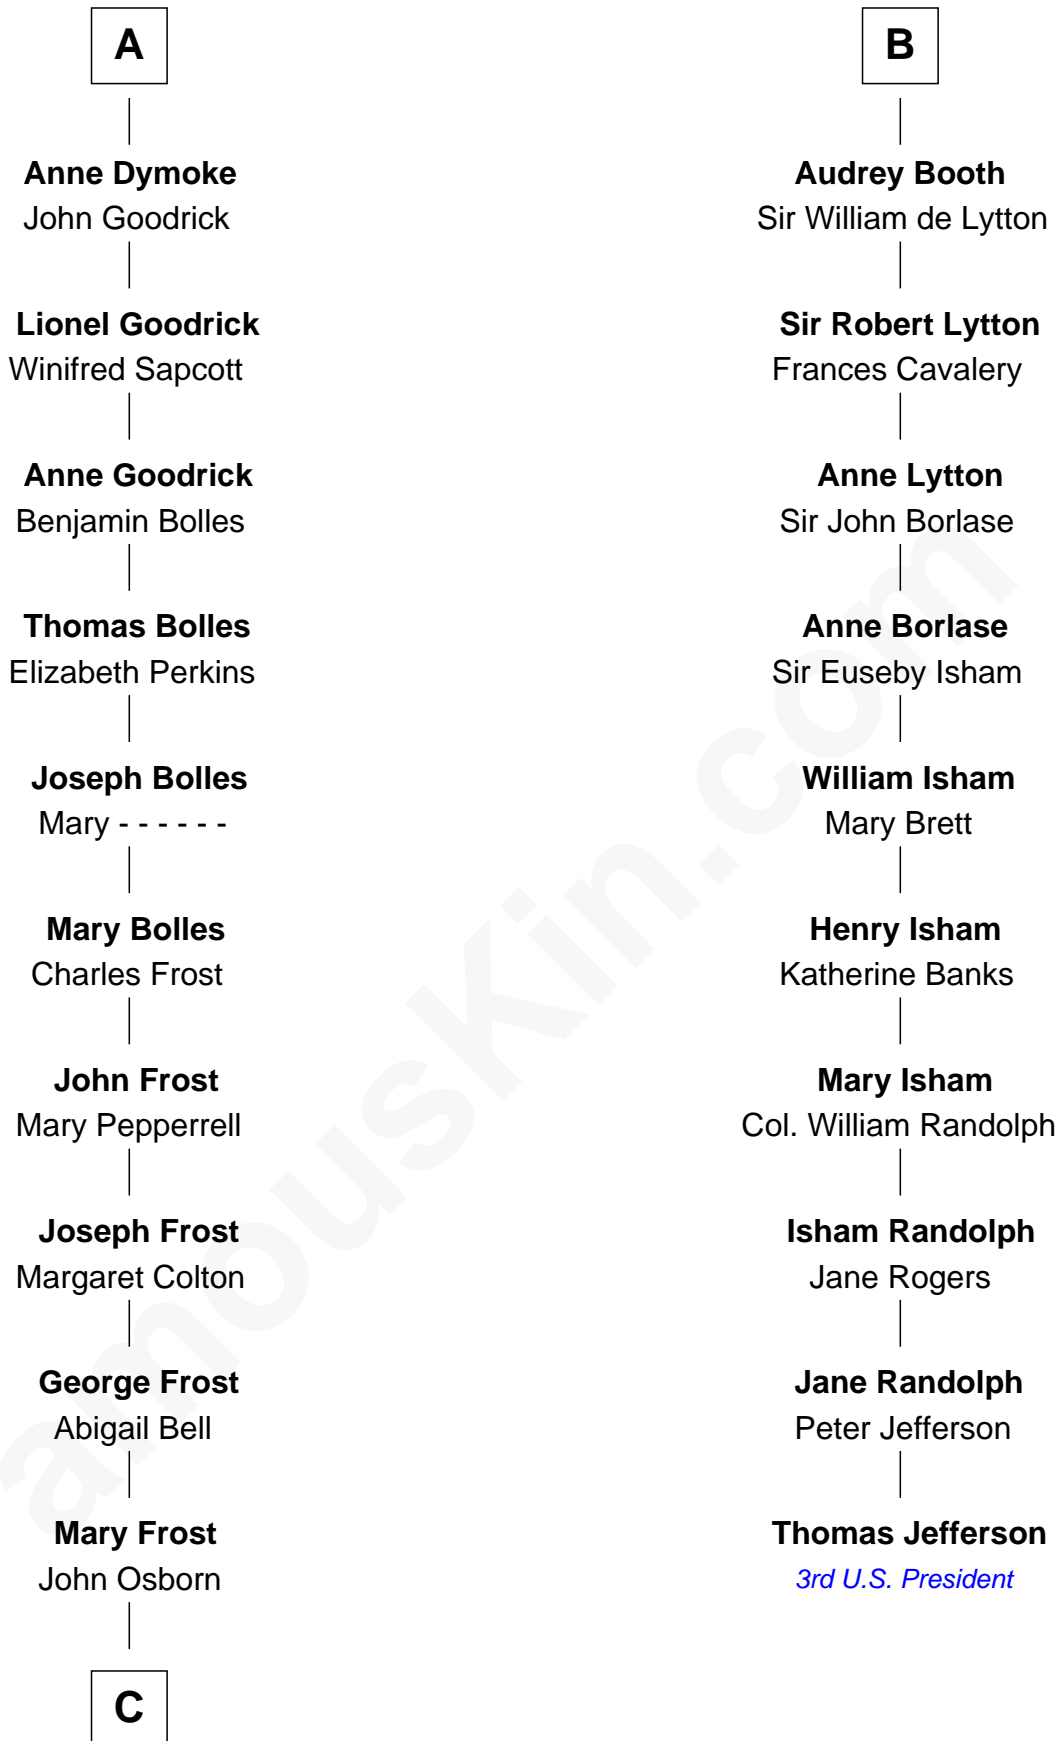

FamousKin.com

Relationship Chart of

Lucille Ball

TV Actress - "I Love Lucy"

16th cousin 5 times removed of

Thomas Jefferson

3rd U.S. President and Signer of the Declaration of Independence

C

—
Sally Bennet Osborn

Newman Durrell

—
George Osborn Durrell

Anne Jane Jewell

—
Nellie Rebecca Durrell

Jasper Clinton Ball

—
Henry Durrell Ball

Desiree Evelyn Hunt

—
Lucille Ball

TV Actress - "I Love Lucy"