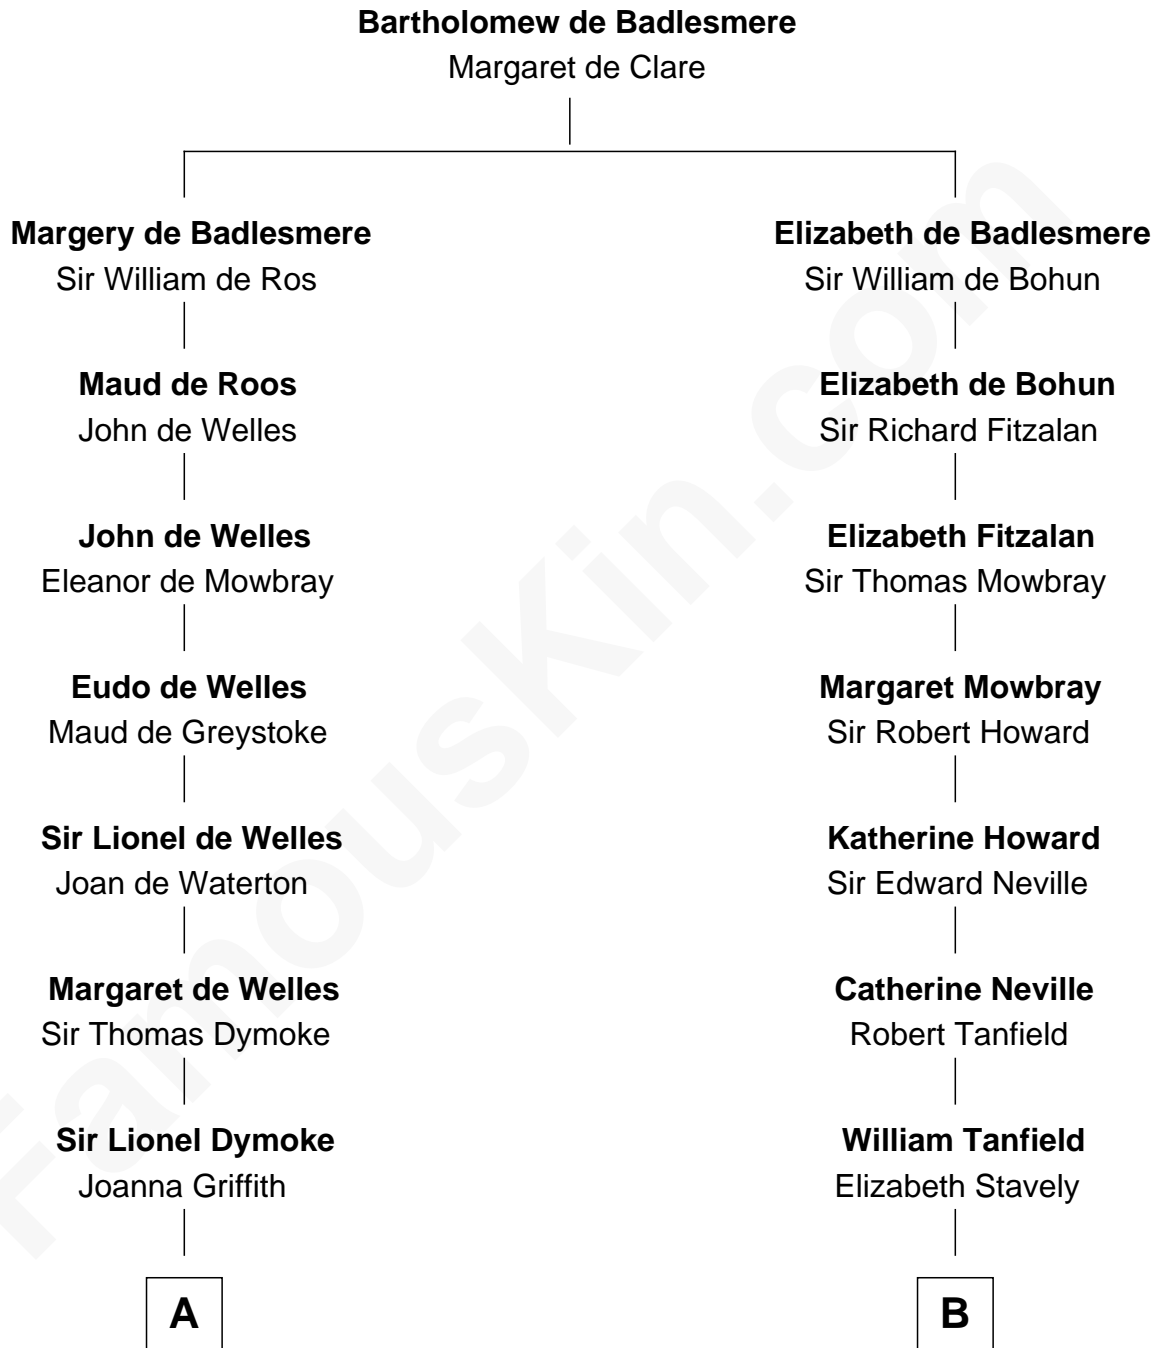

FamousKin.com

Relationship Chart of

Lucille Ball

TV Actress - "I Love Lucy"

15th cousin 6 times removed of

Thomas Jefferson

3rd U.S. President and Signer of the Declaration of Independence

C

—
Sally Bennet Osborn

Newman Durrell

—
George Osborn Durrell

Anne Jane Jewell

—
Nellie Rebecca Durrell

Jasper Clinton Ball

—
Henry Durrell Ball

Desiree Evelyn Hunt

—
Lucille Ball

TV Actress - "I Love Lucy"

FamousKin.com