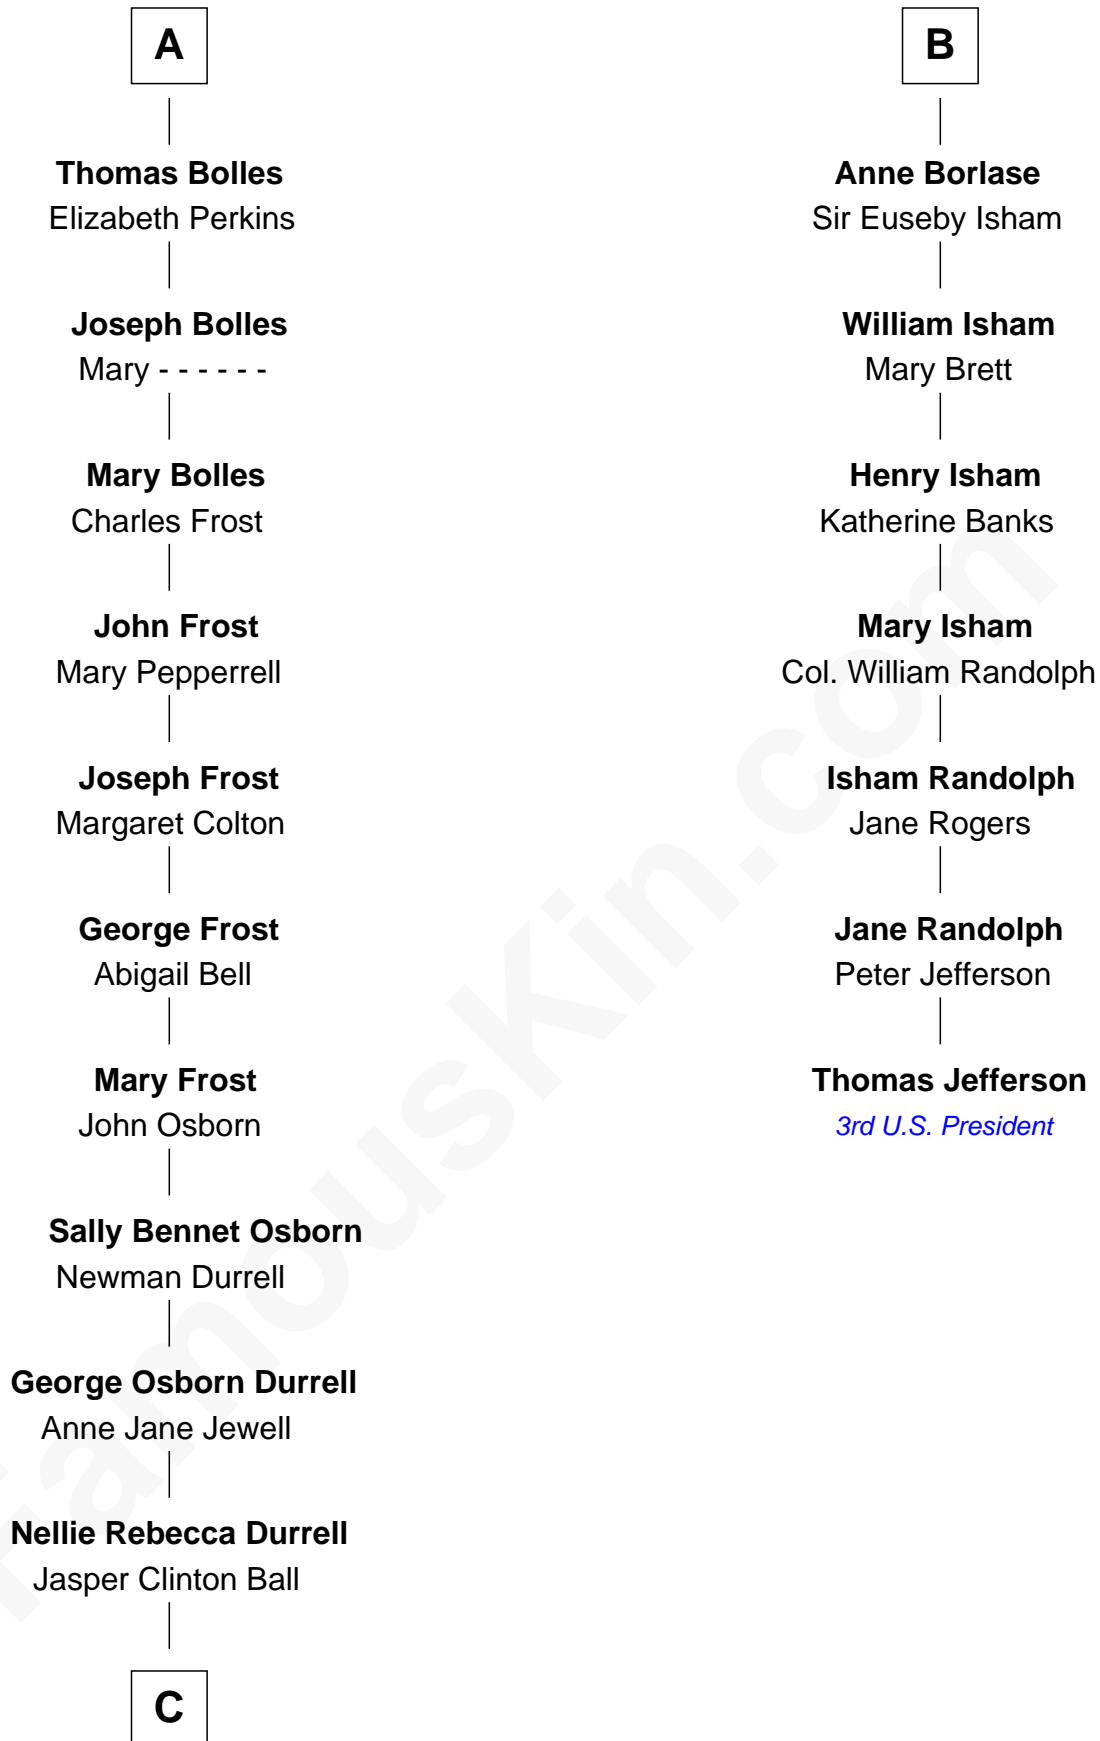

FamousKin.com

Relationship Chart of

Lucille Ball

TV Actress - "I Love Lucy"

13th cousin 5 times removed of

Thomas Jefferson

3rd U.S. President and Signer of the Declaration of Independence

C

Henry Durrell Ball
Desiree Evelyn Hunt

Lucille Ball
TV Actress - "I Love Lucy"

FamousKin.com