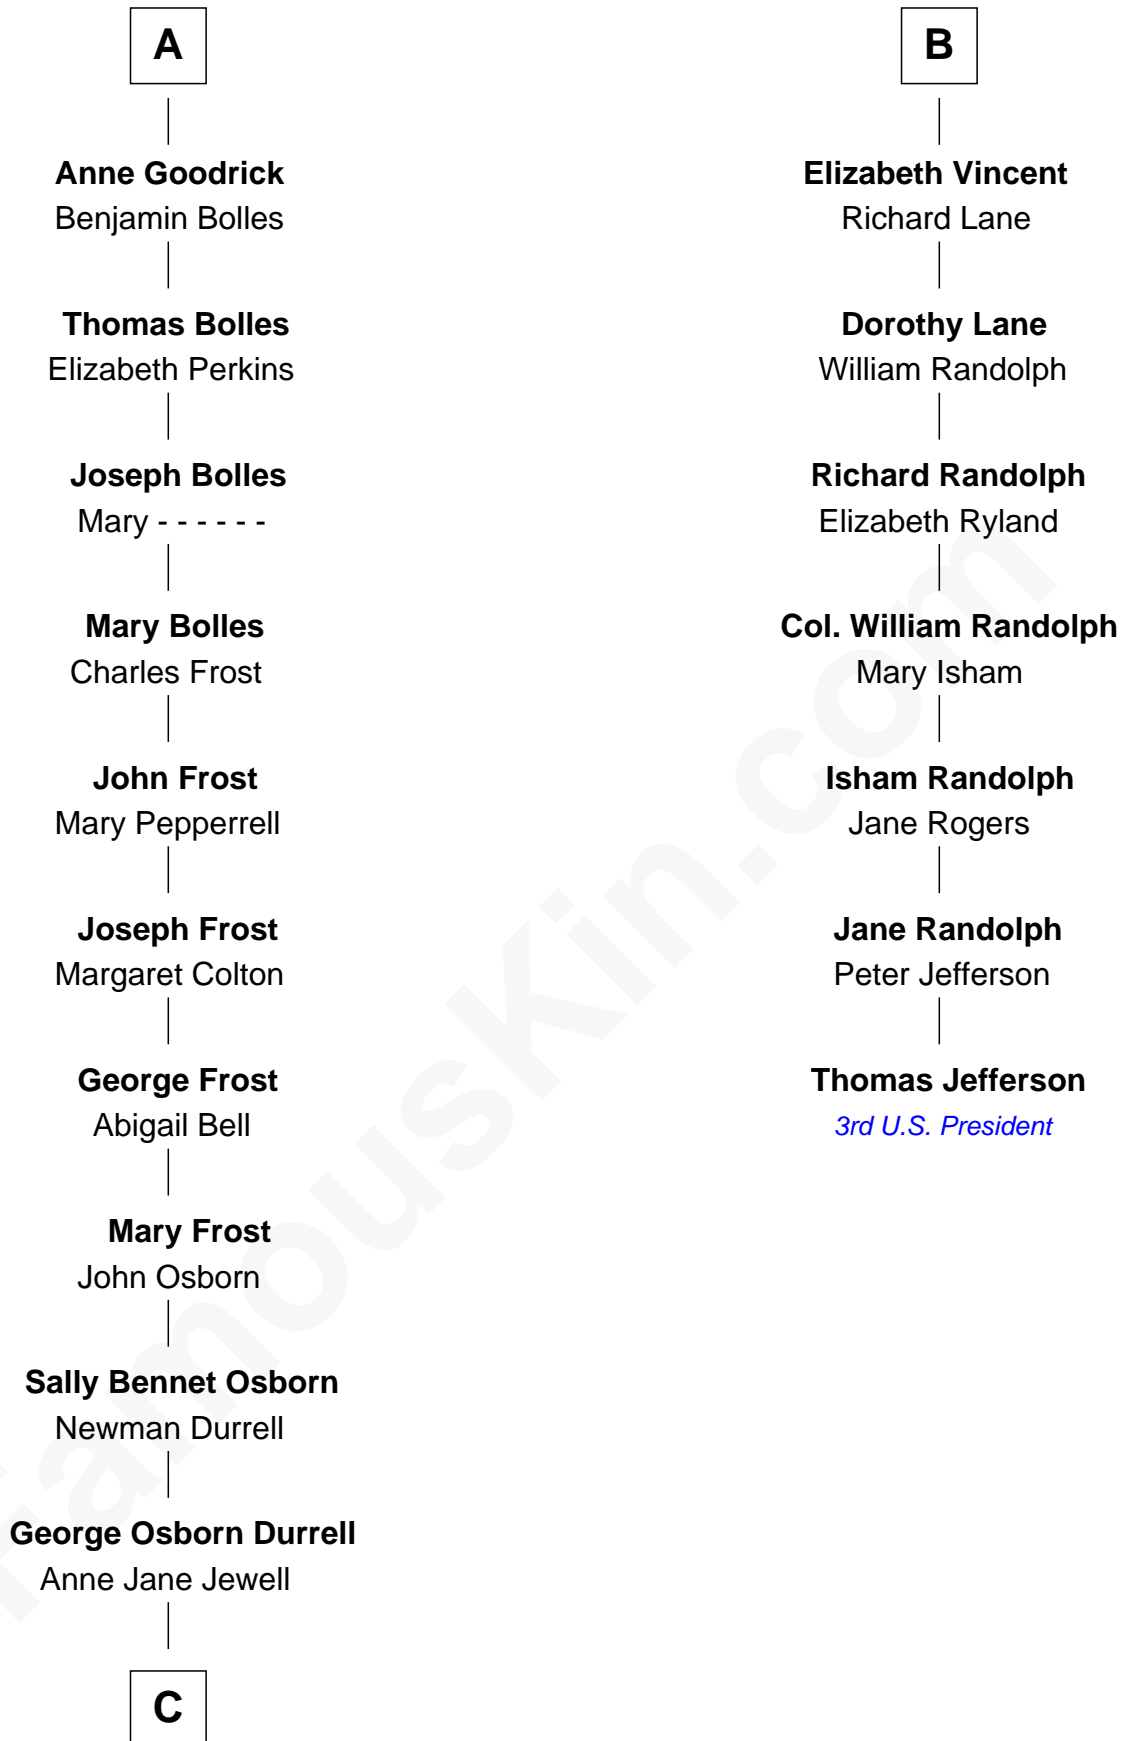

FamousKin.com

Relationship Chart of

Lucille Ball

TV Actress - "I Love Lucy"

13th cousin 6 times removed of

Thomas Jefferson

3rd U.S. President and Signer of the Declaration of Independence

C

—
Nellie Rebecca Durrell

Jasper Clinton Ball

—
Henry Durrell Ball

Desiree Evelyn Hunt

—
Lucille Ball

TV Actress - "I Love Lucy"

FamousKin.com