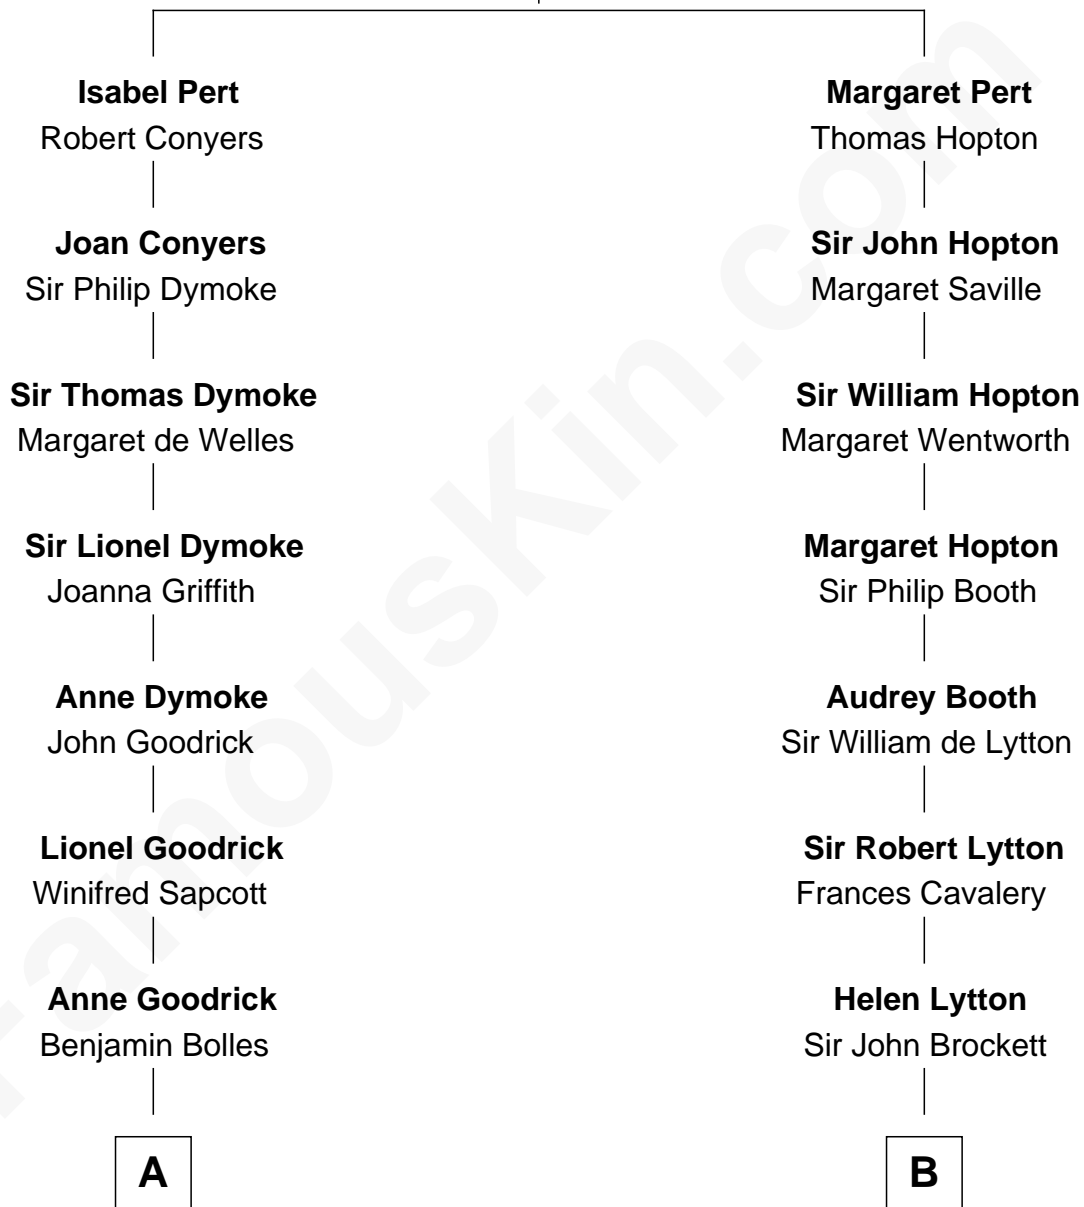

FamousKin.com Relationship Chart of

Lucille Ball

TV Actress - "I Love Lucy"

18th cousin 1 time removed of

Princess Diana

Princess of Wales

William Pert
Joan le Scrope

C

Henry Durrell Ball
Desiree Evelyn Hunt

Lucille Ball
TV Actress - "I Love Lucy"

D

Albert Edward John Spencer
Cynthia Elinor Beatrix Hamilton

Edward John Spencer
Frances Ruth Burke Roche

Princess Diana
Princess of Wales