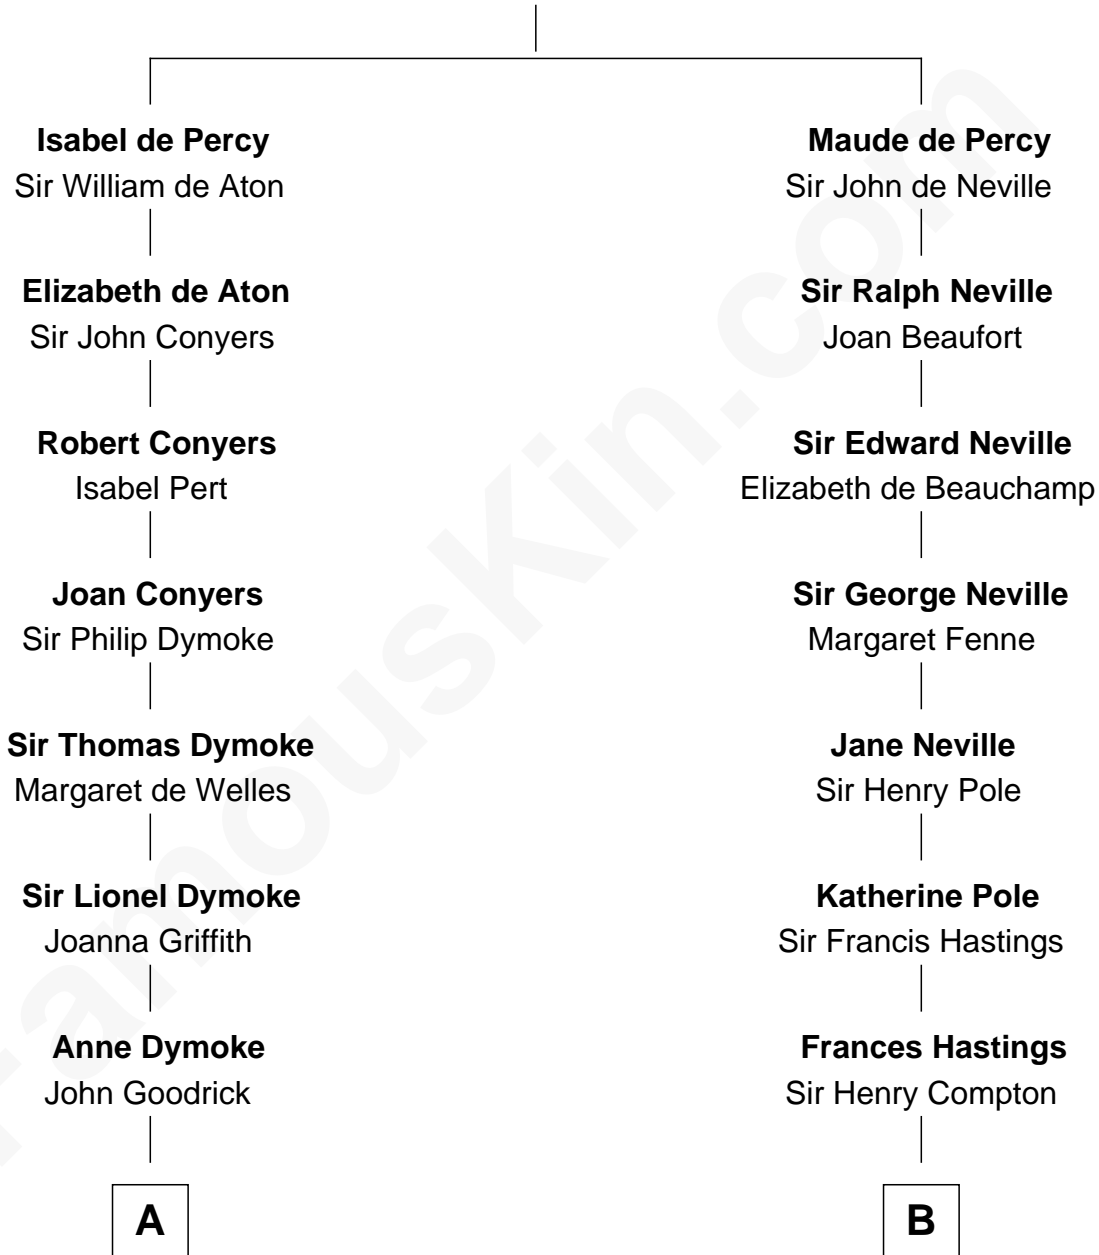

FamousKin.com

Relationship Chart of

Lucille Ball

TV Actress - "I Love Lucy"

18th cousin 2 times removed of

Princess Diana

Princess of Wales

Sir Henry de Percy

Idoine de Clifford

FamousKin.com