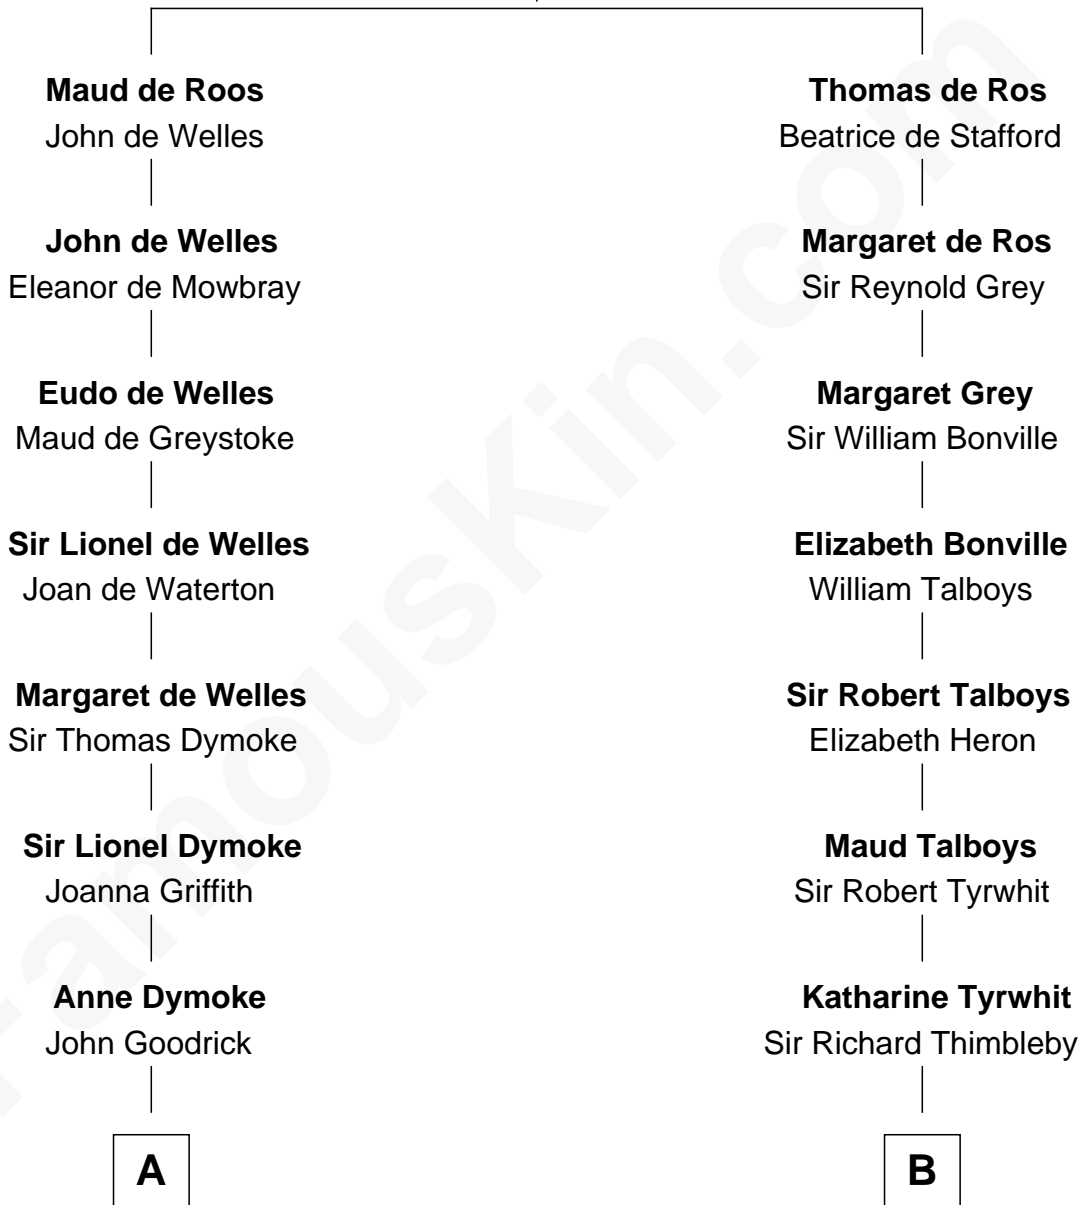

FamousKin.com

Relationship Chart of

Lucille Ball

TV Actress - "I Love Lucy"

16th cousin 4 times removed of

William Rufus Day

36th U.S. Secretary of State

Sir William de Ros
Margery de Badlesmere