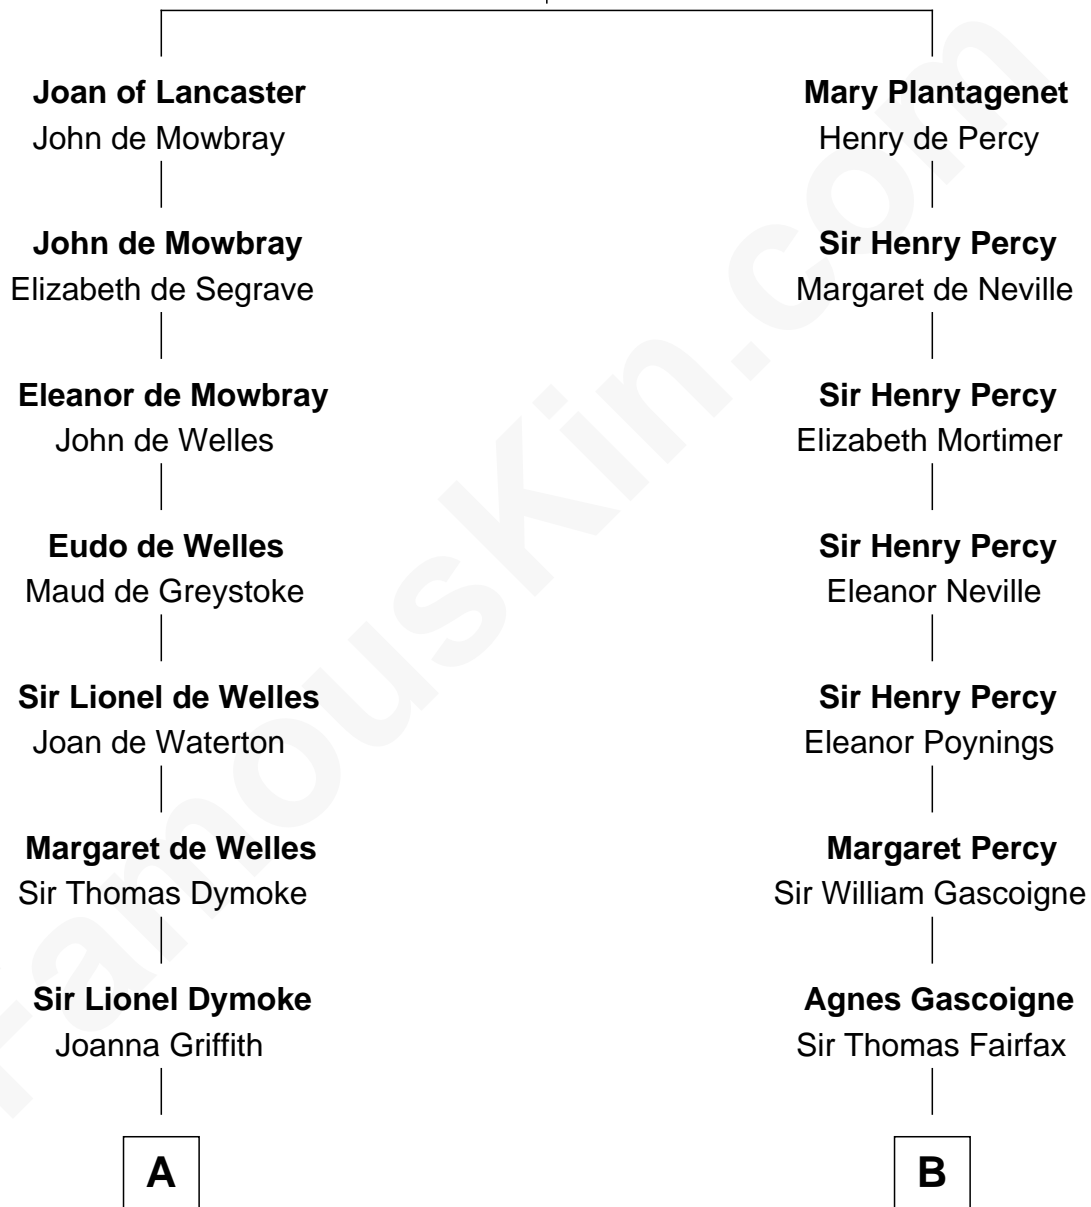

Henry Plantagenet
Maud de Chaworth