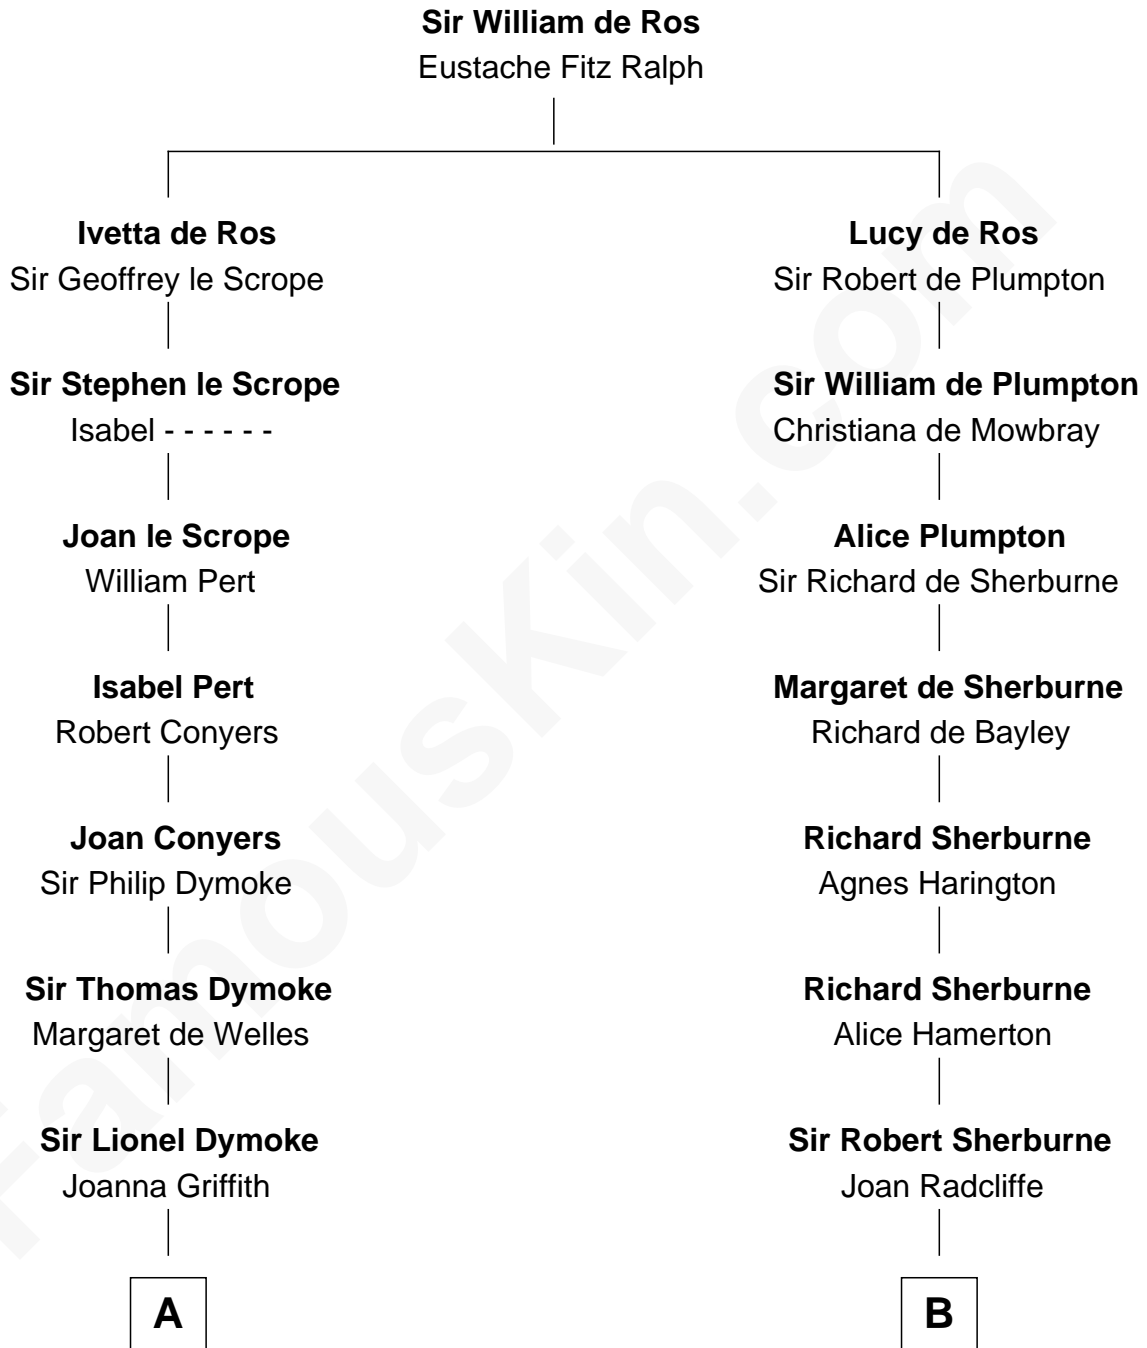

FamousKin.com

Relationship Chart of

Lucille Ball

TV Actress - "I Love Lucy"

17th cousin 4 times removed of

Harriet Martineau

Author of *The Hour and the Man*

C

—
Sally Bennet Osborn

Newman Durrell

—
George Osborn Durrell

Anne Jane Jewell

—
Nellie Rebecca Durrell

Jasper Clinton Ball

—
Henry Durrell Ball

Desiree Evelyn Hunt