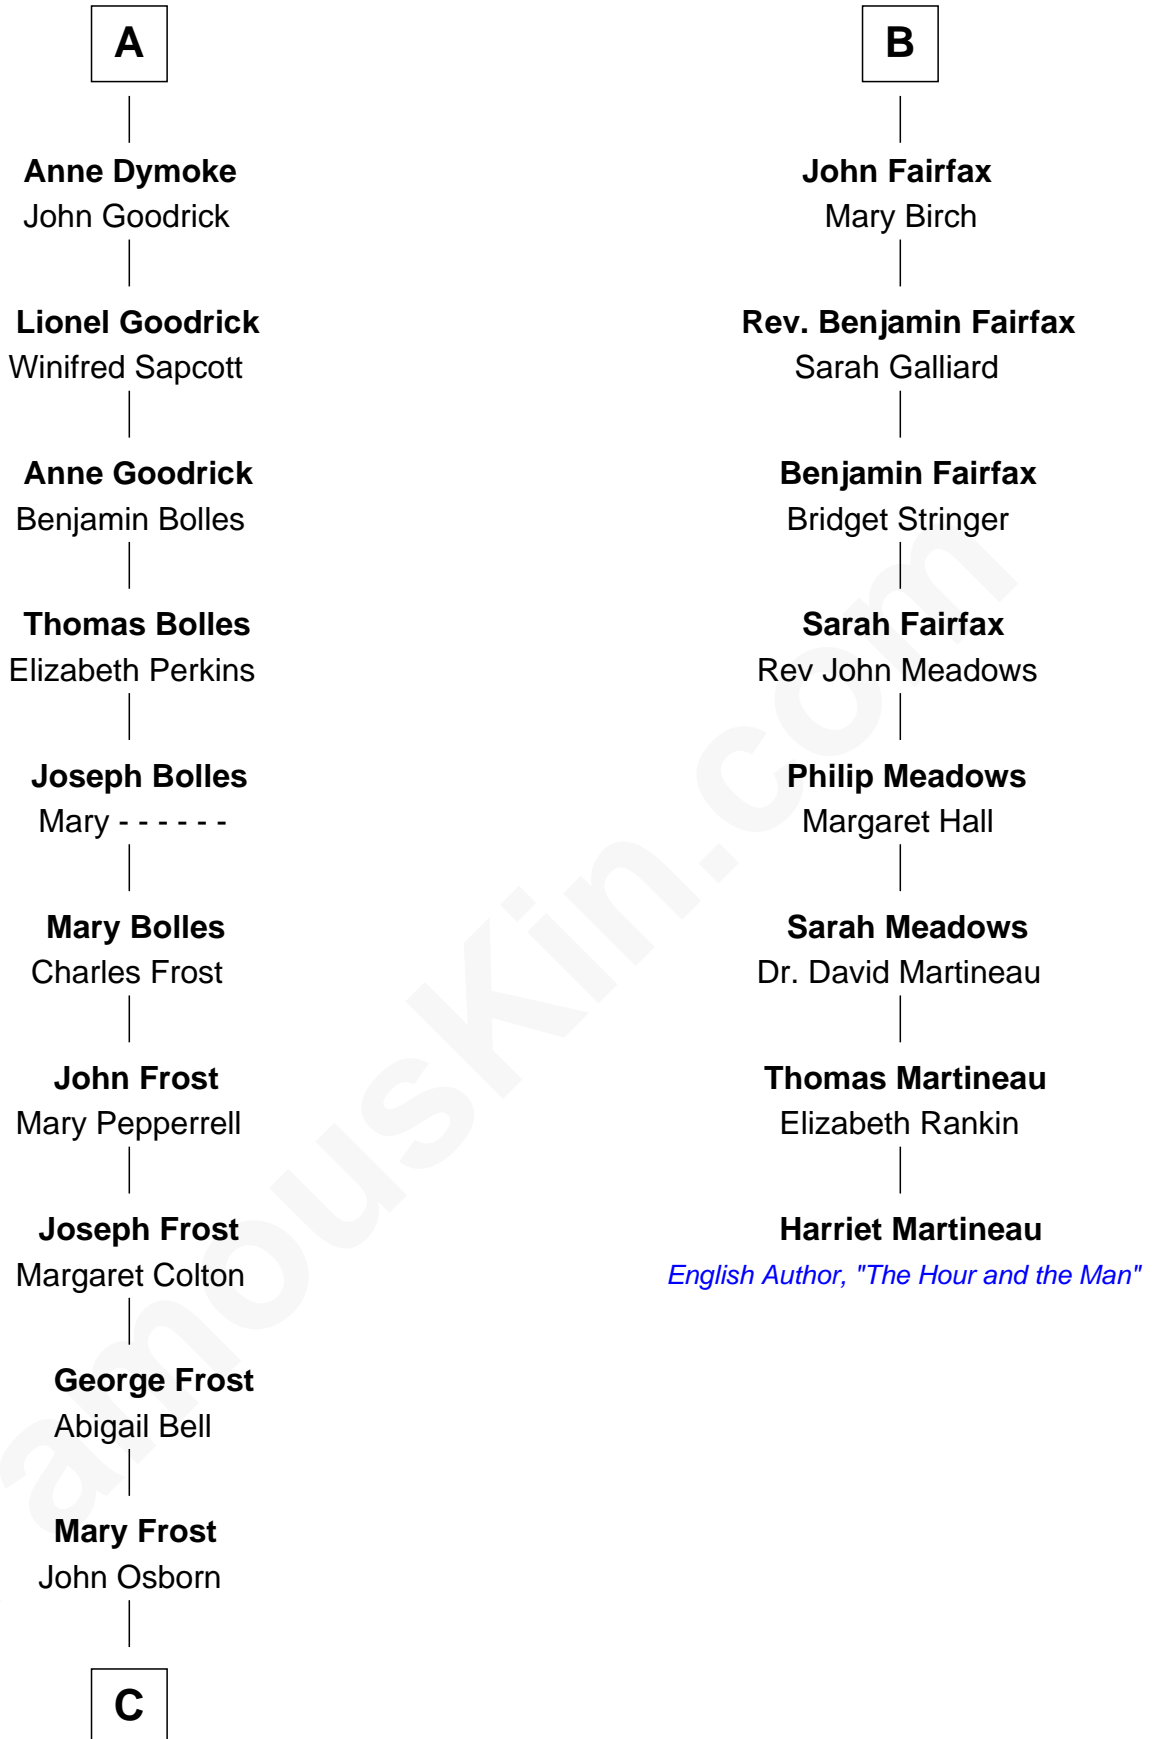

FamousKin.com

Relationship Chart of

Lucille Ball

TV Actress - "I Love Lucy"

14th cousin 7 times removed of

Harriet Martineau

Author of *The Hour and the Man*

Sir Maurice de Berkeley

Eve la Zouche

C

—
Sally Bennet Osborn

Newman Durrell

—
George Osborn Durrell

Anne Jane Jewell

—
Nellie Rebecca Durrell

Jasper Clinton Ball