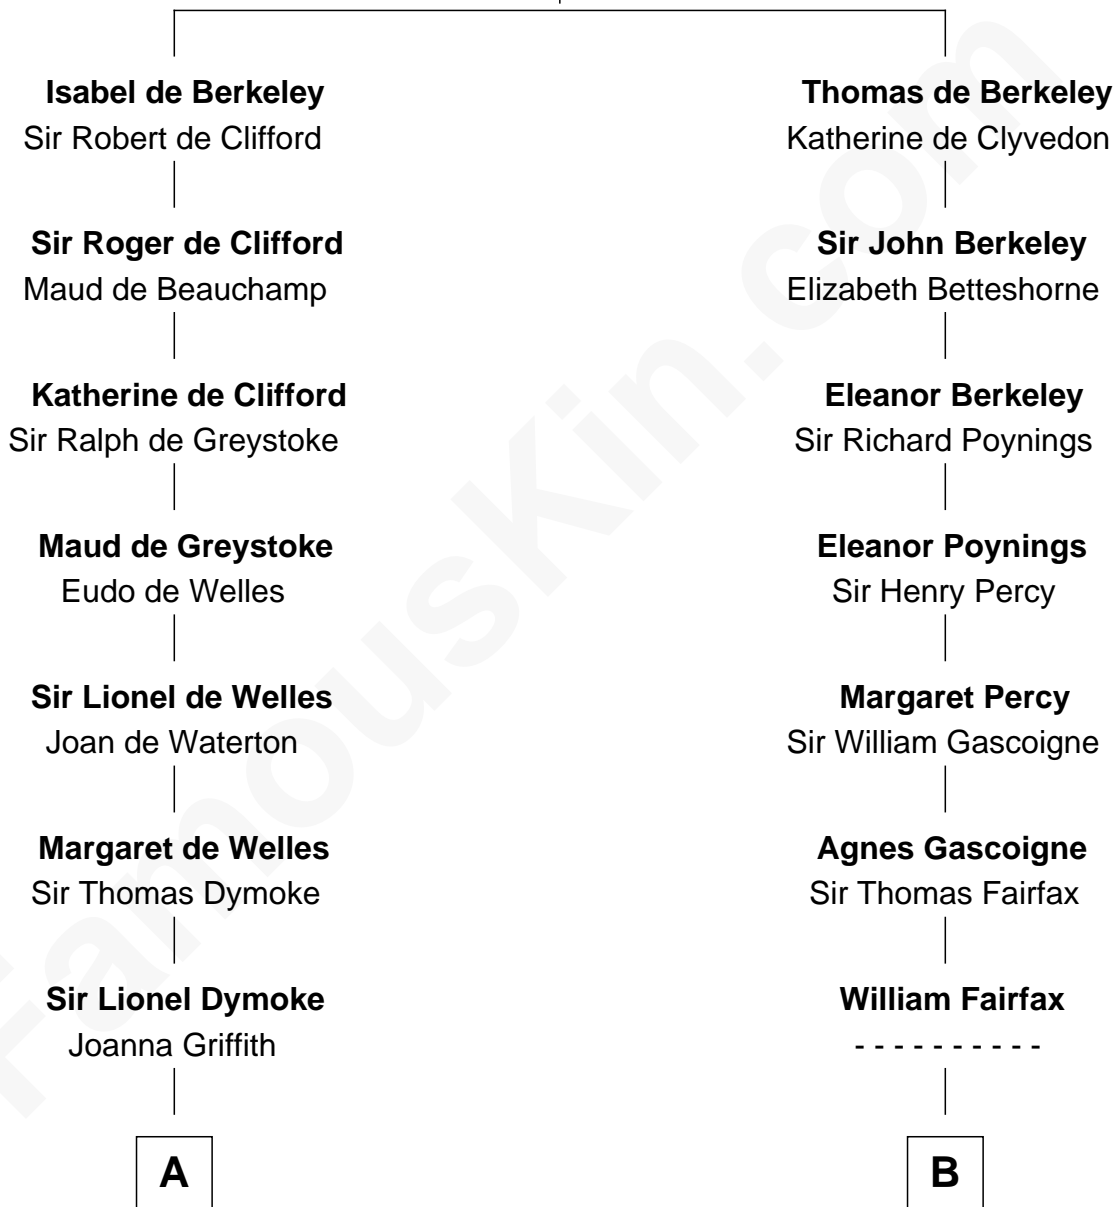

FamousKin.com

Relationship Chart of

Lucille Ball

TV Actress - "I Love Lucy"

14th cousin 7 times removed of

Harriet Martineau

Author of *The Hour and the Man*

Sir Maurice de Berkeley

Eve la Zouche

C

—
Sally Bennet Osborn

Newman Durrell

—
George Osborn Durrell

Anne Jane Jewell

—
Nellie Rebecca Durrell

Jasper Clinton Ball

—
Henry Durrell Ball

Desiree Evelyn Hunt

—
Lucille Ball

TV Actress - "I Love Lucy"