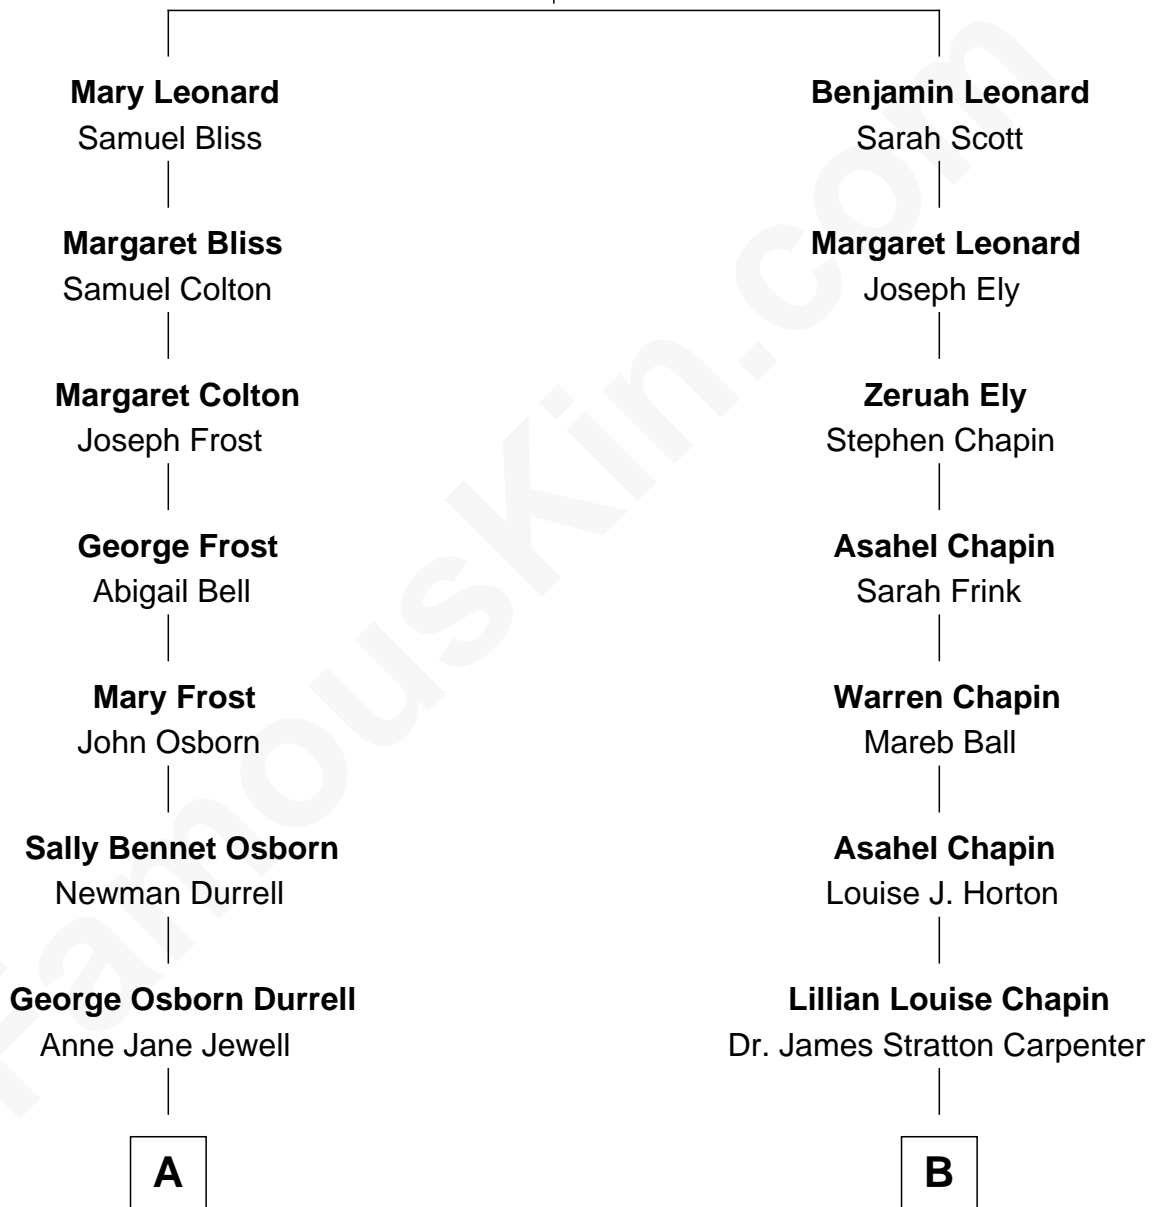

FamousKin.com Relationship Chart of

Lucille Ball

TV Actress - "I Love Lucy"

9th cousin of

Mary Chapin Carpenter

Singer and Songwriter

John Leonard

Sarah Heald

A

Nellie Rebecca Durrell

Jasper Clinton Ball

Henry Durrell Ball

Desiree Evelyn Hunt

Lucille Ball

TV Actress - "I Love Lucy"

B