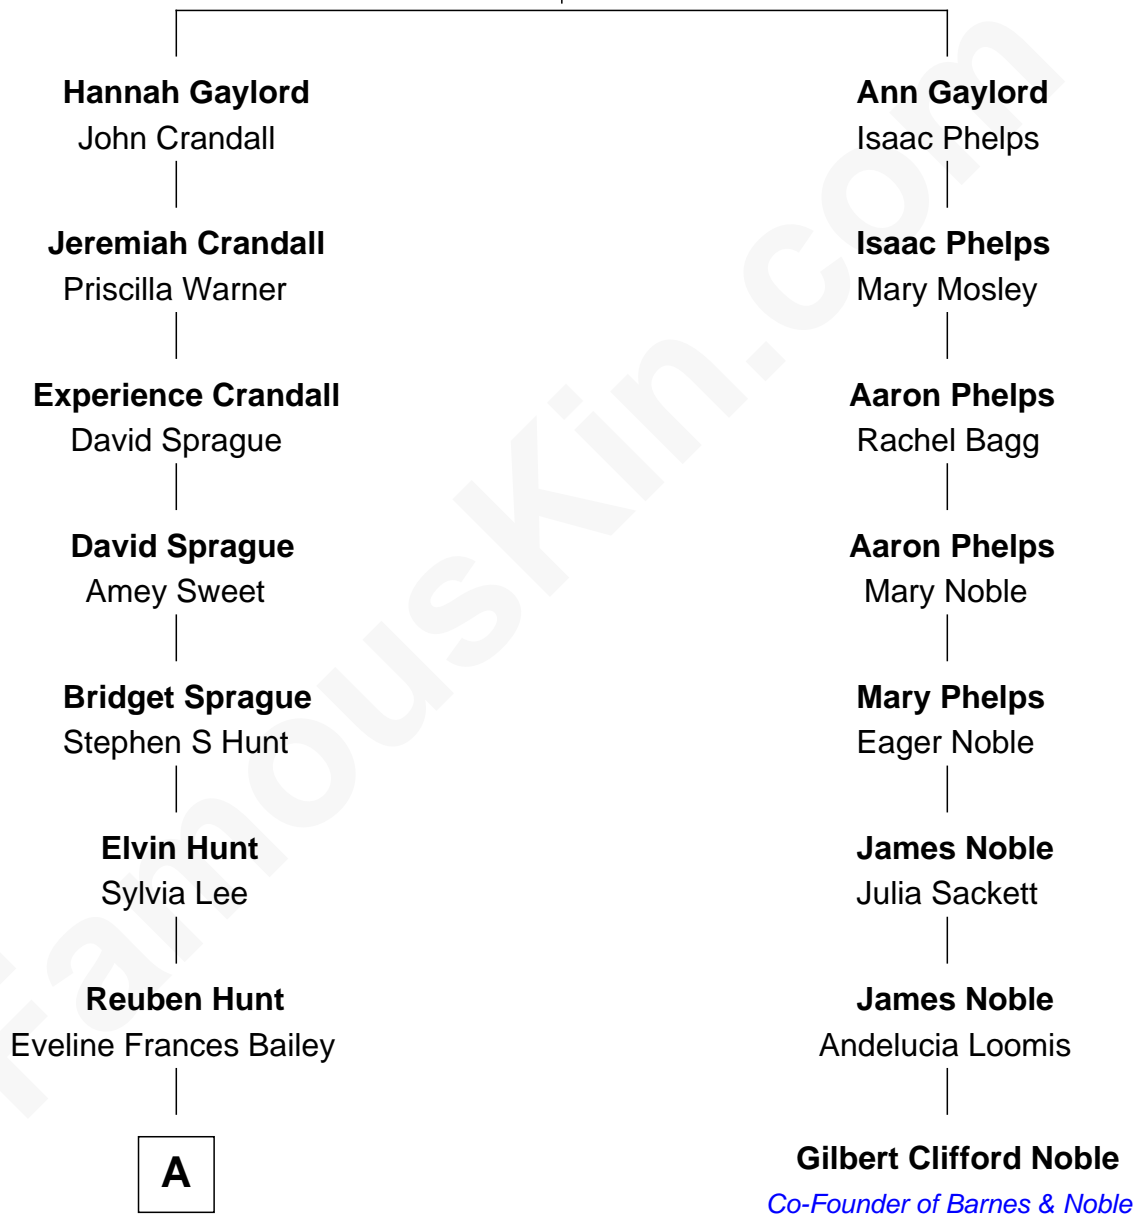

# FamousKin.com Relationship Chart of Lucille Ball

TV Actress - "I Love Lucy"

7th cousin 2 times removed of

**Gilbert Clifford Noble**

Co-Founder of Barnes & Noble

**William Gaylord**

Anna Porter

**A**

—  
**Frederick Charles Hunt**

Flora Belle Orcutt

—  
**Desiree Evelyn Hunt**

Henry Durrell Ball

—  
**Lucille Ball**

*TV Actress - "I Love Lucy"*

FamousKin.com