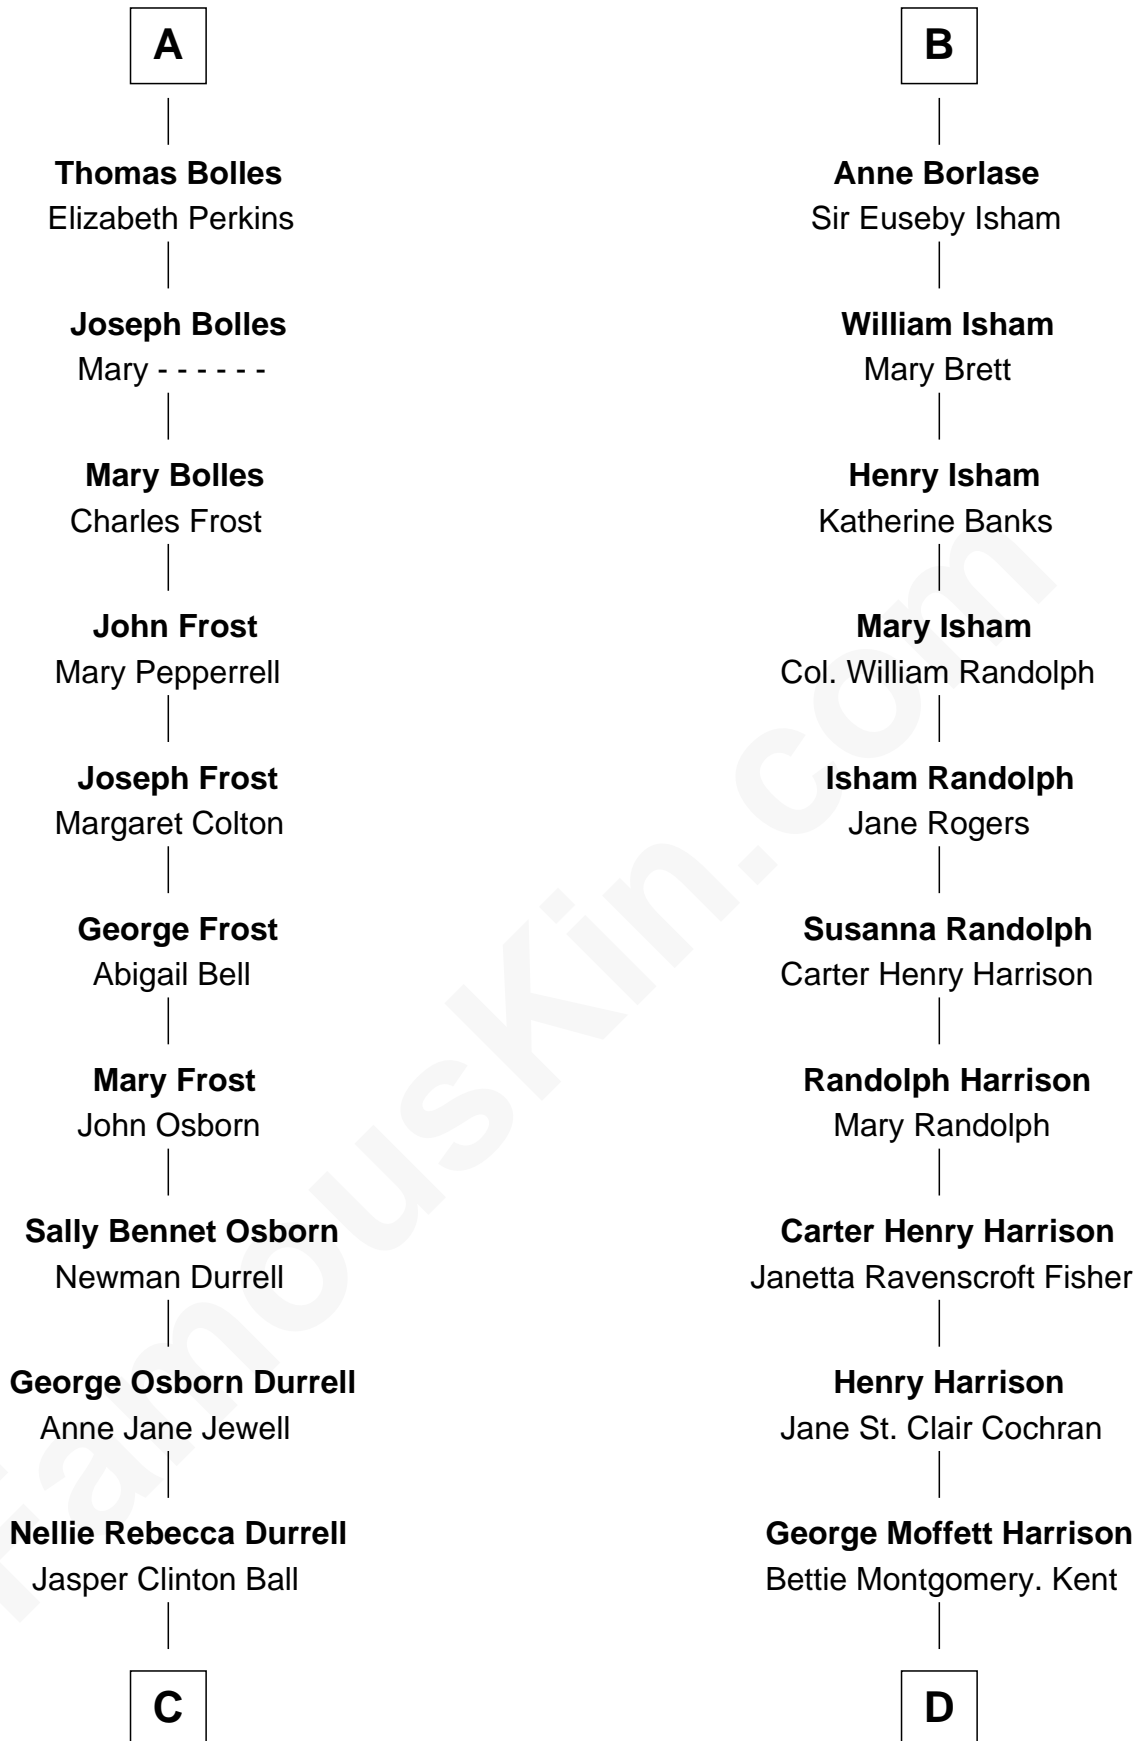

FamousKin.com Relationship Chart of

Lucille Ball

TV Actress - "I Love Lucy"

18th cousin 2 times removed of

Edward Norton

Movie Actor

William Pert
Joan le Scrope

C

Henry Durrell Ball
Desiree Evelyn Hunt

Lucille Ball
TV Actress - "I Love Lucy"

D

Joseph Kent Harrison
Cornelia Long Somerville

Betty Kent Harrison
Edward Mower Norton

Edward Mower Norton
Lydia Robinson Rouse