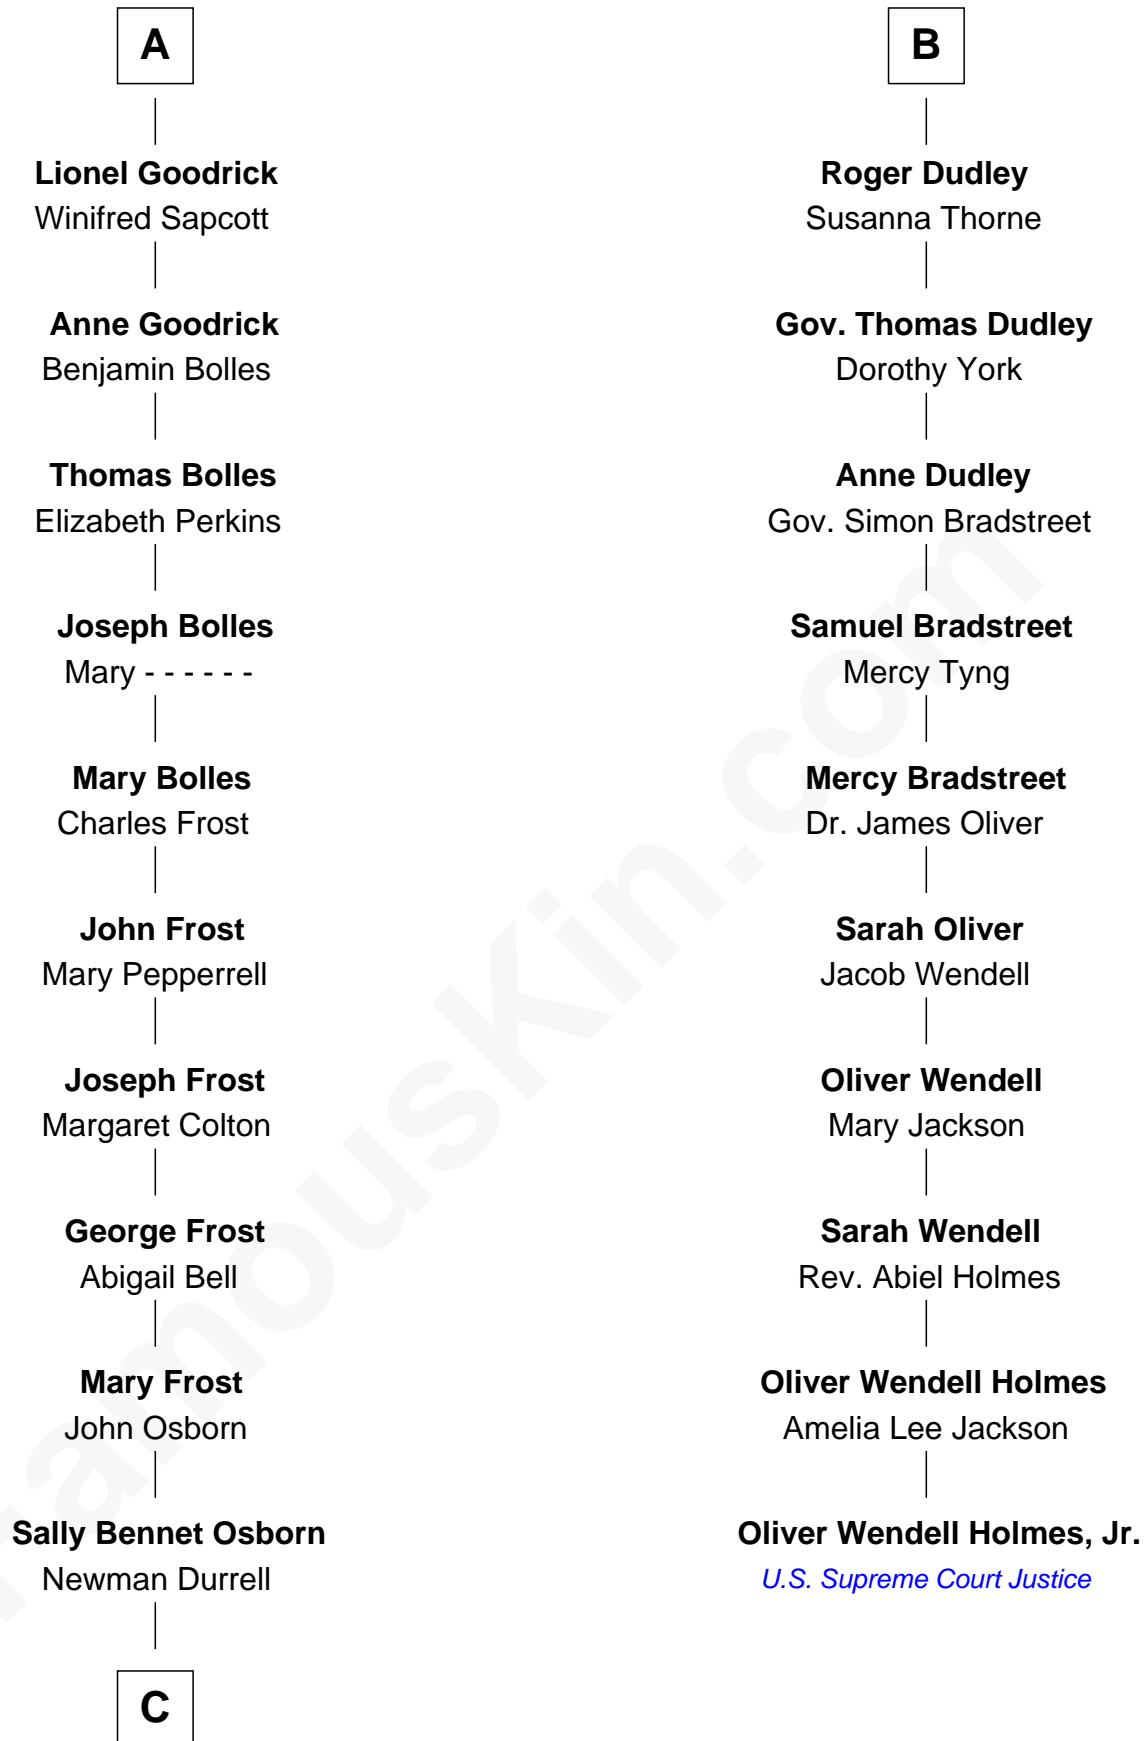

## Relationship Chart of Lucille Ball

*TV Actress - "I Love Lucy"*

16th cousin 4 times removed of

**Oliver Wendell Holmes, Jr.**

*U.S. Supreme Court Justice*

**C**

George Osborn Durrell

Anne Jane Jewell