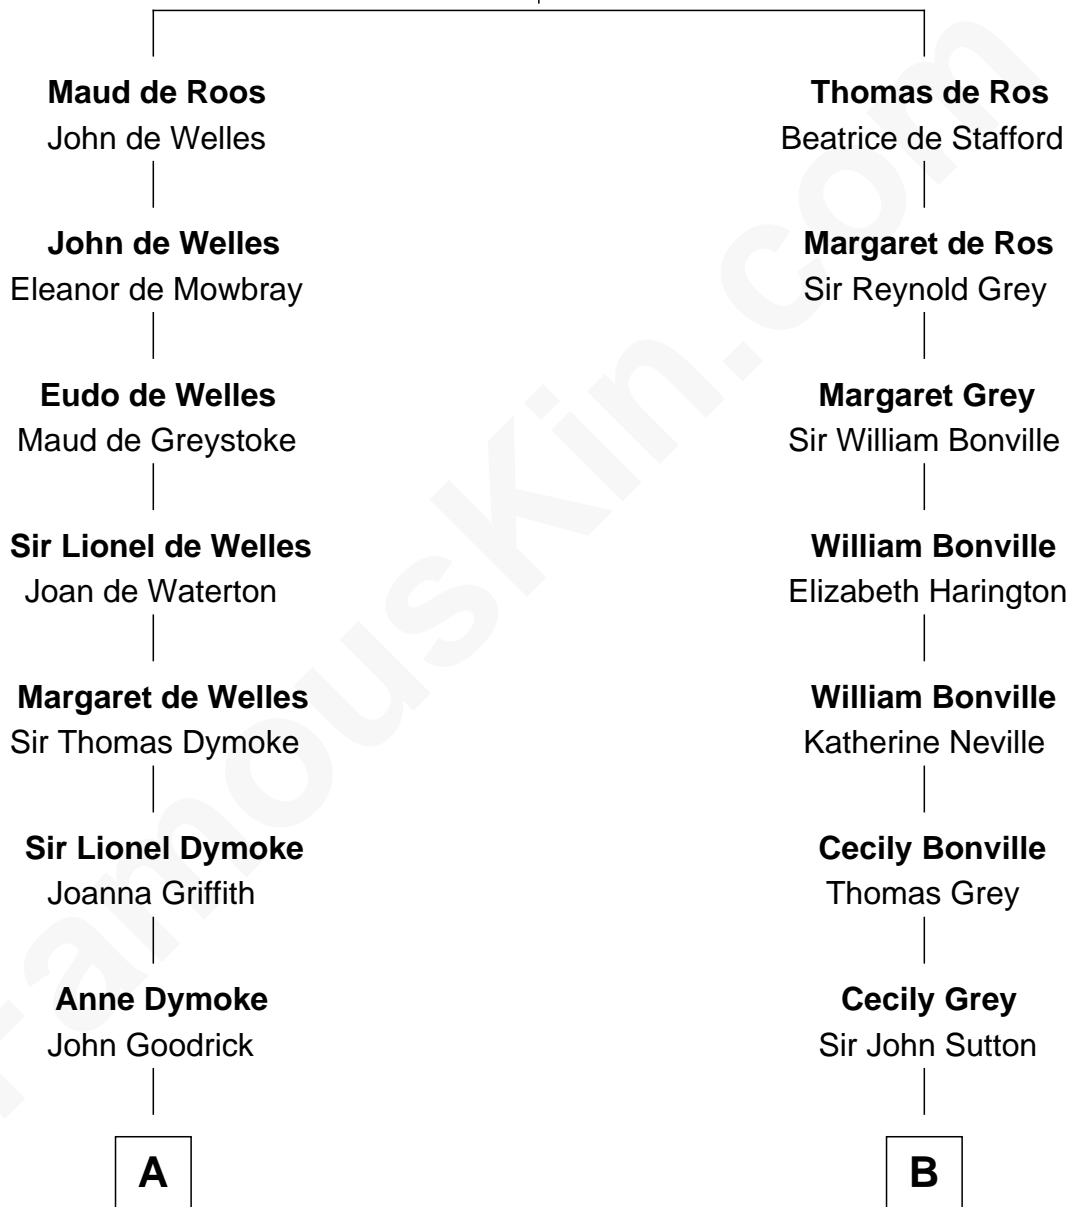

FamousKin.com

Relationship Chart of

Lucille Ball

TV Actress - "I Love Lucy"

17th cousin 3 times removed of

Oliver Wendell Holmes, Jr.

U.S. Supreme Court Justice

Sir William de Ros
Margery de Badlesmere

C

George Osborn Durrell

Anne Jane Jewell

Nellie Rebecca Durrell

Jasper Clinton Ball

Henry Durrell Ball

Desiree Evelyn Hunt

Lucille Ball

TV Actress - "I Love Lucy"

FamousKin.com