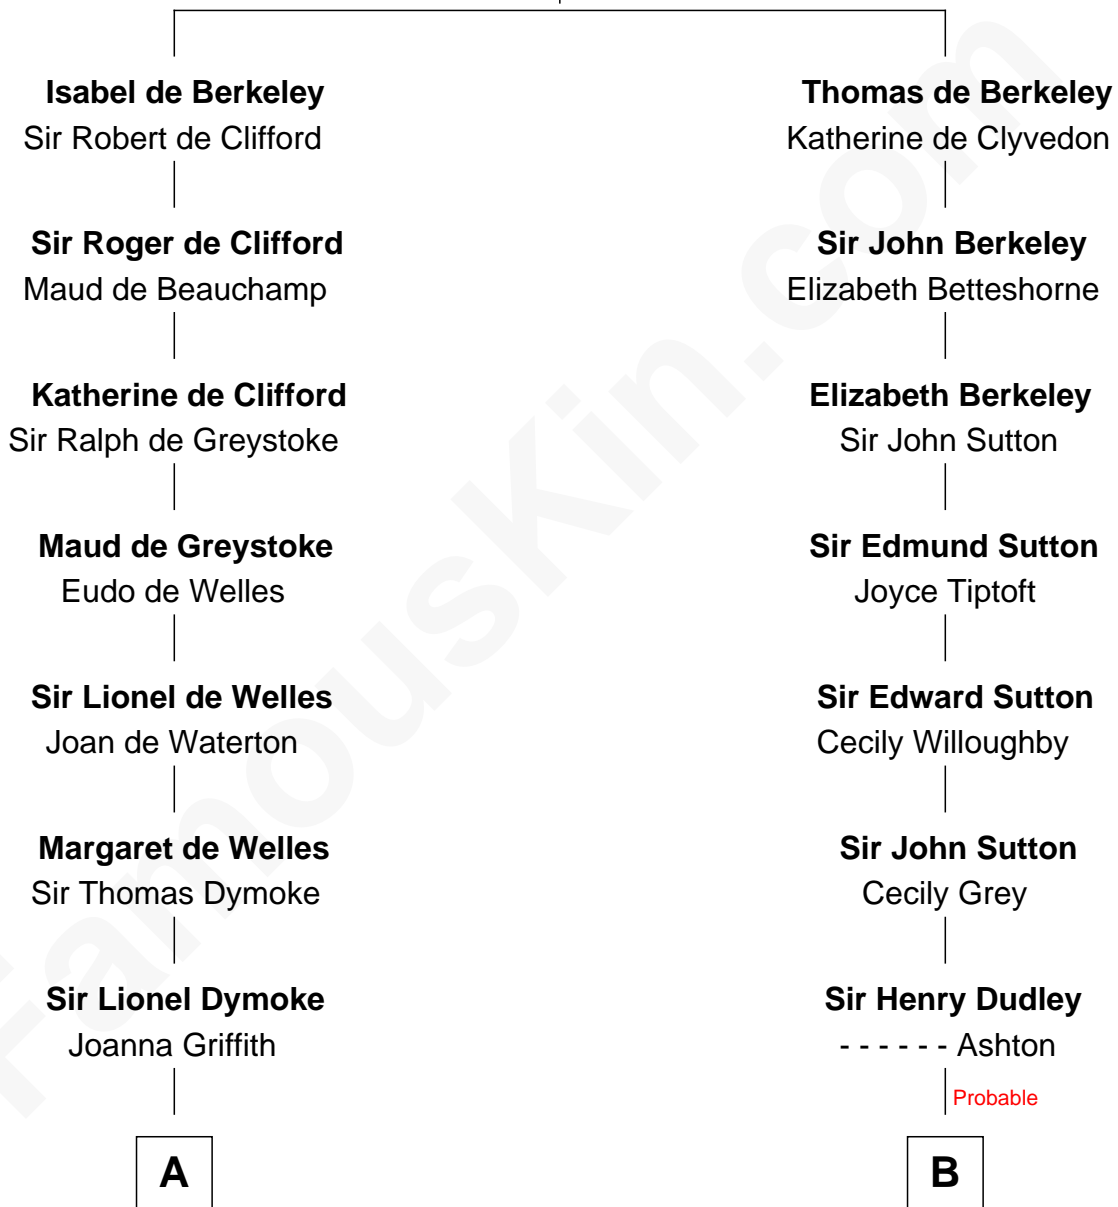

FamousKin.com

Relationship Chart of

Lucille Ball

TV Actress - "I Love Lucy"

16th cousin 5 times removed of

Oliver Wendell Holmes, Jr.

U.S. Supreme Court Justice

Sir Maurice de Berkeley

Eve la Zouche

C

—
Sally Bennet Osborn

Newman Durrell

—
George Osborn Durrell

Anne Jane Jewell

—
Nellie Rebecca Durrell

Jasper Clinton Ball

—
Henry Durrell Ball

Desiree Evelyn Hunt

—
Lucille Ball

TV Actress - "I Love Lucy"

FamousKin.com