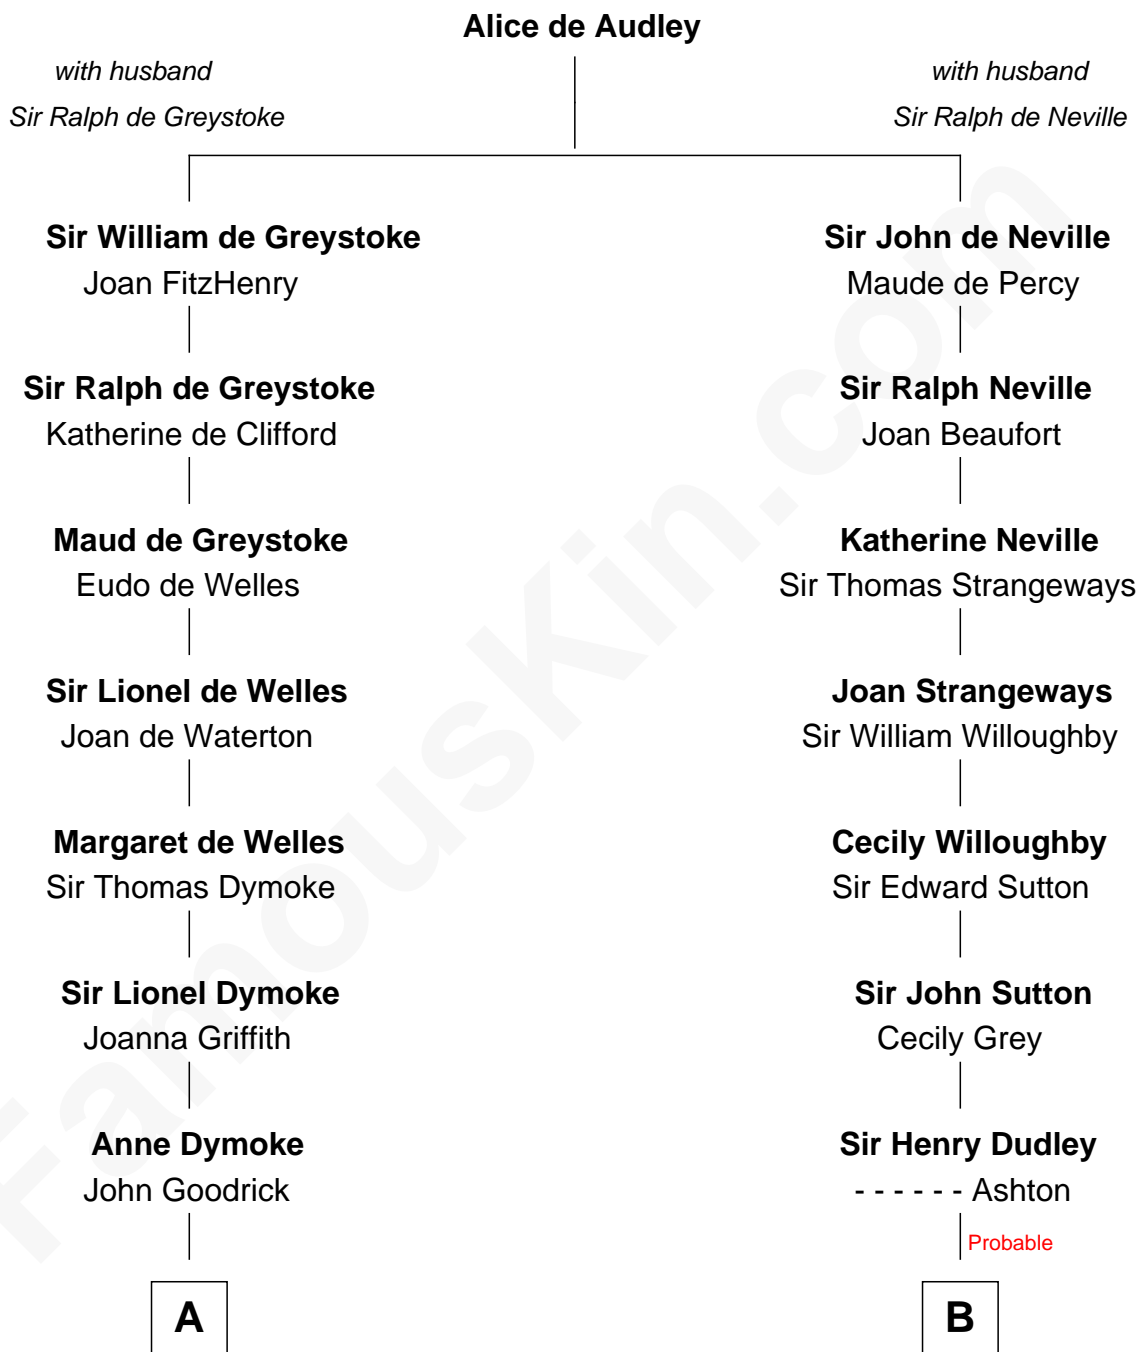

FamousKin.com

Relationship Chart of

Lucille Ball

TV Actress - "I Love Lucy"

15th cousin 5 times removed of

Oliver Wendell Holmes, Sr.

American "Fireside" Poet

C

George Osborn Durrell

Anne Jane Jewell

Nellie Rebecca Durrell

Jasper Clinton Ball

Henry Durrell Ball

Desiree Evelyn Hunt

Lucille Ball

TV Actress - "I Love Lucy"