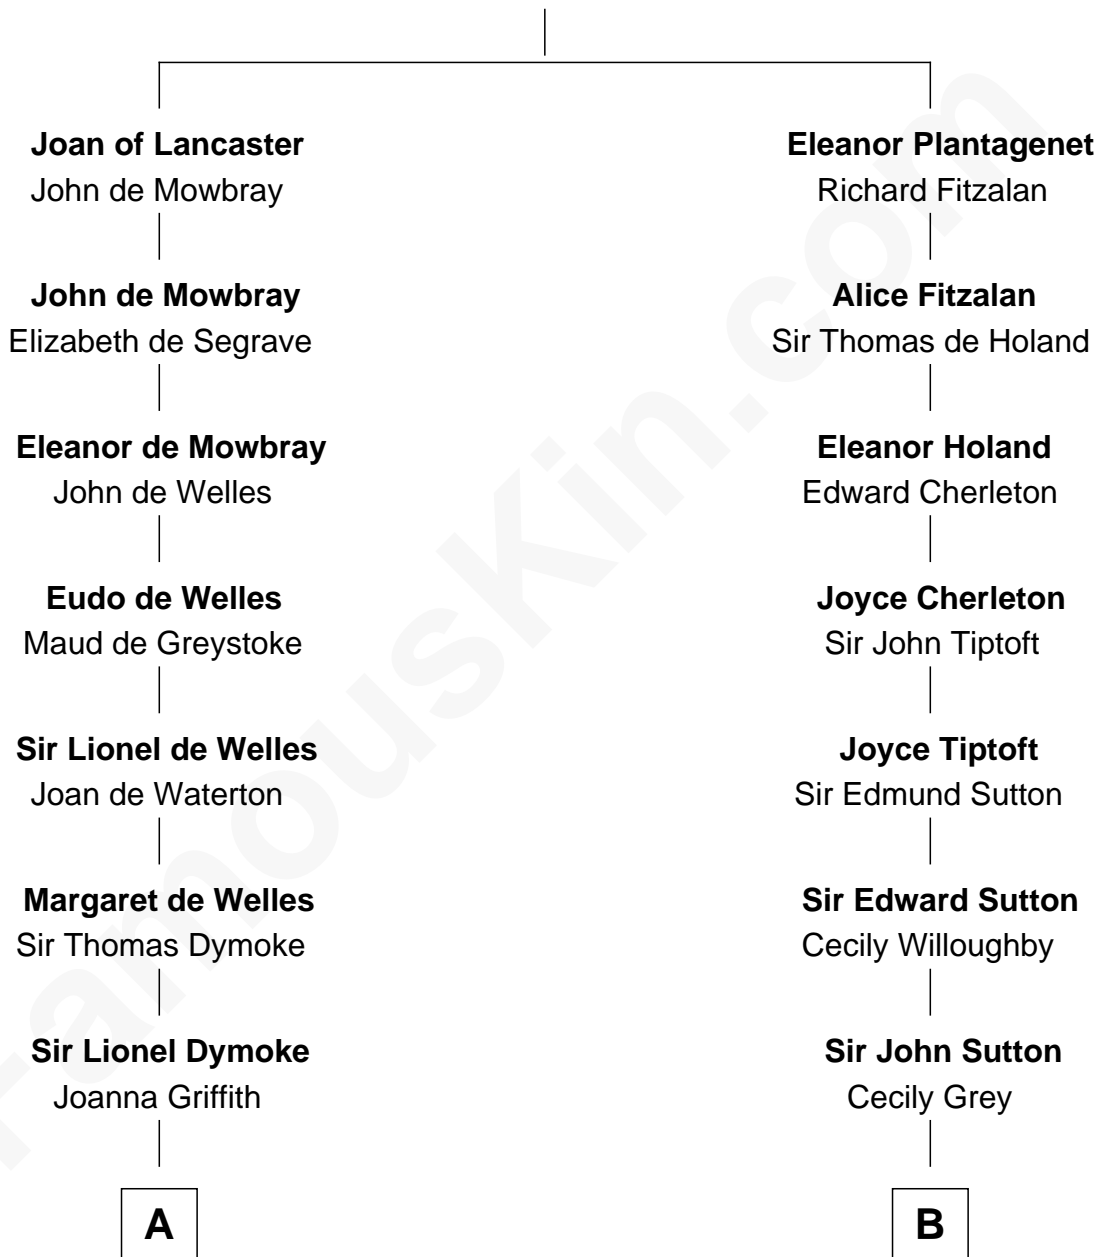

FamousKin.com

Relationship Chart of

Lucille Ball

TV Actress - "I Love Lucy"

16th cousin 5 times removed of

Oliver Wendell Holmes, Sr.

American "Fireside" Poet

Henry Plantagenet
Maud de Chaworth